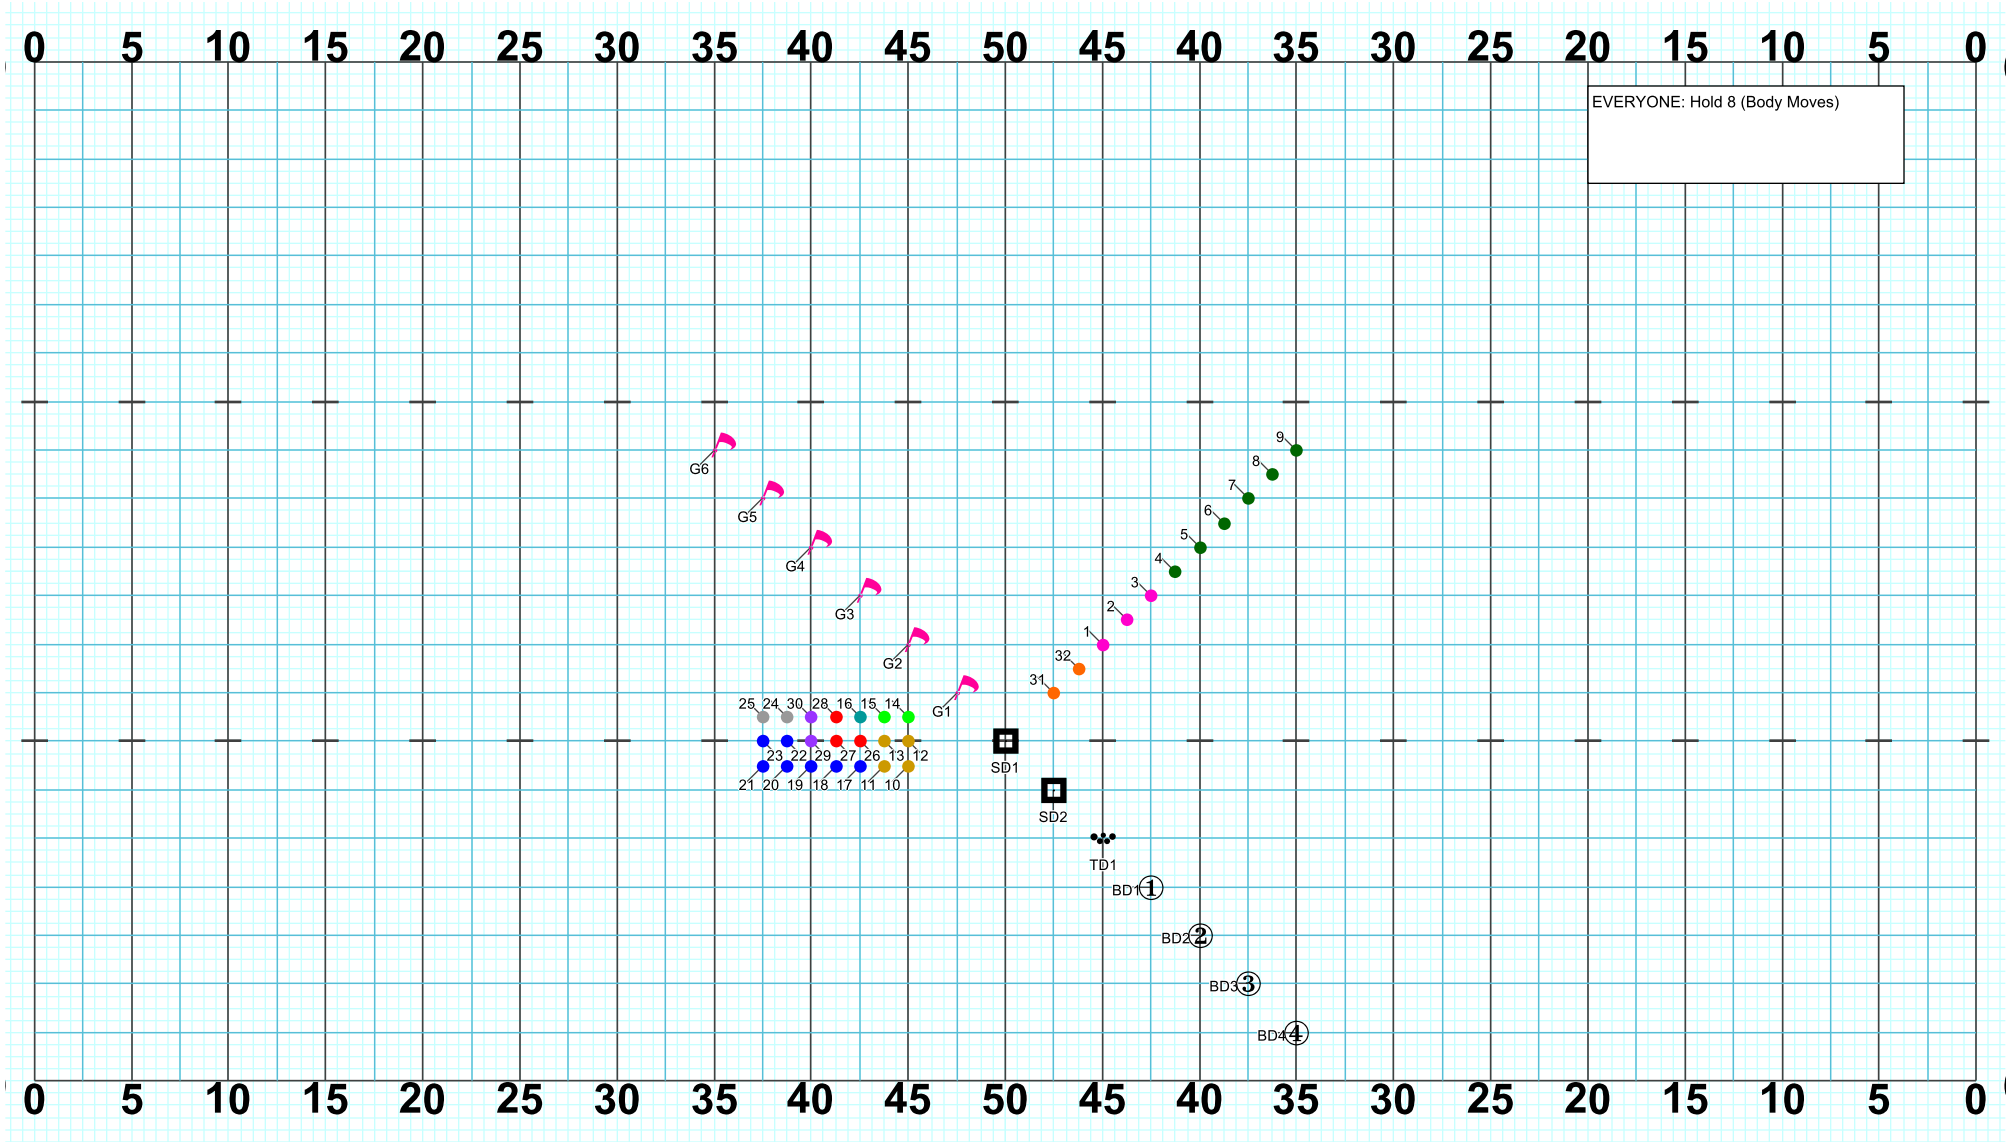

Director Viewpoint

Set #0 Counts: 0 Opening Set

# RIVER VIEW HS 2019 - MYTHOS - Part 1 - Fanfare

Set #1 Counts: 8 Measures: 1 - 2

Director Viewpoint

Director Viewpoint

Set #2 Counts: 8 Measures: 3 - 4

# RIVER VIEW HS 2019 - MYTHOS - Part 1 - Fanfare

Set #3 Counts: 8 Measures: 5 - 6

Director Viewpoint

Director Viewpoint

Set #8 Counts: 8 Measures: 17 - 18

Director Viewpoint

Set #9 Counts: 8 Measures: 19 - 20

Director Viewpoint

Set #10 Counts: 24 Measures: 21 - End