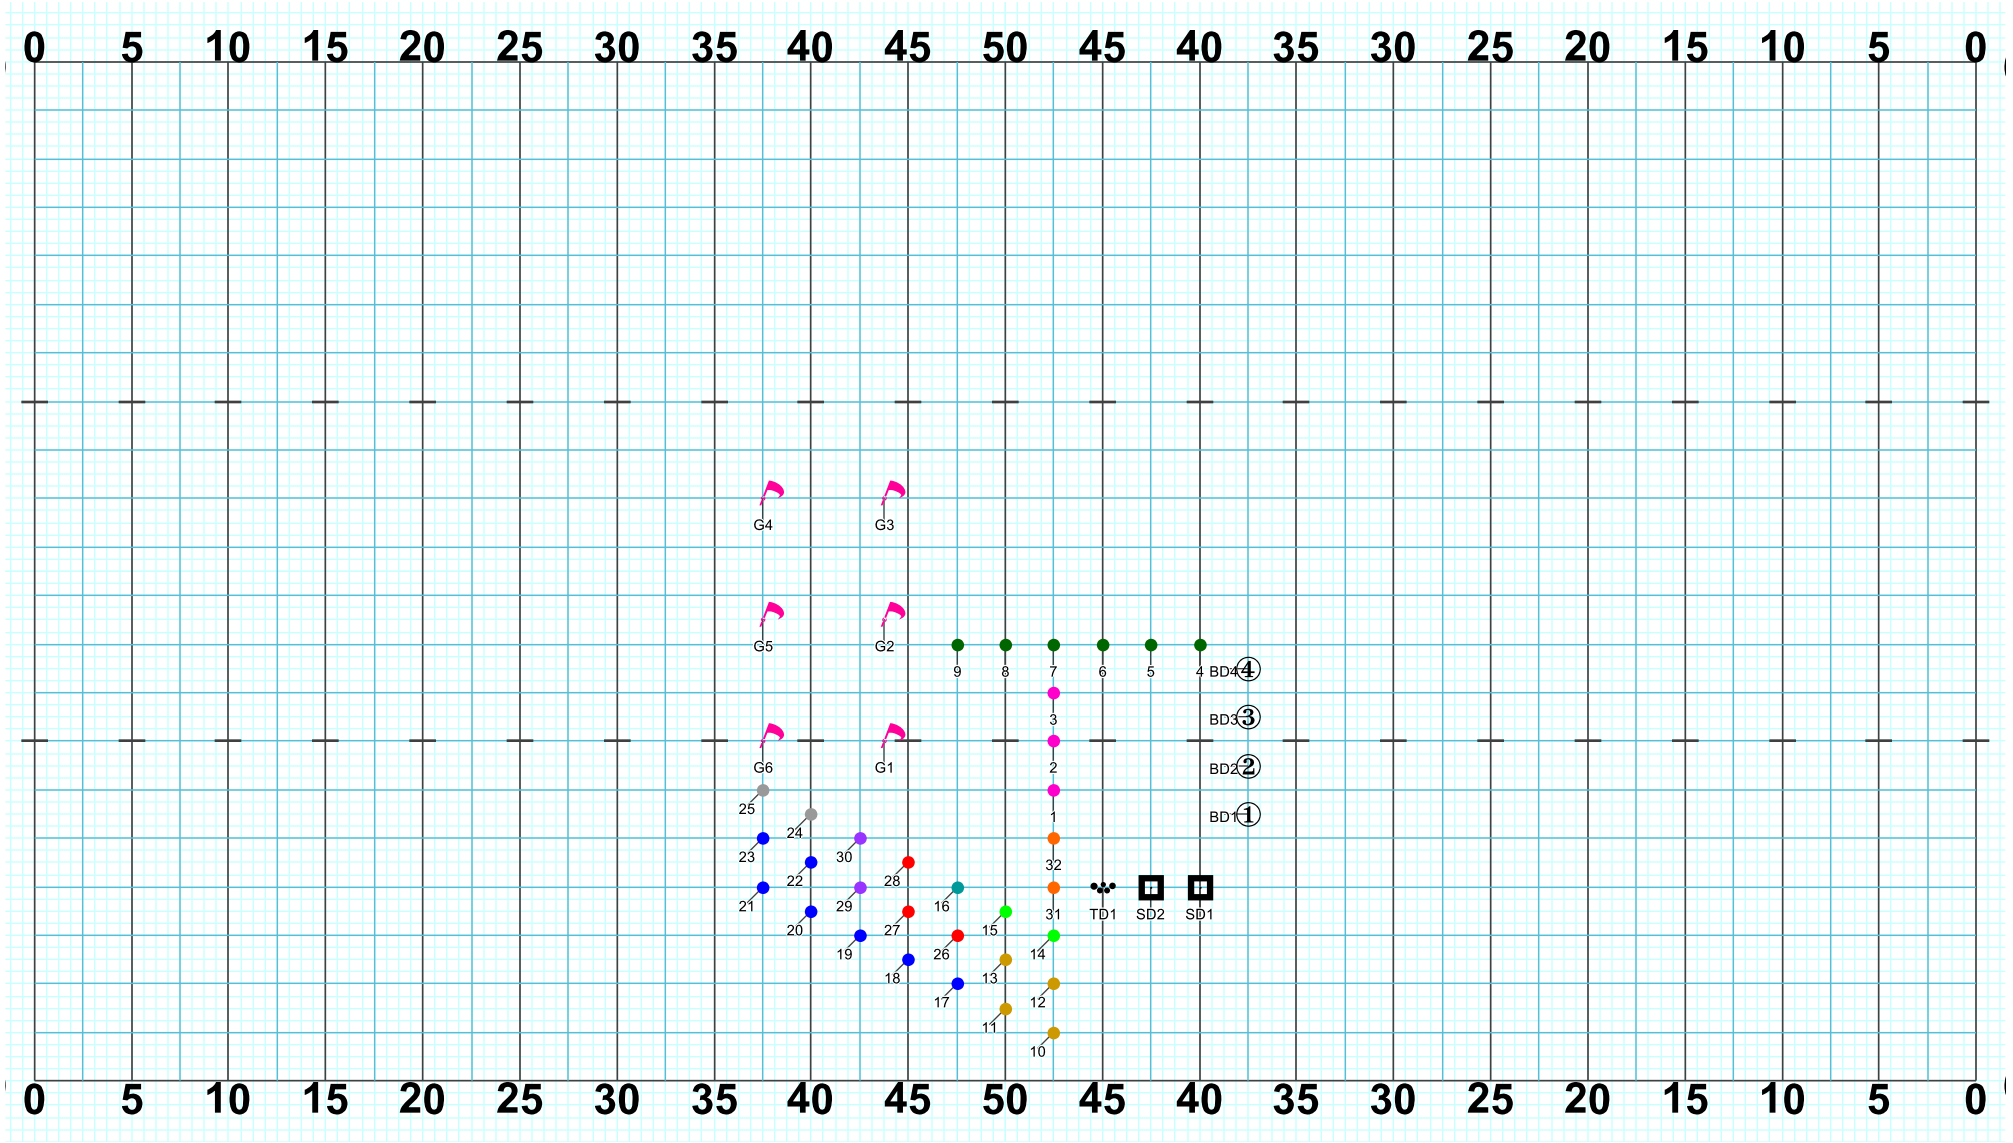

# RIVER VIEW HS 2019 - MYTHOS - Part 1 - Fanfare

Set #4 Counts: 8 Measures: 7 - 8

# RIVER VIEW HS 2019 - MYTHOS - Part 1 - Fanfare

Director Viewpoint

Set #5 Counts: 16 Measures: 9 - 12

Set #6 Counts: 8 Measures: 13 -14

Director Viewpoint

Director Viewpoint

Set #7 Counts: 8 Measures: 15 - 16

Director Viewpoint

Set #8 Counts: 8 Measures: 17 - 18

Director Viewpoint

Set #9 Counts: 8 Measures: 19 - 20

Director Viewpoint

Set #10 Counts: 24 Measures: 21 - End