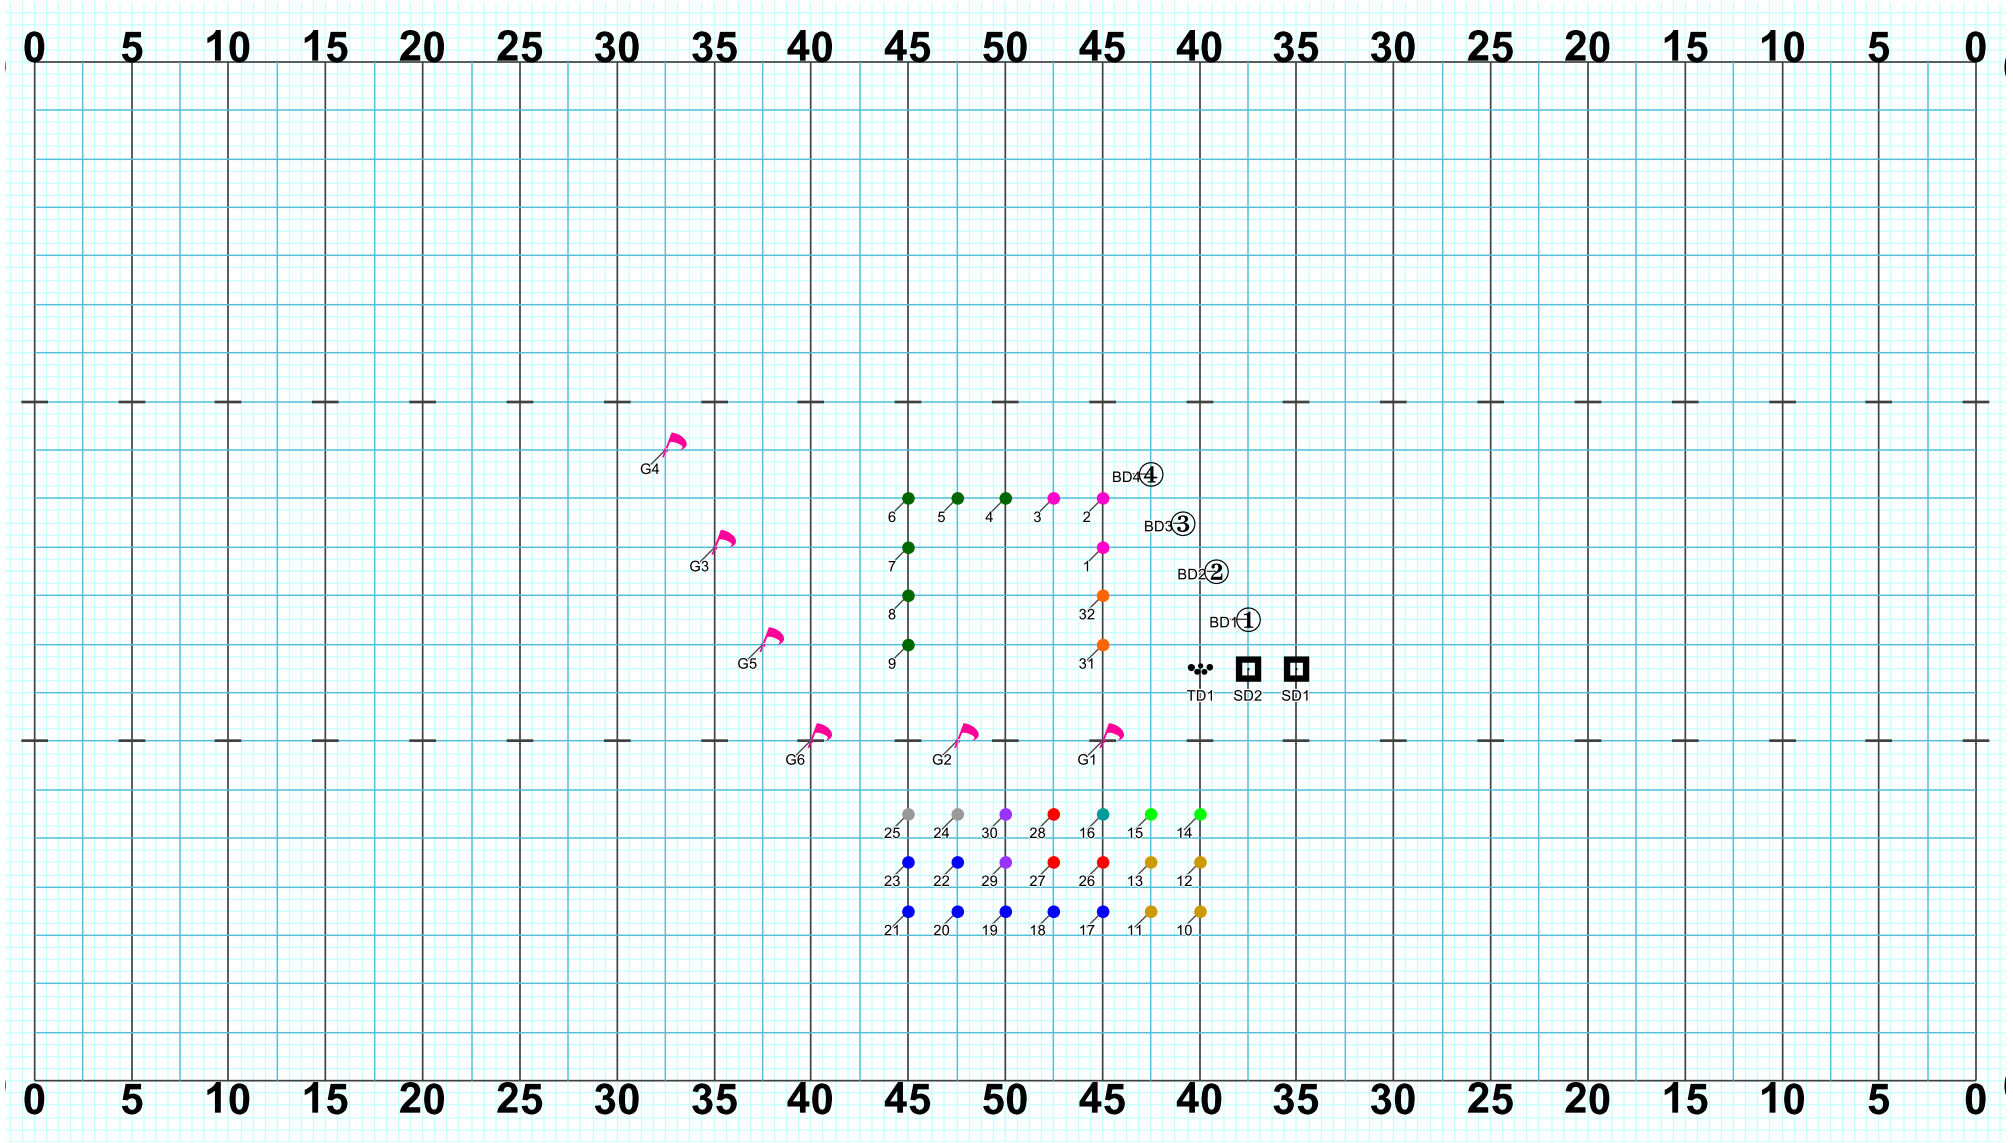

# RIVER VIEW HS 2019 - MYTHOS - Part 1 - Fanfare

Director Viewpoint

Set #5 Counts: 16 Measures: 9 - 12

Set #6 Counts: 8 Measures: 13 -14

Director Viewpoint

Director Viewpoint

Set #7 Counts: 8 Measures: 15 - 16

Director Viewpoint

Set #8 Counts: 8 Measures: 17 - 18

Director Viewpoint

Set #9 Counts: 8 Measures: 19 - 20

Director Viewpoint

Set #10 Counts: 24 Measures: 21 - End