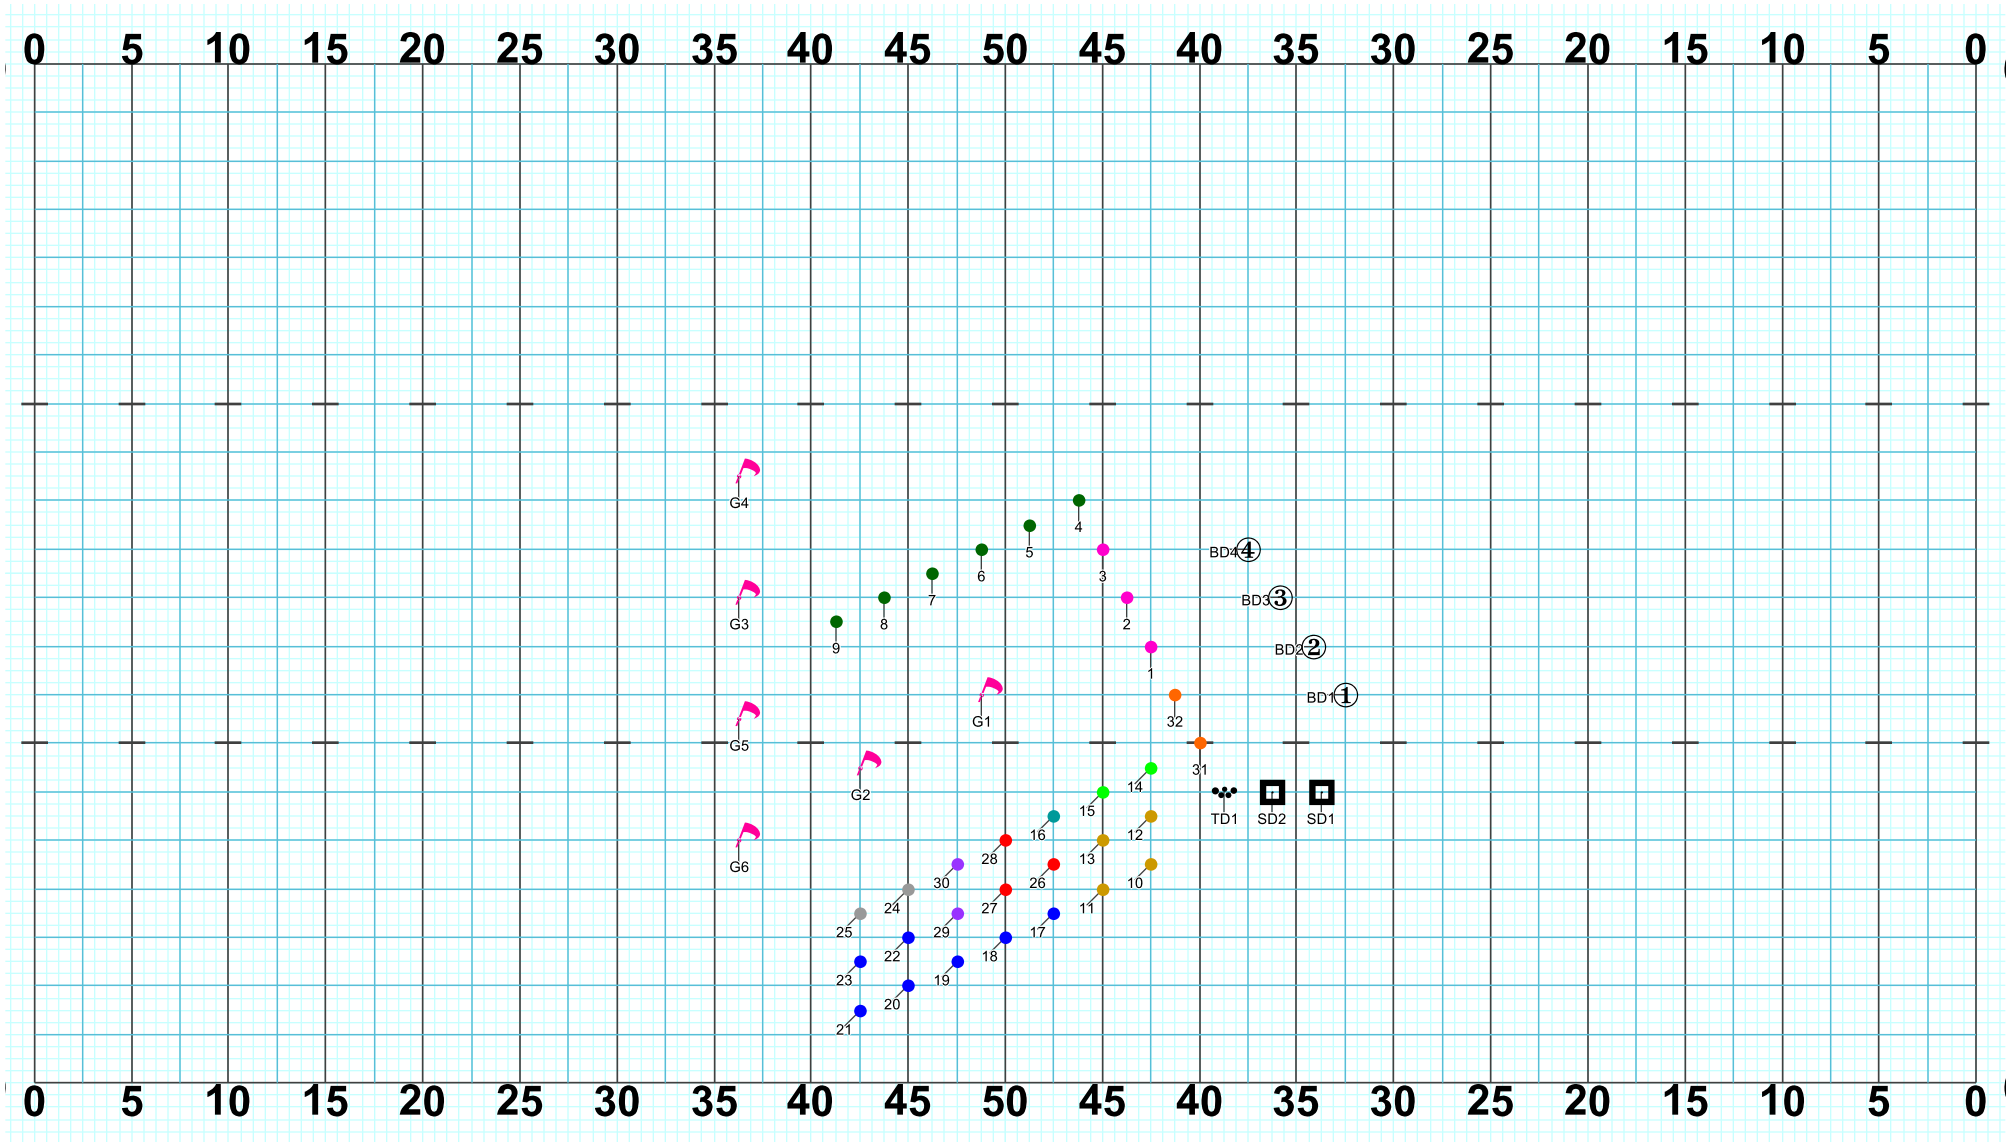

Director Viewpoint

Set #0 Counts: 0 Opening Set

# RIVER VIEW HS 2019 - MYTHOS - Part 1 - Fanfare

Set #4 Counts: 8 Measures: 7 - 8

# RIVER VIEW HS 2019 - MYTHOS - Part 1 - Fanfare

Director Viewpoint

Set #5 Counts: 16 Measures: 9 - 12

Set #6 Counts: 8 Measures: 13 -14

Director Viewpoint

Director Viewpoint

Set #7 Counts: 8 Measures: 15 - 16

Director Viewpoint

Set #8 Counts: 8 Measures: 17 - 18

Director Viewpoint

Set #9 Counts: 8 Measures: 19 - 20

Director Viewpoint

Set #10 Counts: 24 Measures: 21 - End