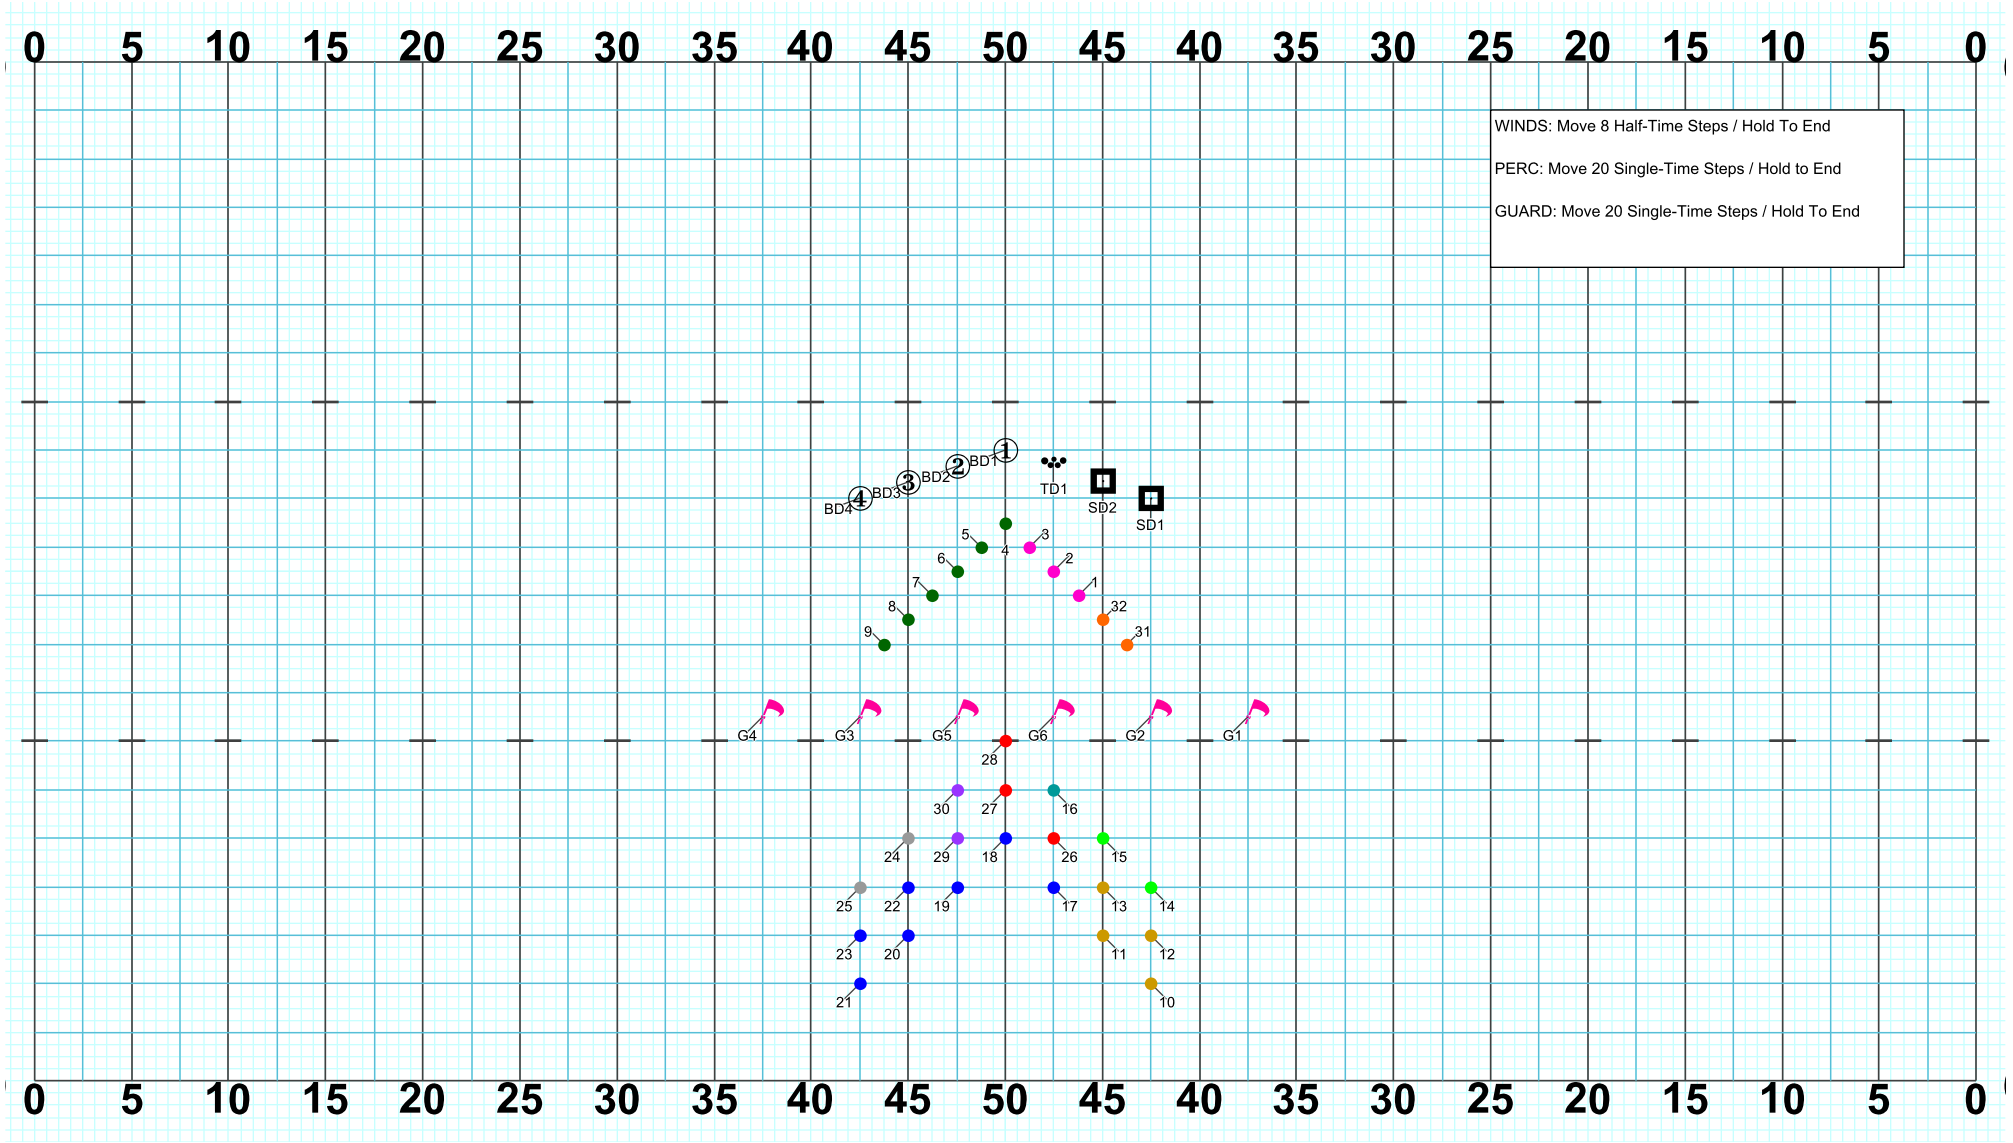

# RIVER VIEW HS 2019 - MYTHOS - Part 1 - Fanfare

Director Viewpoint

Set #5 Counts: 16 Measures: 9 - 12

Set #6 Counts: 8 Measures: 13 -14

Director Viewpoint

Director Viewpoint

Set #7 Counts: 8 Measures: 15 - 16

Director Viewpoint

Set #8 Counts: 8 Measures: 17 - 18

Director Viewpoint

Set #9 Counts: 8 Measures: 19 - 20

Director Viewpoint

Set #10 Counts: 24 Measures: 21 - End