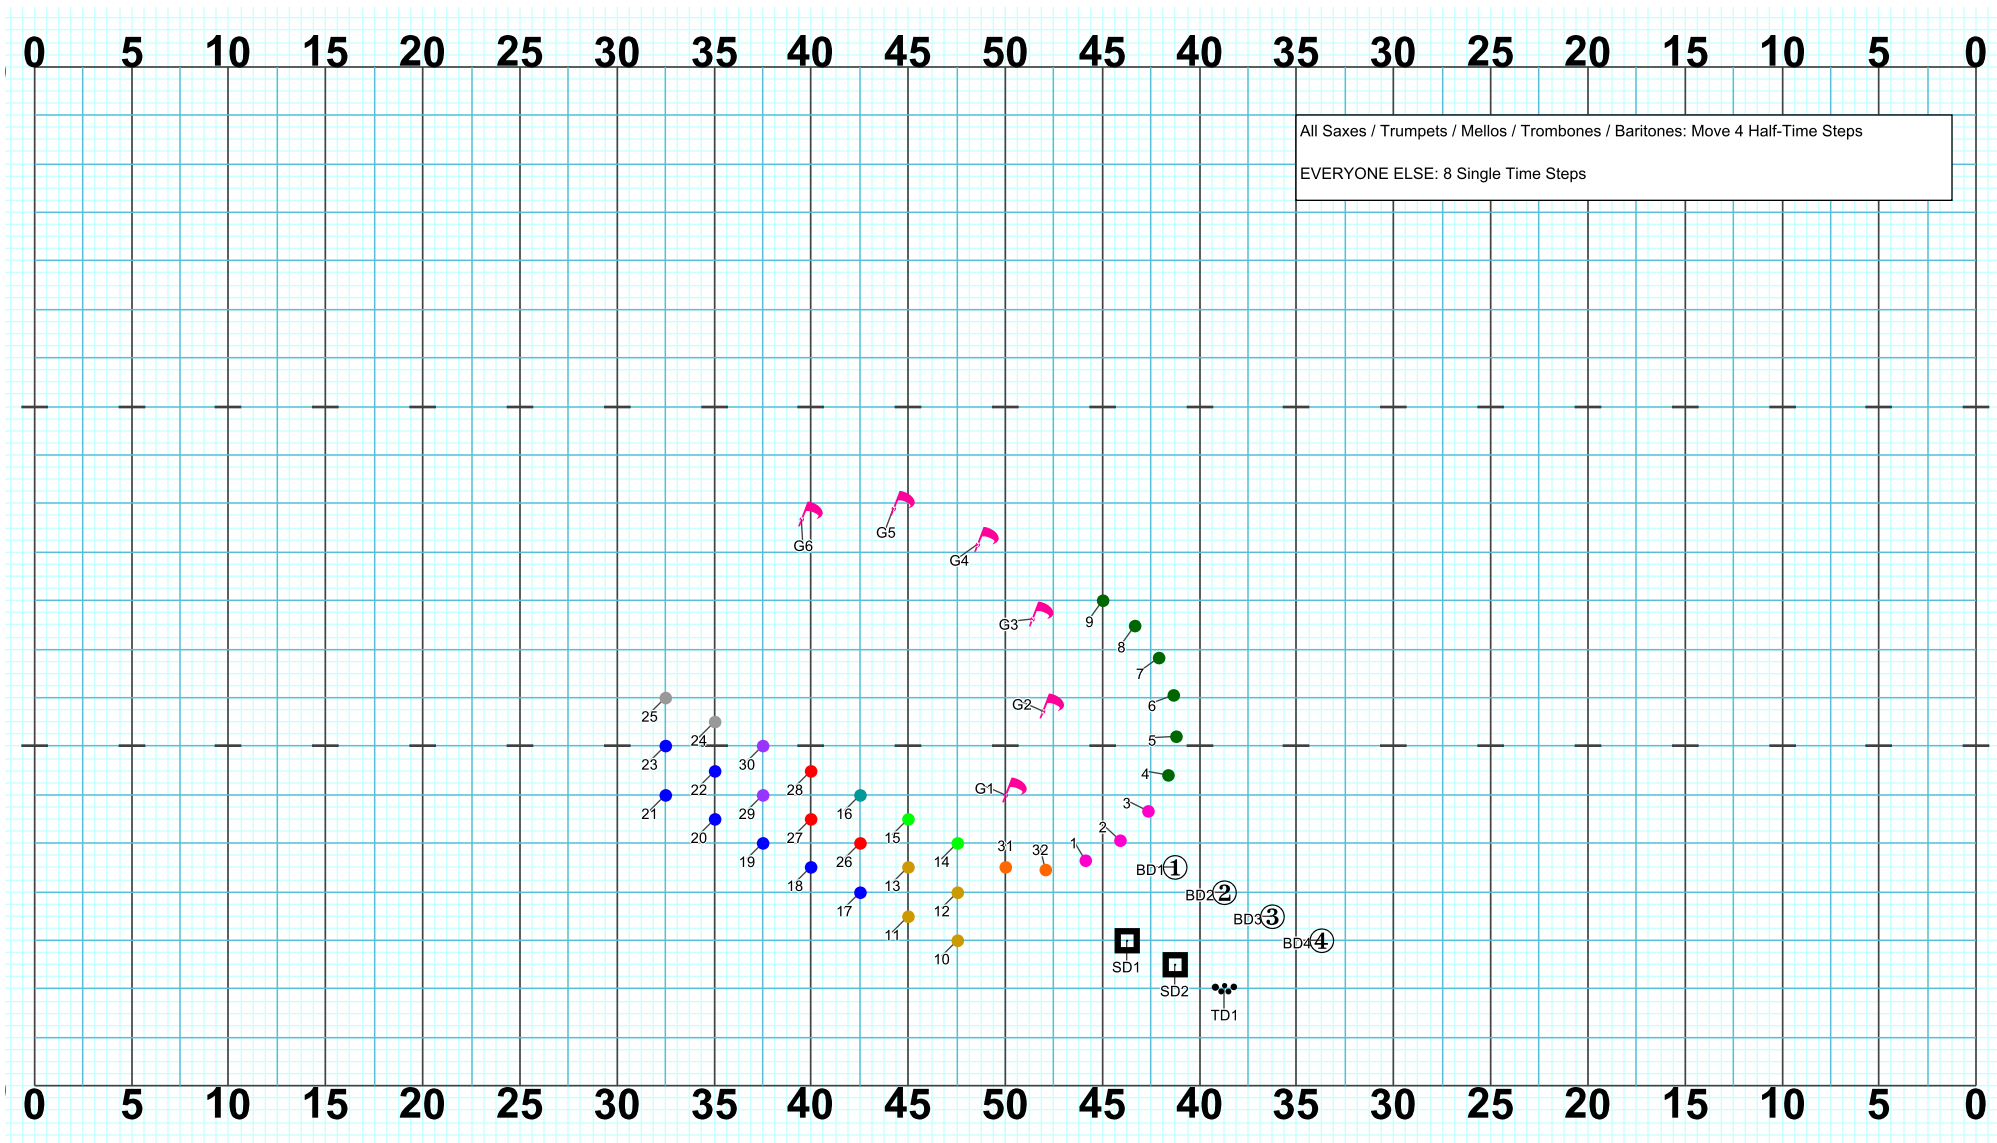

Director Viewpoint

Set #0 Counts: 0 Opening Set

# RIVER VIEW HS 2019 - MYTHOS - Part 1 - Fanfare

Set #1 Counts: 8 Measures: 1 - 2

Director Viewpoint

Director Viewpoint

Set #2 Counts: 8 Measures: 3 - 4

# RIVER VIEW HS 2019 - MYTHOS - Part 1 - Fanfare

Set #3 Counts: 8 Measures: 5 - 6

Director Viewpoint

Director Viewpoint

Set #8 Counts: 8 Measures: 17 - 18

Director Viewpoint

Set #9 Counts: 8 Measures: 19 - 20

Director Viewpoint

Set #10 Counts: 24 Measures: 21 - End