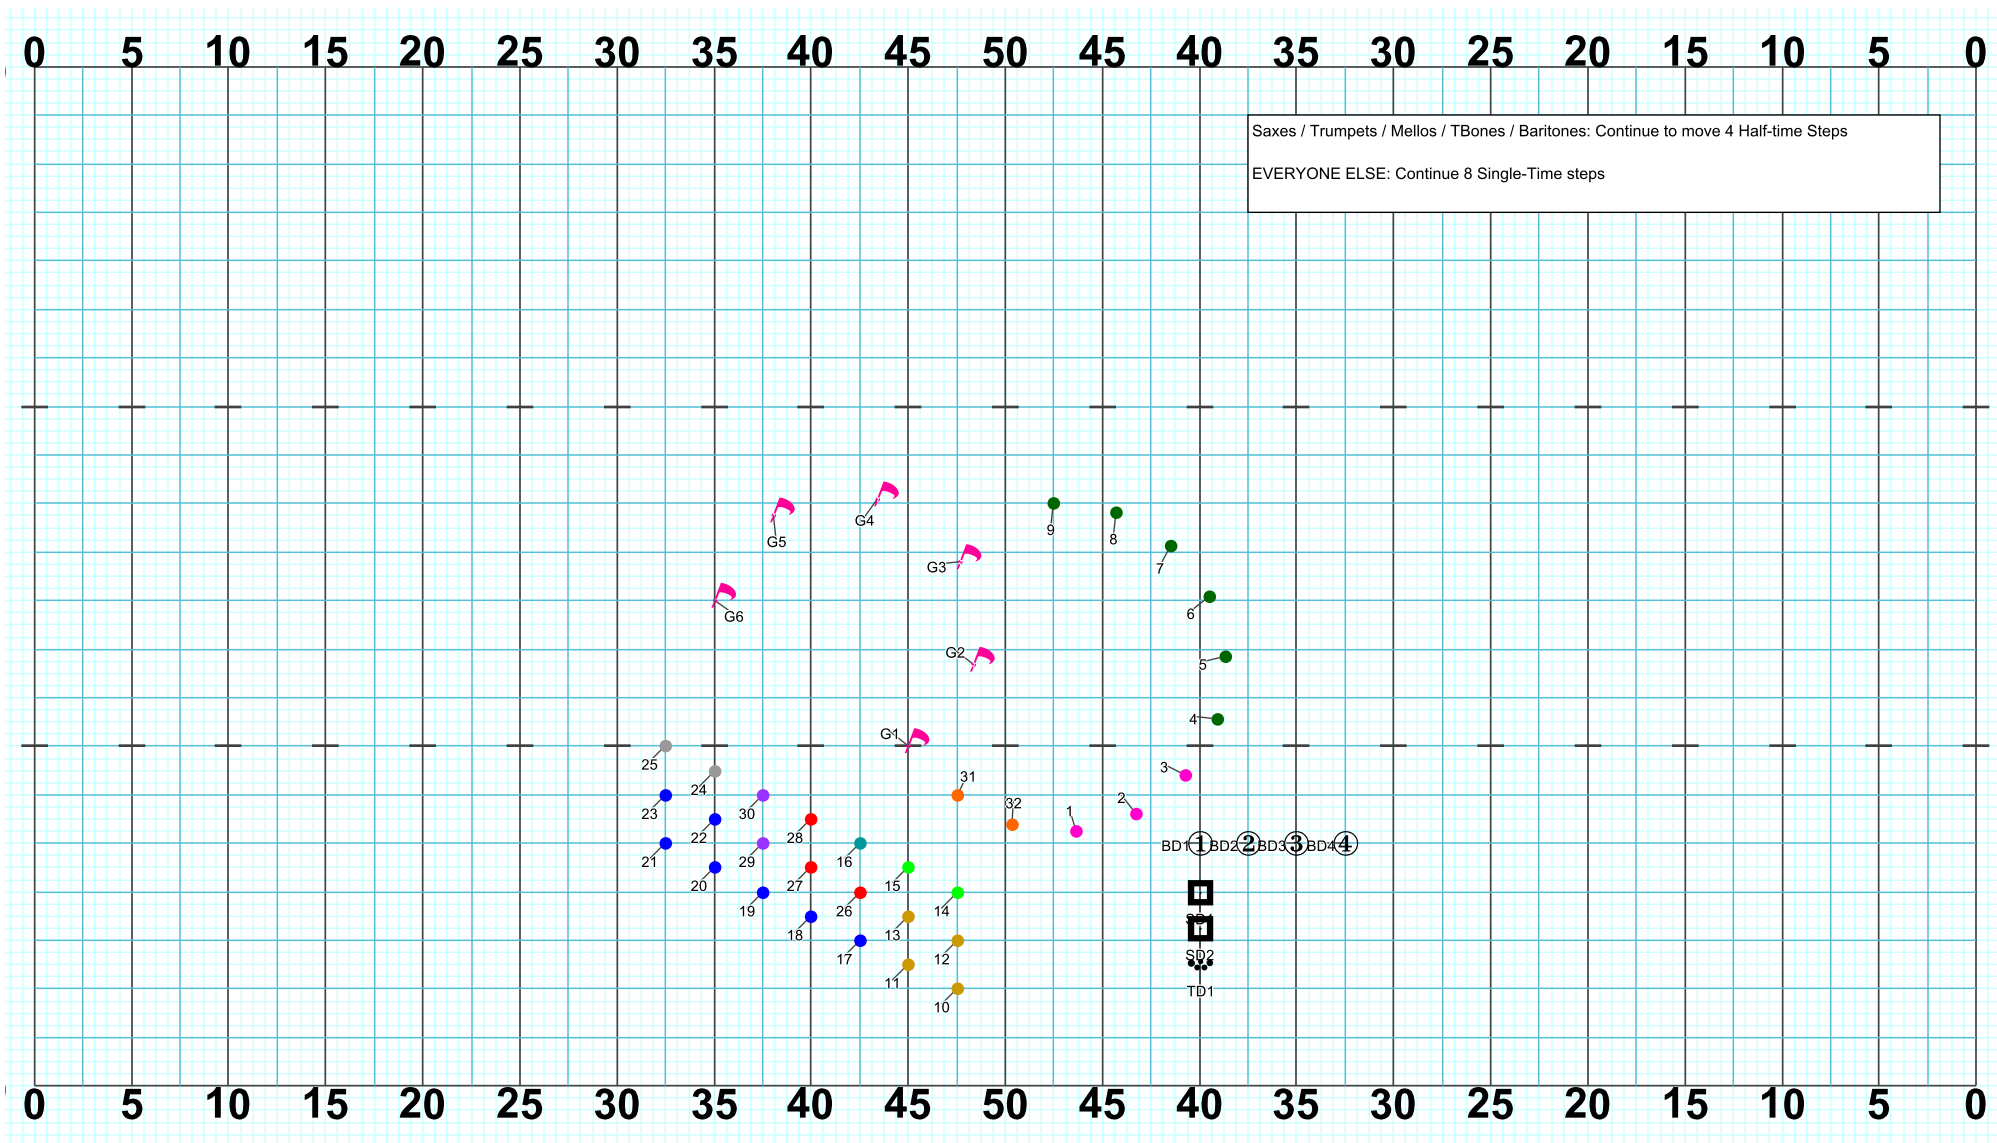

RIVER VIEW HS 2019 - MYTHOS - Part 1 - Fanfare

Set #4 Counts: 8 Measures: 7 - 8