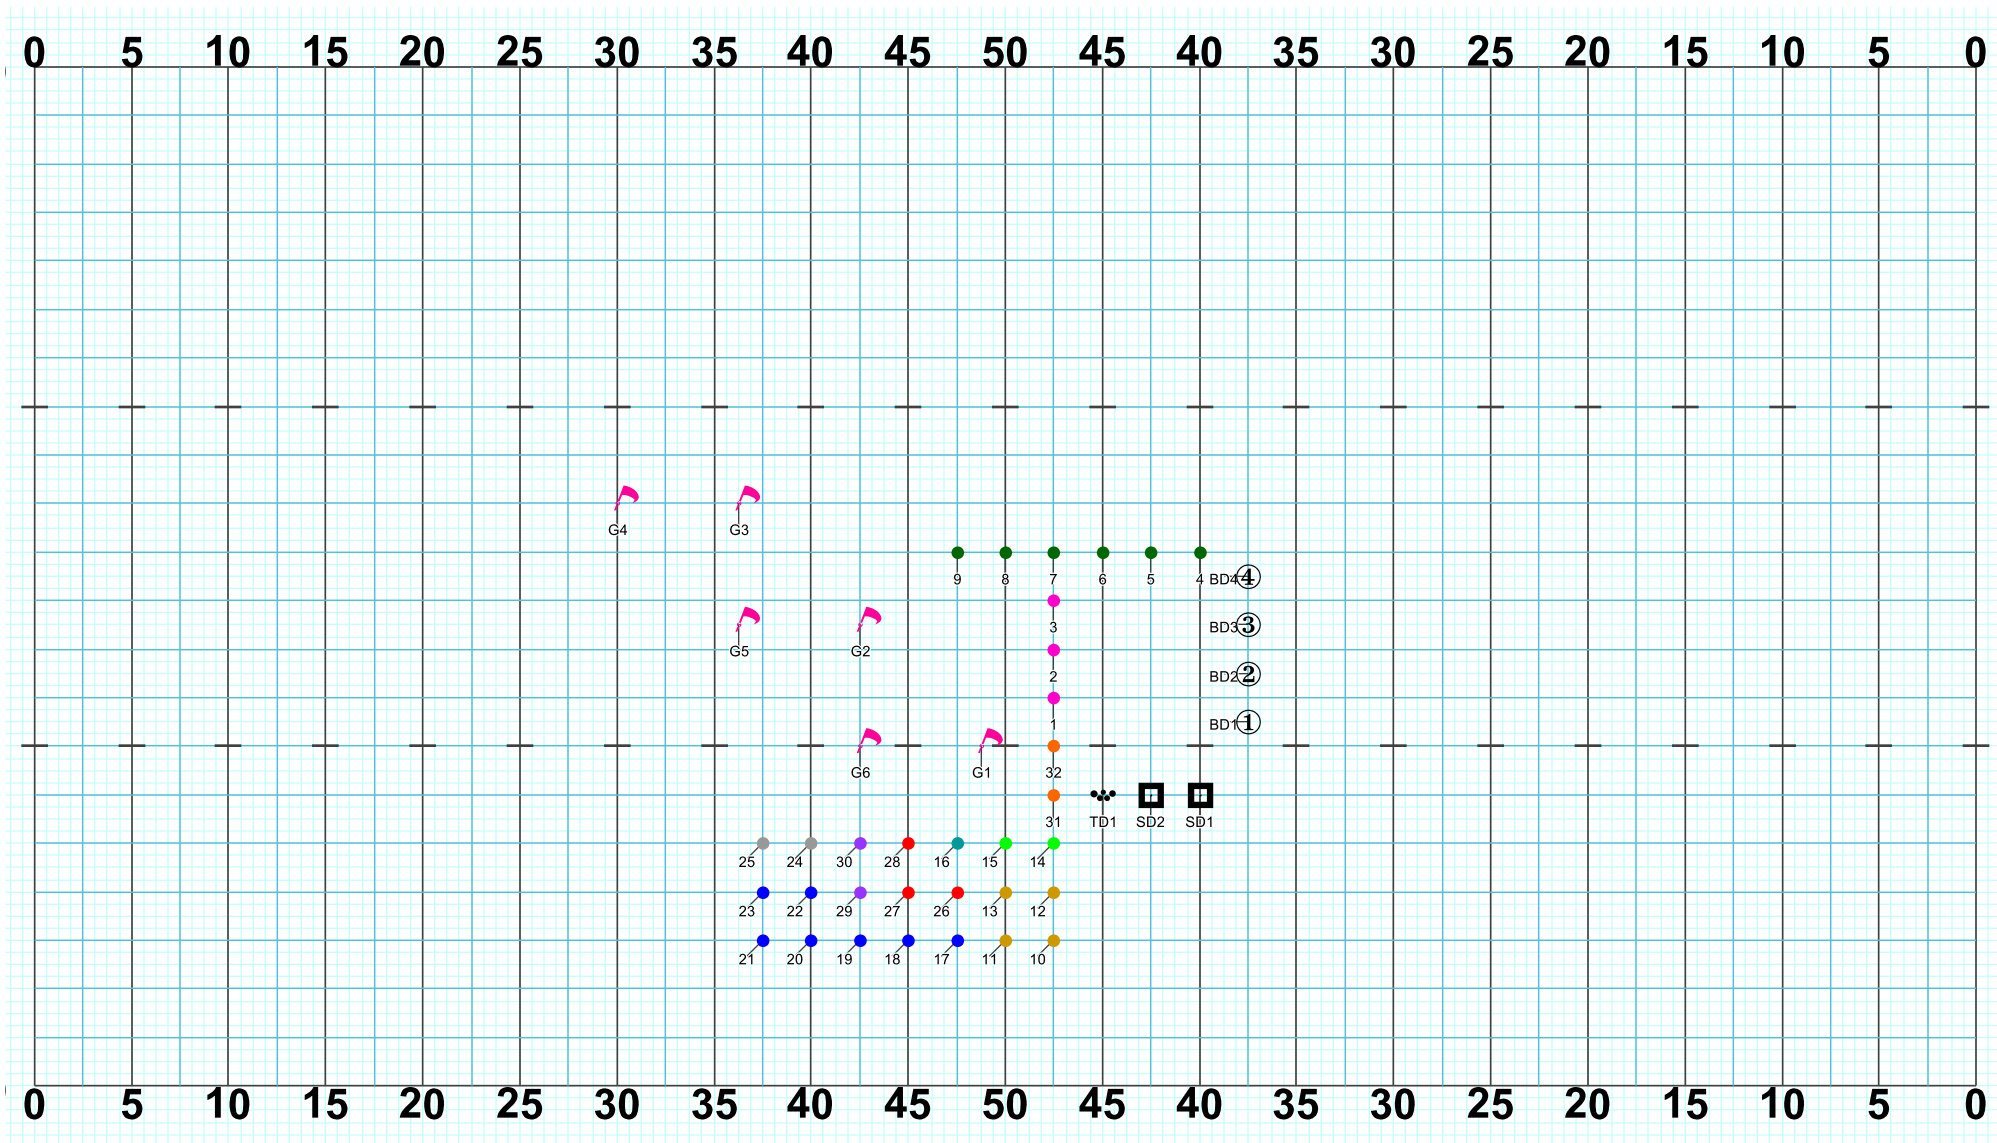

# RIVER VIEW HS 2019 - MYTHOS - Part 1 - Fanfare

Director Viewpoint

Set #5 Counts: 16 Measures: 9 - 12

Set #6 Counts: 8 Measures: 13 -14

Director Viewpoint

Director Viewpoint

Set #7 Counts: 8 Measures: 15 - 16

Director Viewpoint

Set #8 Counts: 8 Measures: 17 - 18

Director Viewpoint

Set #9 Counts: 8 Measures: 19 - 20

Director Viewpoint

Set #10 Counts: 24 Measures: 21 - End