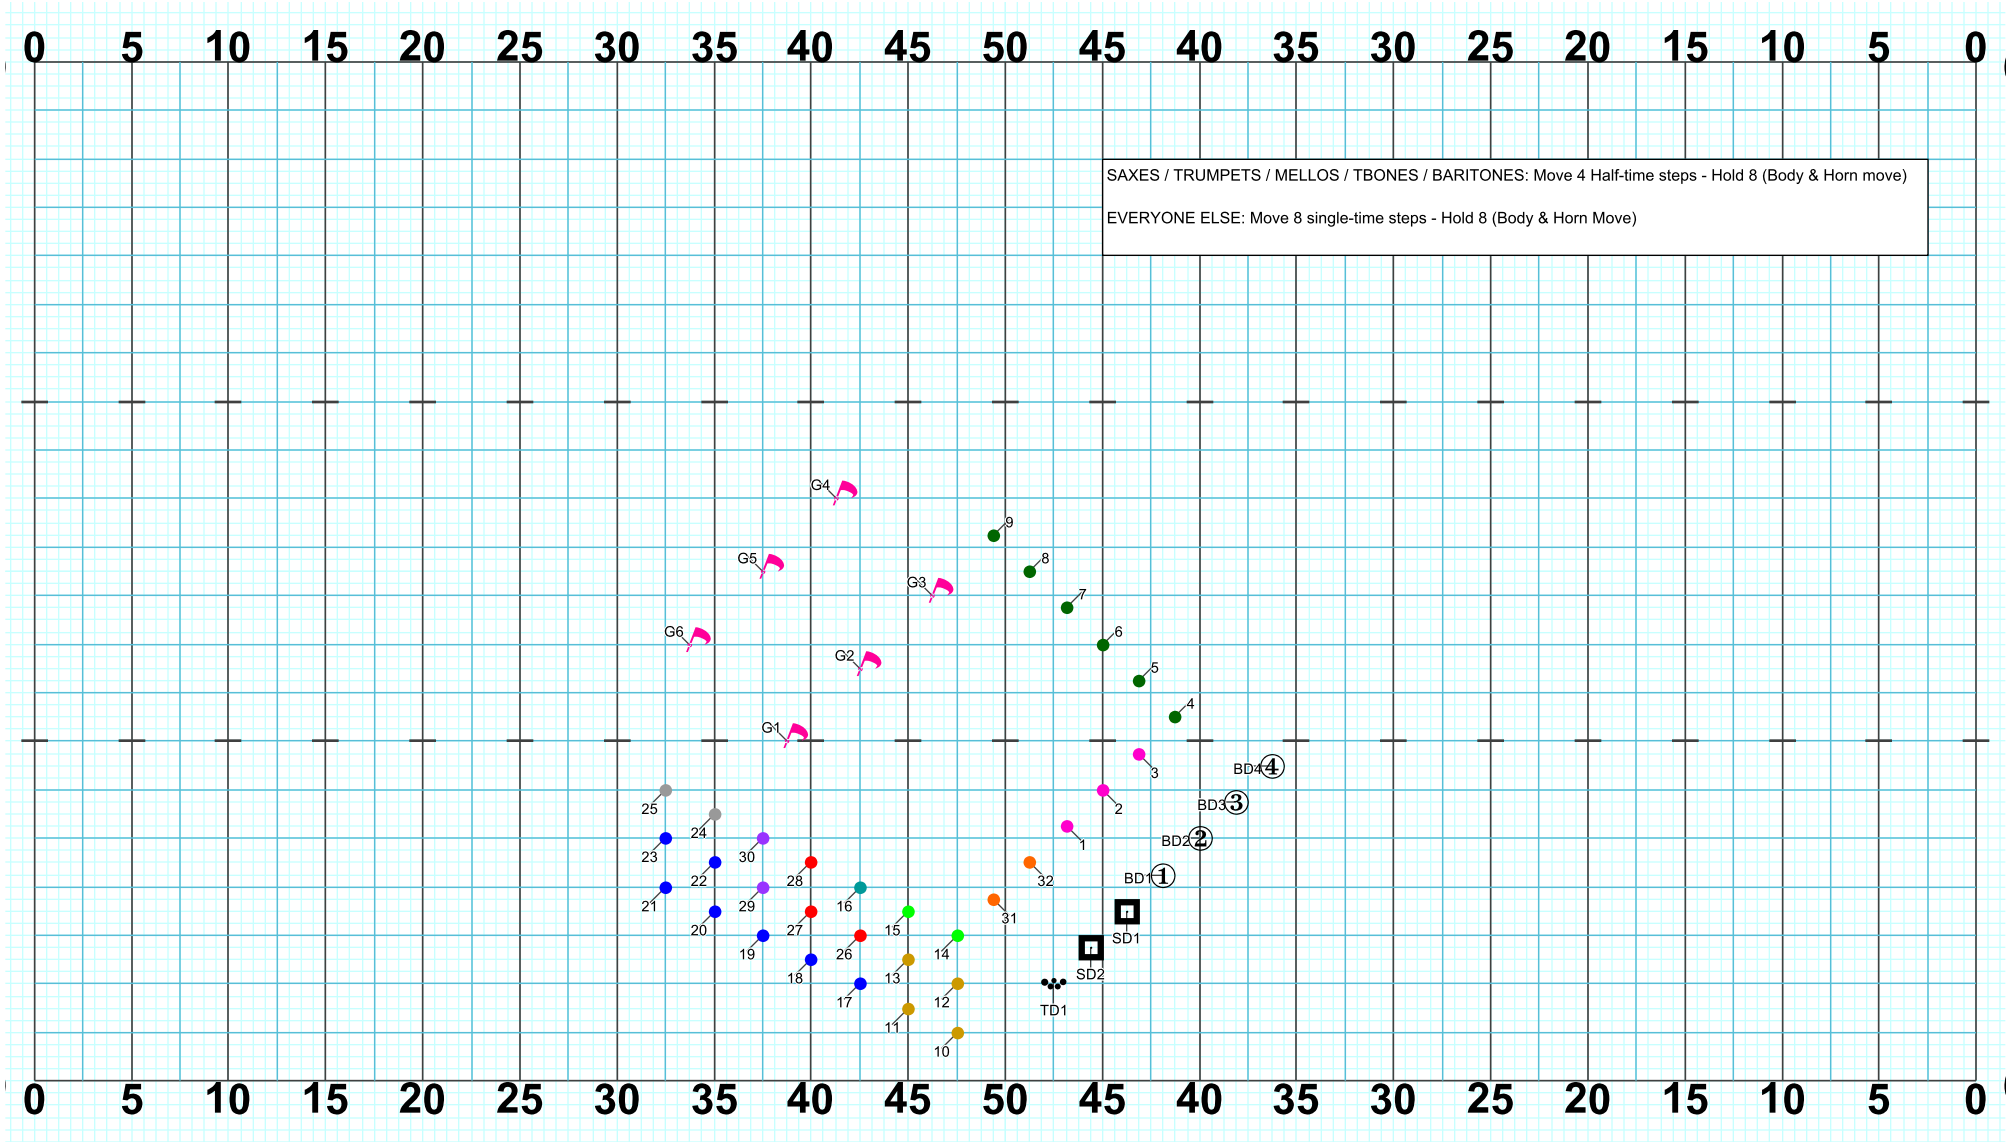

# RIVER VIEW HS 2019 - MYTHOS - Part 1 - Fanfare

Set #3 Counts: 8 Measures: 5 - 6

Director Viewpoint

# RIVER VIEW HS 2019 - MYTHOS - Part 1 - Fanfare

Set #4 Counts: 8 Measures: 7 - 8

# RIVER VIEW HS 2019 - MYTHOS - Part 1 - Fanfare

Director Viewpoint

Set #5 Counts: 16 Measures: 9 - 12

Set #6 Counts: 8 Measures: 13 -14

Director Viewpoint

Director Viewpoint

Set #7 Counts: 8 Measures: 15 - 16

Director Viewpoint

Set #8 Counts: 8 Measures: 17 - 18

Director Viewpoint

Set #9 Counts: 8 Measures: 19 - 20

Director Viewpoint

Set #10 Counts: 24 Measures: 21 - End