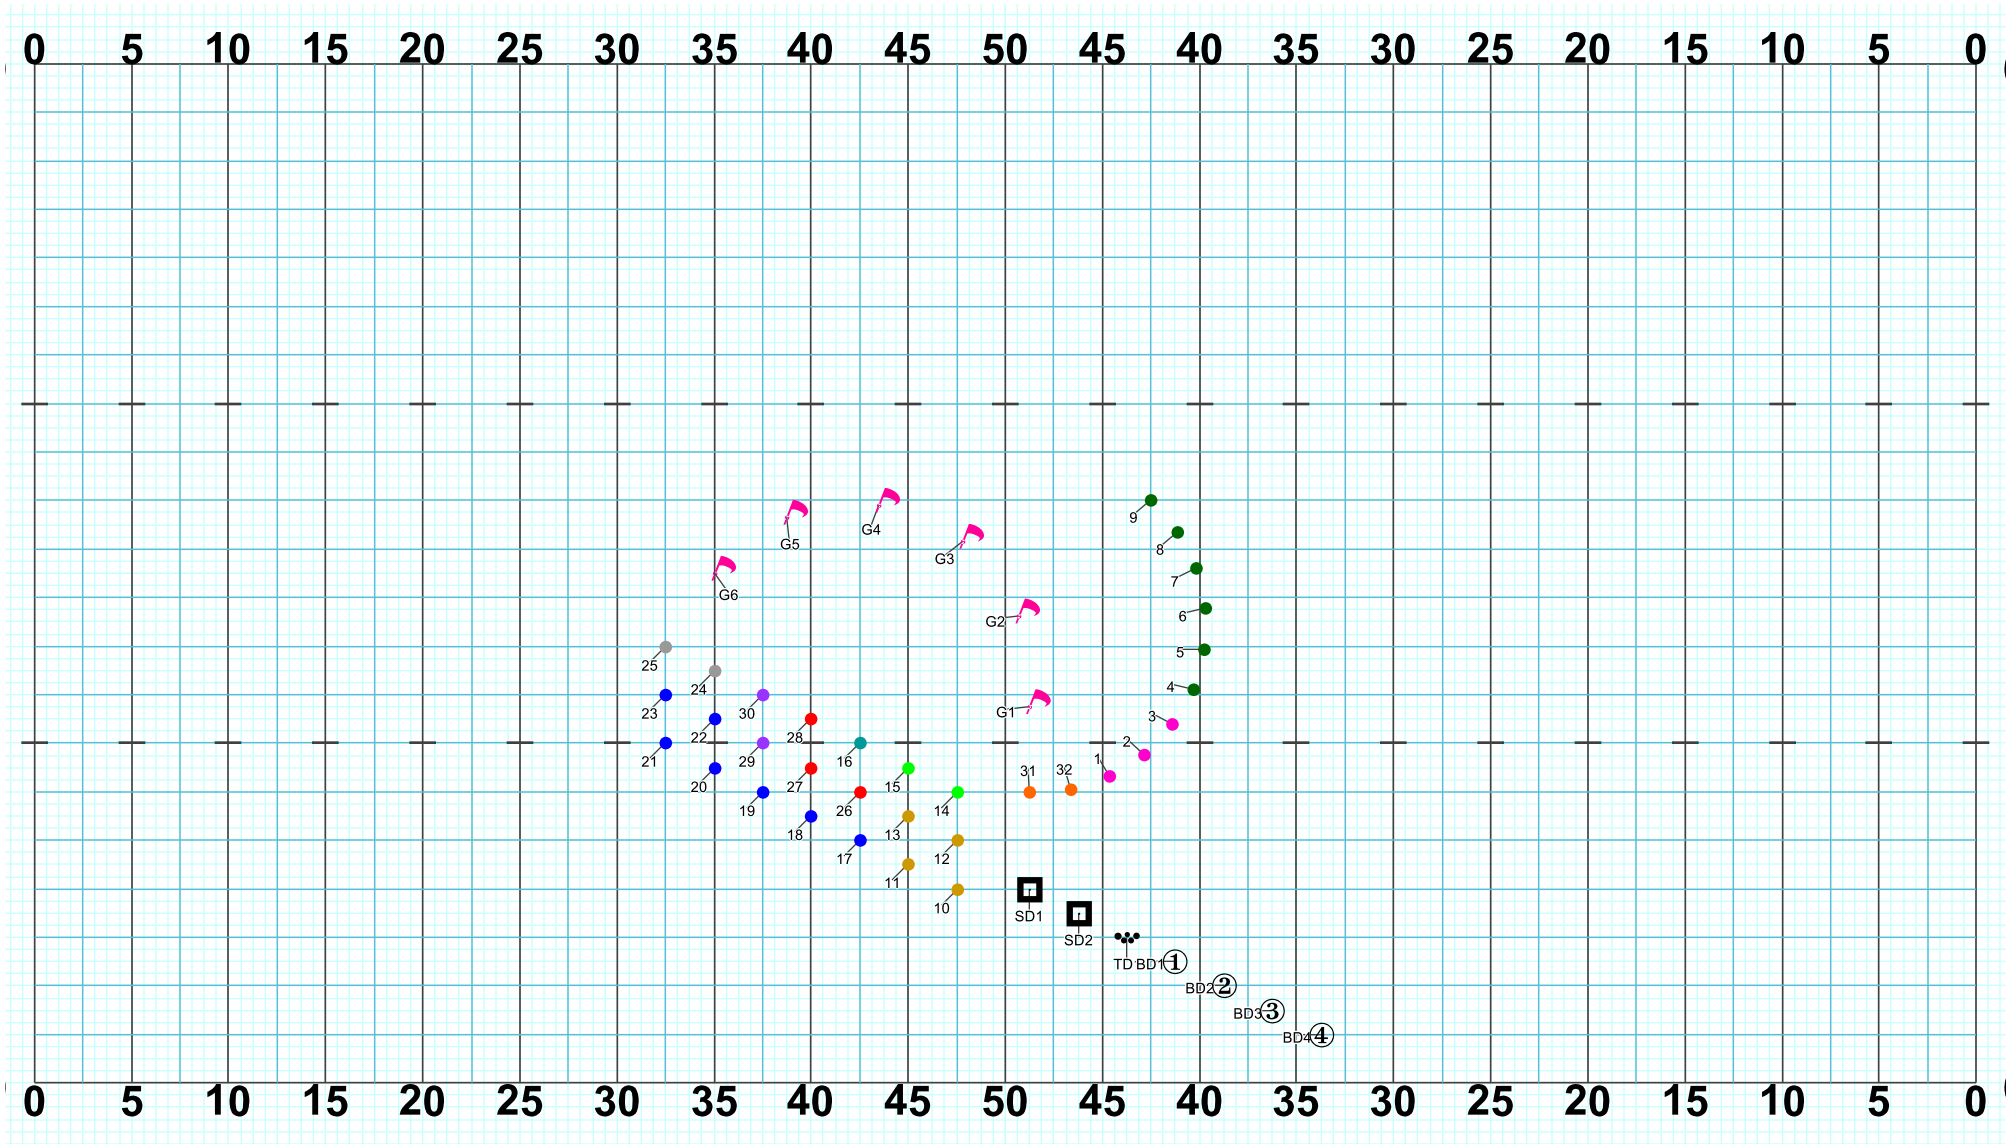

Director Viewpoint

Set #0 Counts: 0 Opening Set

# RIVER VIEW HS 2019 - MYTHOS - Part 1 - Fanfare

Set #1 Counts: 8 Measures: 1 - 2

Director Viewpoint

Director Viewpoint

Set #2 Counts: 8 Measures: 3 - 4

# RIVER VIEW HS 2019 - MYTHOS - Part 1 - Fanfare

Set #3 Counts: 8 Measures: 5 - 6

Director Viewpoint

Director Viewpoint

Set #8 Counts: 8 Measures: 17 - 18

Director Viewpoint

Set #9 Counts: 8 Measures: 19 - 20

Director Viewpoint

Set #10 Counts: 24 Measures: 21 - End