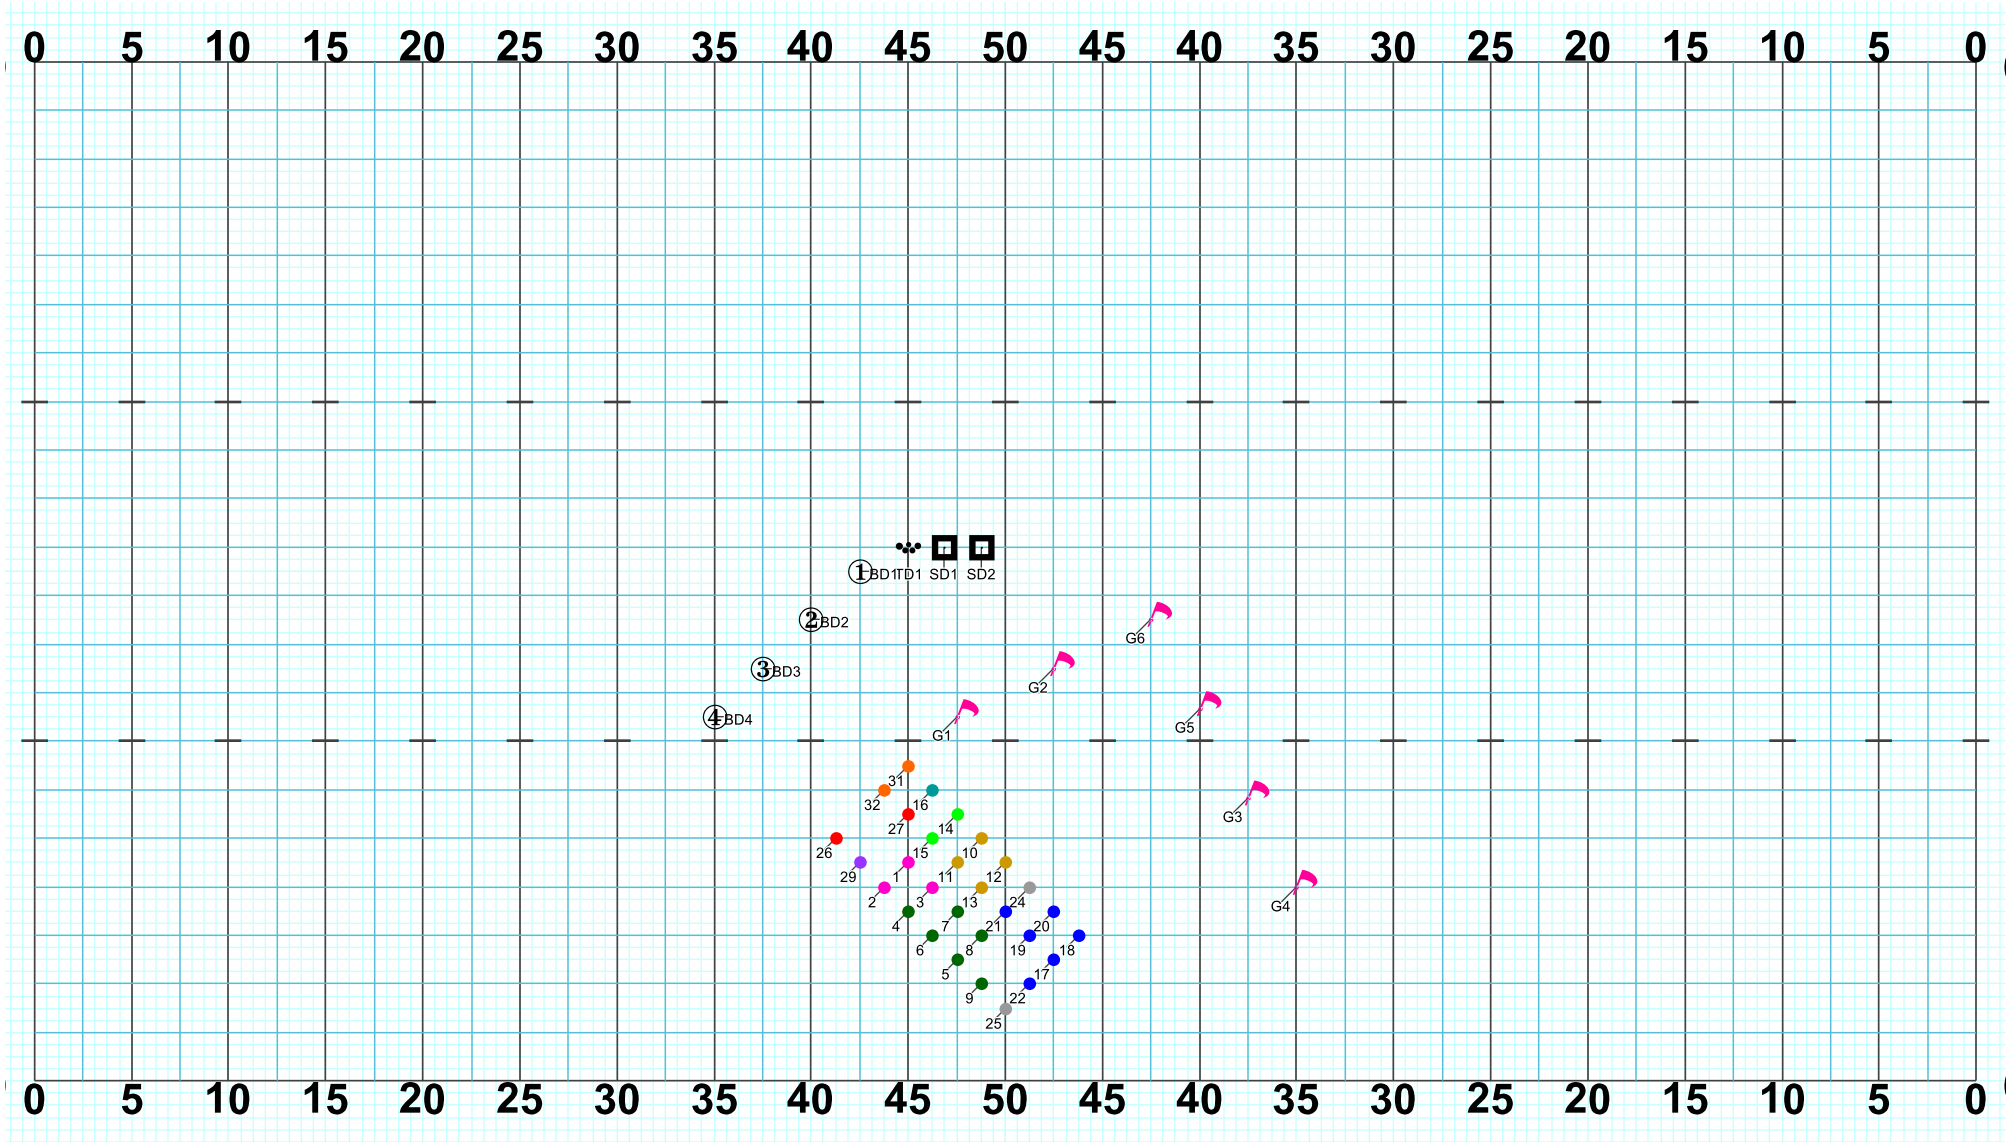

# RIVER VIEW 2019 - MYTHOS - Part 2 - Medusa

Director Viewpoint

Set #19 Counts: 8 Measures: 19 - 20

# RIVER VIEW 2019 - MYTHOS - Part 2 - Medusa

Director Viewpoint

Set #20 Counts: 8 Measures: 21 - 22

Set #21 Counts: 16 Measures: 23 - 26

Set #22 Counts: 8 Measures: 27 - 28

Director Viewpoint

Set #23 Counts: 8 Measures: 29 - 30

# RIVER VIEW 2019 - MYTHOS - Part 2 - Medusa

Set #24 Counts: 4 Measures: 31

Director Viewpoint

Set #25 Counts: 8 Measures: 32 - 33

Director Viewpoint

Set #26 Counts: 8 Measures: 34 - 35

Director Viewpoint

Set #27 Counts: 8 Measures: 36 - 37

Set #28 Counts: 12 Measures: 38 - 40

Director Viewpoint

Set #29 Counts: 4 Measures: 41

Set #30 Counts: 8 Measures: 42 - 43

Set #31 Counts: 8 Measures: 44 - 45