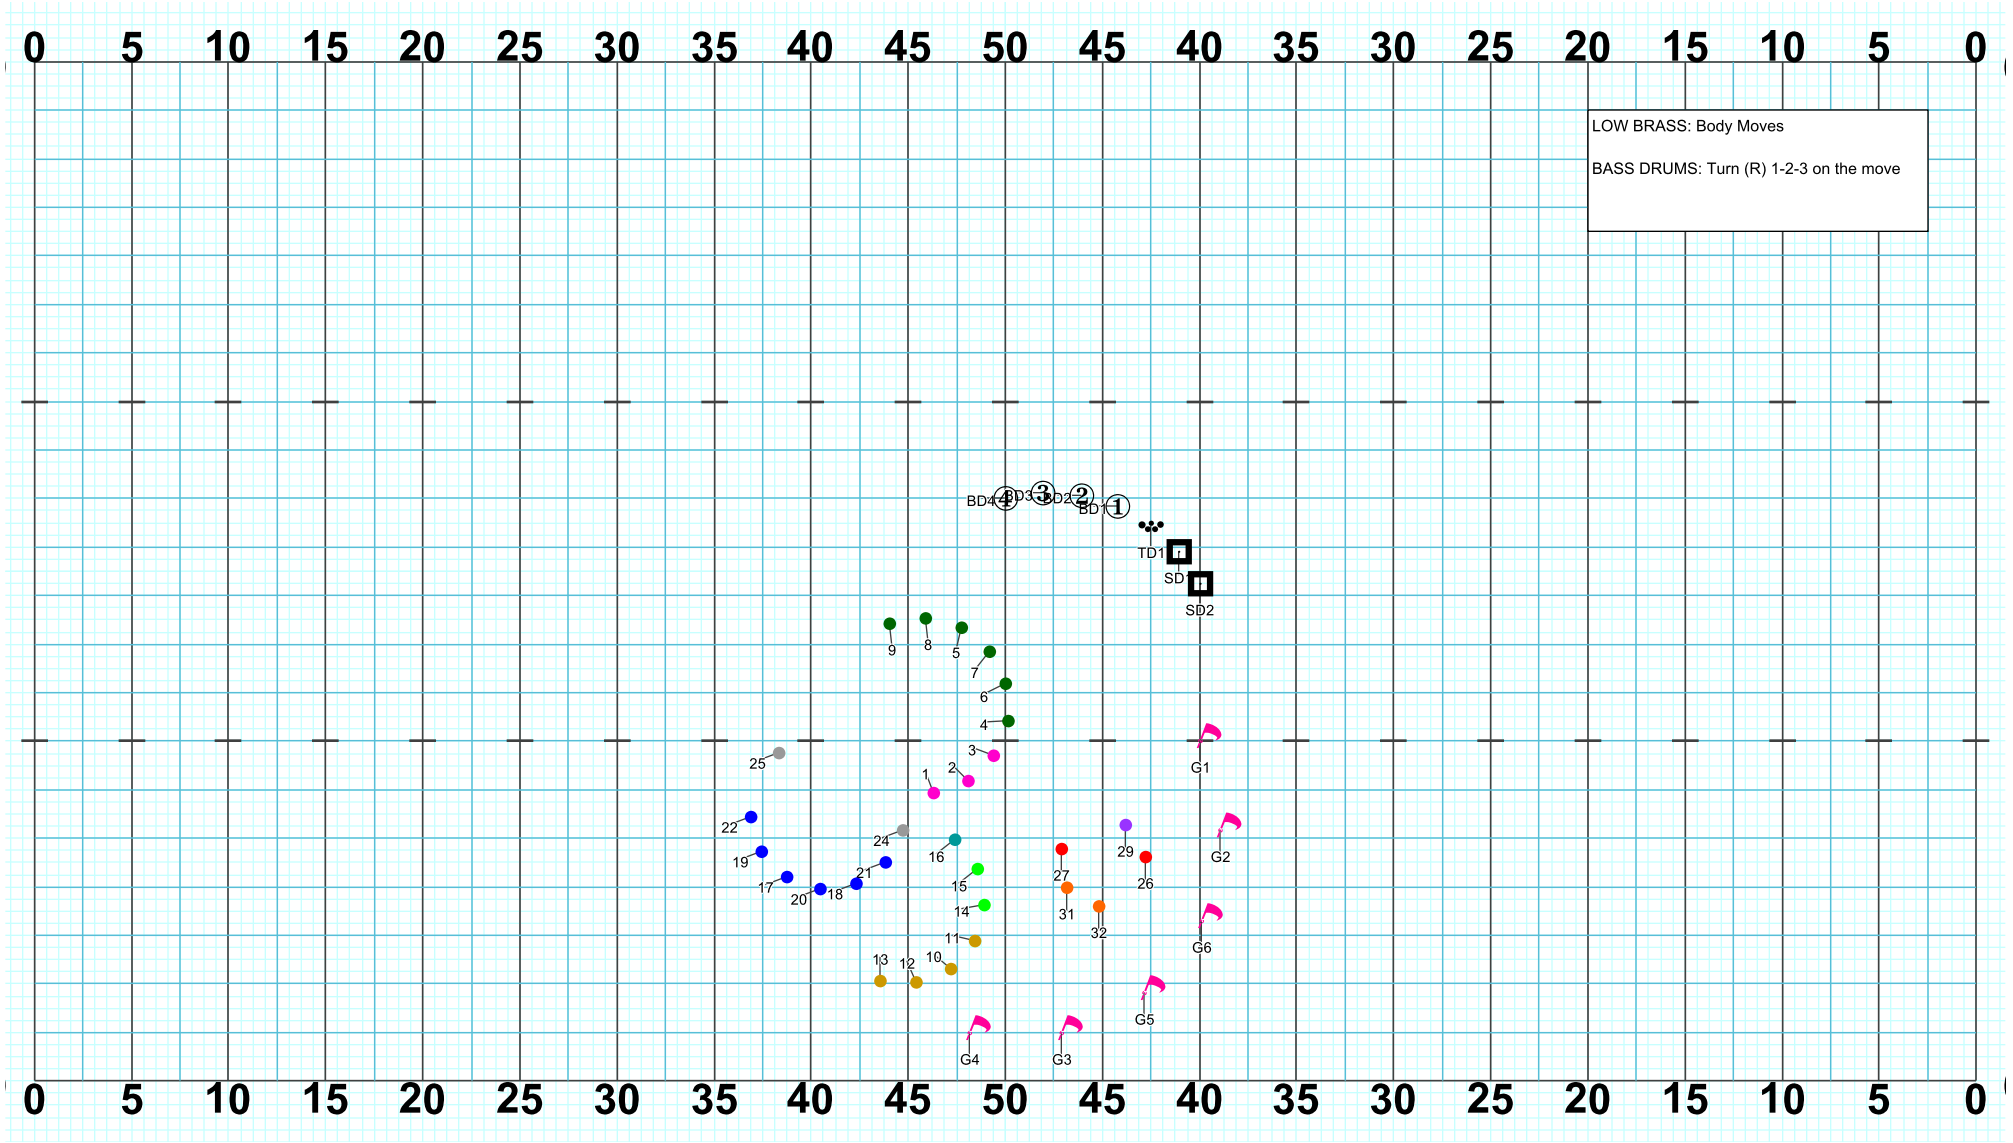

Director Viewpoint

Set #10 Counts: 0

Director Viewpoint

Set #11 Counts: 8 Measures: 1 - 2

Director Viewpoint

Set #12 Counts: 8 Measures: 3 - 4

Set #13 Counts: 8 Measures: 5 - 6

Set #14 Counts: 8 Measures: 7 - 8

Director Viewpoint

Director Viewpoint

Set #15 Counts: 8 Measures: 9 - 10

# RIVER VIEW 2019 - MYTHOS - Part 2 - Medusa

Set #16 Counts: 16 Measures: 11 - 14

Director Viewpoint

Set #17 Counts: 8 Measures: 15 - 16

Set #18 Counts: 8 Measures: 17 - 18

# RIVER VIEW 2019 - MYTHOS - Part 2 - Medusa

Director Viewpoint

Set #19 Counts: 8 Measures: 19 - 20