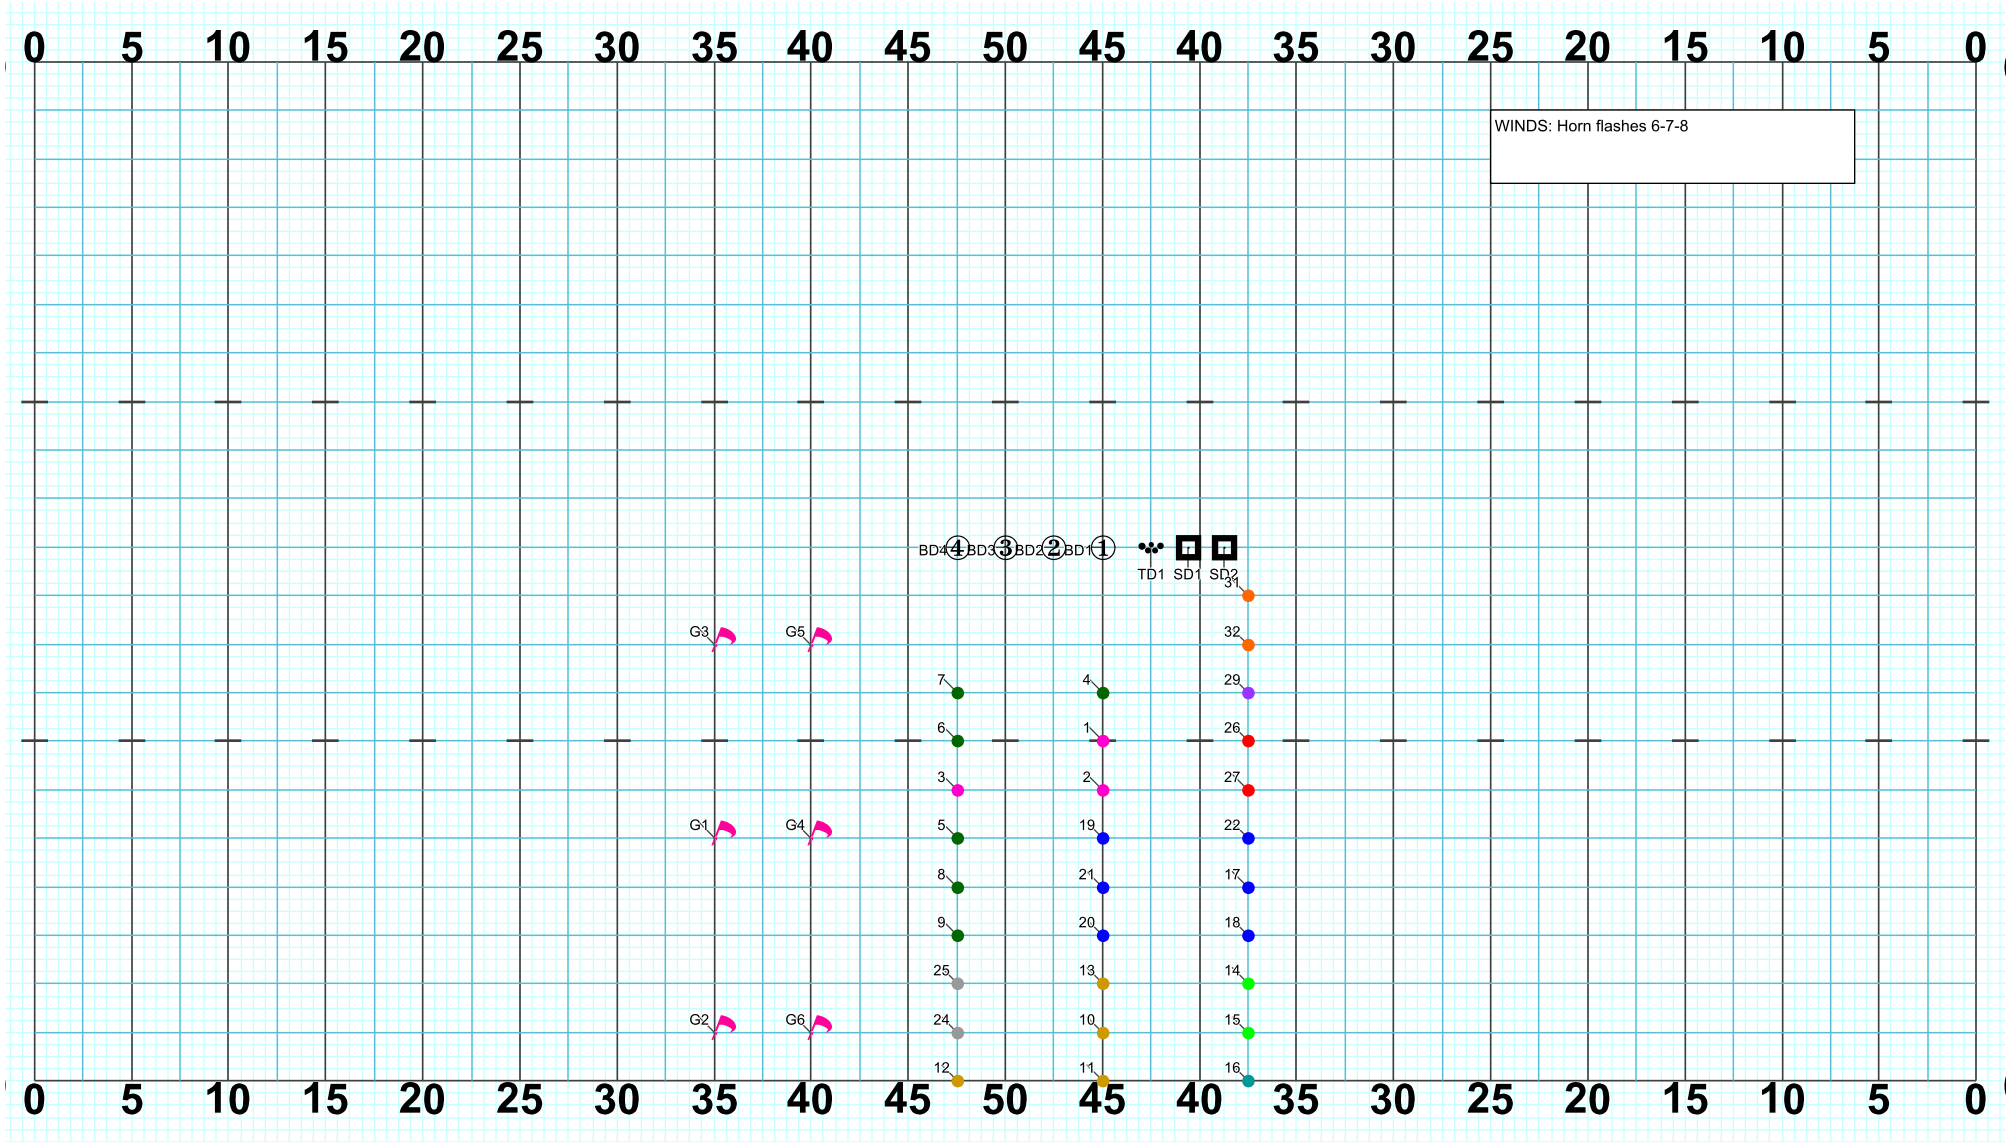

Director Viewpoint

Set #36 Counts: 8 Measures: 56 - 57

Set #37 Counts: 8 Measures: 58 - 59

# RIVER VIEW 2019 - MYTHOS - Part 2 - Medusa

Set #38 Counts: 8 Measures: 60 - 61

# RIVER VIEW 2019 - MYTHOS - Part 2 - Medusa

Set #39 Counts: 8 Measures: 62 - 63

Set #40 Counts: 8 Measures: 64 - 65

Director Viewpoint

# RIVER VIEW 2019 - MYTHOS - Part 2 - Medusa

WINDS: Horn flashes 6-7-8

Director Viewpoint

Set #41 Counts: 8 Measures: 66 - 67

Set #42 Counts: 15 Measures: 68 - End