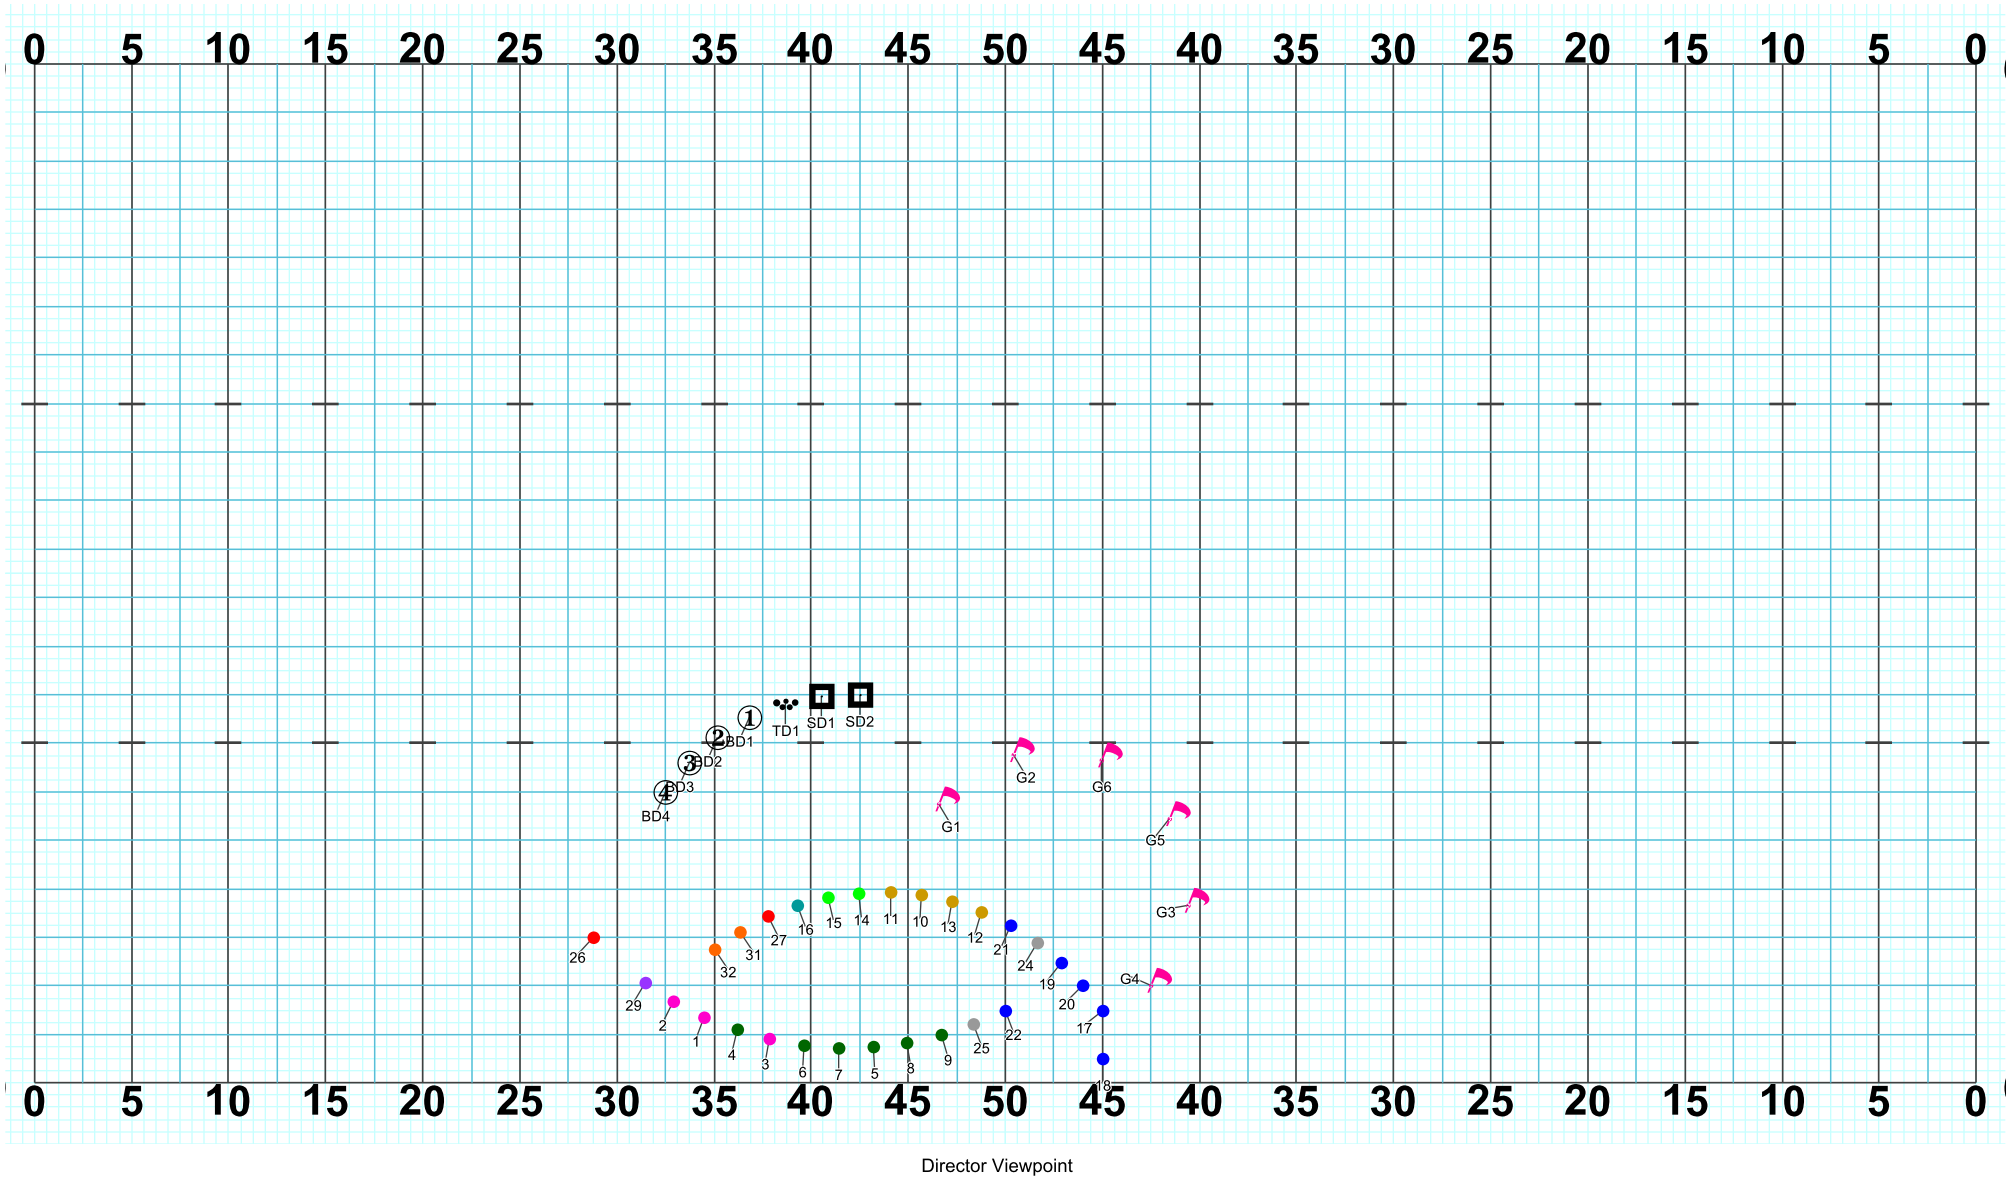

# RIVER VIEW 2019 - MYTHOS - Part 2 - Medusa

Set #24 Counts: 4 Measures: 31

Director Viewpoint

Set #25 Counts: 8 Measures: 32 - 33

Director Viewpoint

Set #26 Counts: 8 Measures: 34 - 35

Director Viewpoint

Set #27 Counts: 8 Measures: 36 - 37

Set #28 Counts: 12 Measures: 38 - 40

Director Viewpoint

Set #29 Counts: 4 Measures: 41

Set #30 Counts: 8 Measures: 42 - 43

Set #31 Counts: 8 Measures: 44 - 45

# RIVER VIEW 2019 - MYTHOS - Part 2 - Medusa

Set #32 Counts: 8 Measures: 46 - 47

Director Viewpoint

Set #33 Counts: 16 Measures: 48 - 51

Set #34 Counts: 8 Measures: 52 - 53

Set #35 Counts: 8 Measures: 54 - 55

Director Viewpoint

Set #36 Counts: 8 Measures: 56 - 57

Set #37 Counts: 8 Measures: 58 - 59