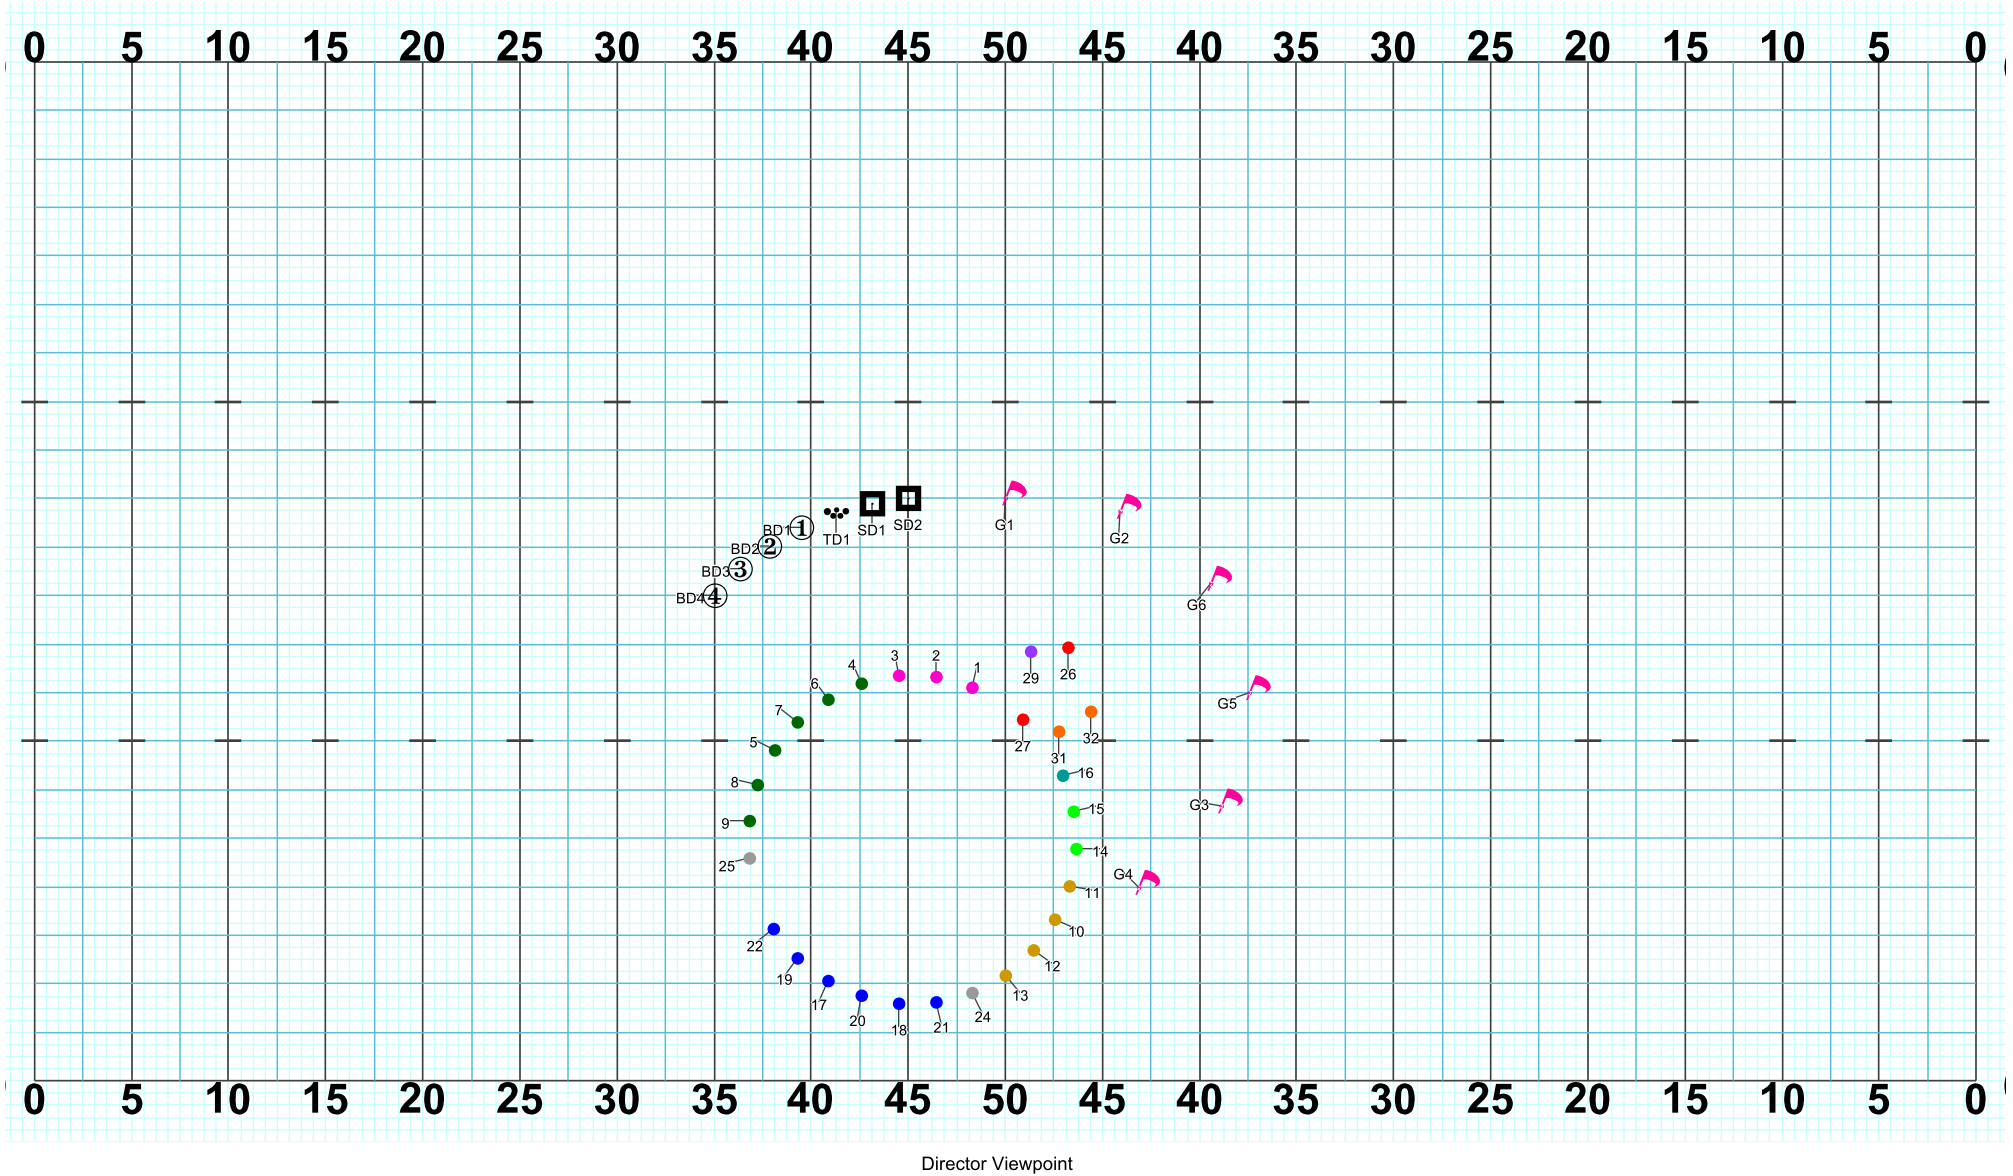

Director Viewpoint

Set #10 Counts: 0

Director Viewpoint

Set #11 Counts: 8 Measures: 1 - 2

Director Viewpoint

Set #12 Counts: 8 Measures: 3 - 4

Set #13 Counts: 8 Measures: 5 - 6

Set #14 Counts: 8 Measures: 7 - 8

Director Viewpoint

Director Viewpoint

Set #15 Counts: 8 Measures: 9 - 10

# RIVER VIEW 2019 - MYTHOS - Part 2 - Medusa

Director Viewpoint

Set #19 Counts: 8 Measures: 19 - 20

# RIVER VIEW 2019 - MYTHOS - Part 2 - Medusa

Director Viewpoint

Set #20 Counts: 8 Measures: 21 - 22

Set #21 Counts: 16 Measures: 23 - 26

Set #22 Counts: 8 Measures: 27 - 28

Director Viewpoint

Set #23 Counts: 8 Measures: 29 - 30