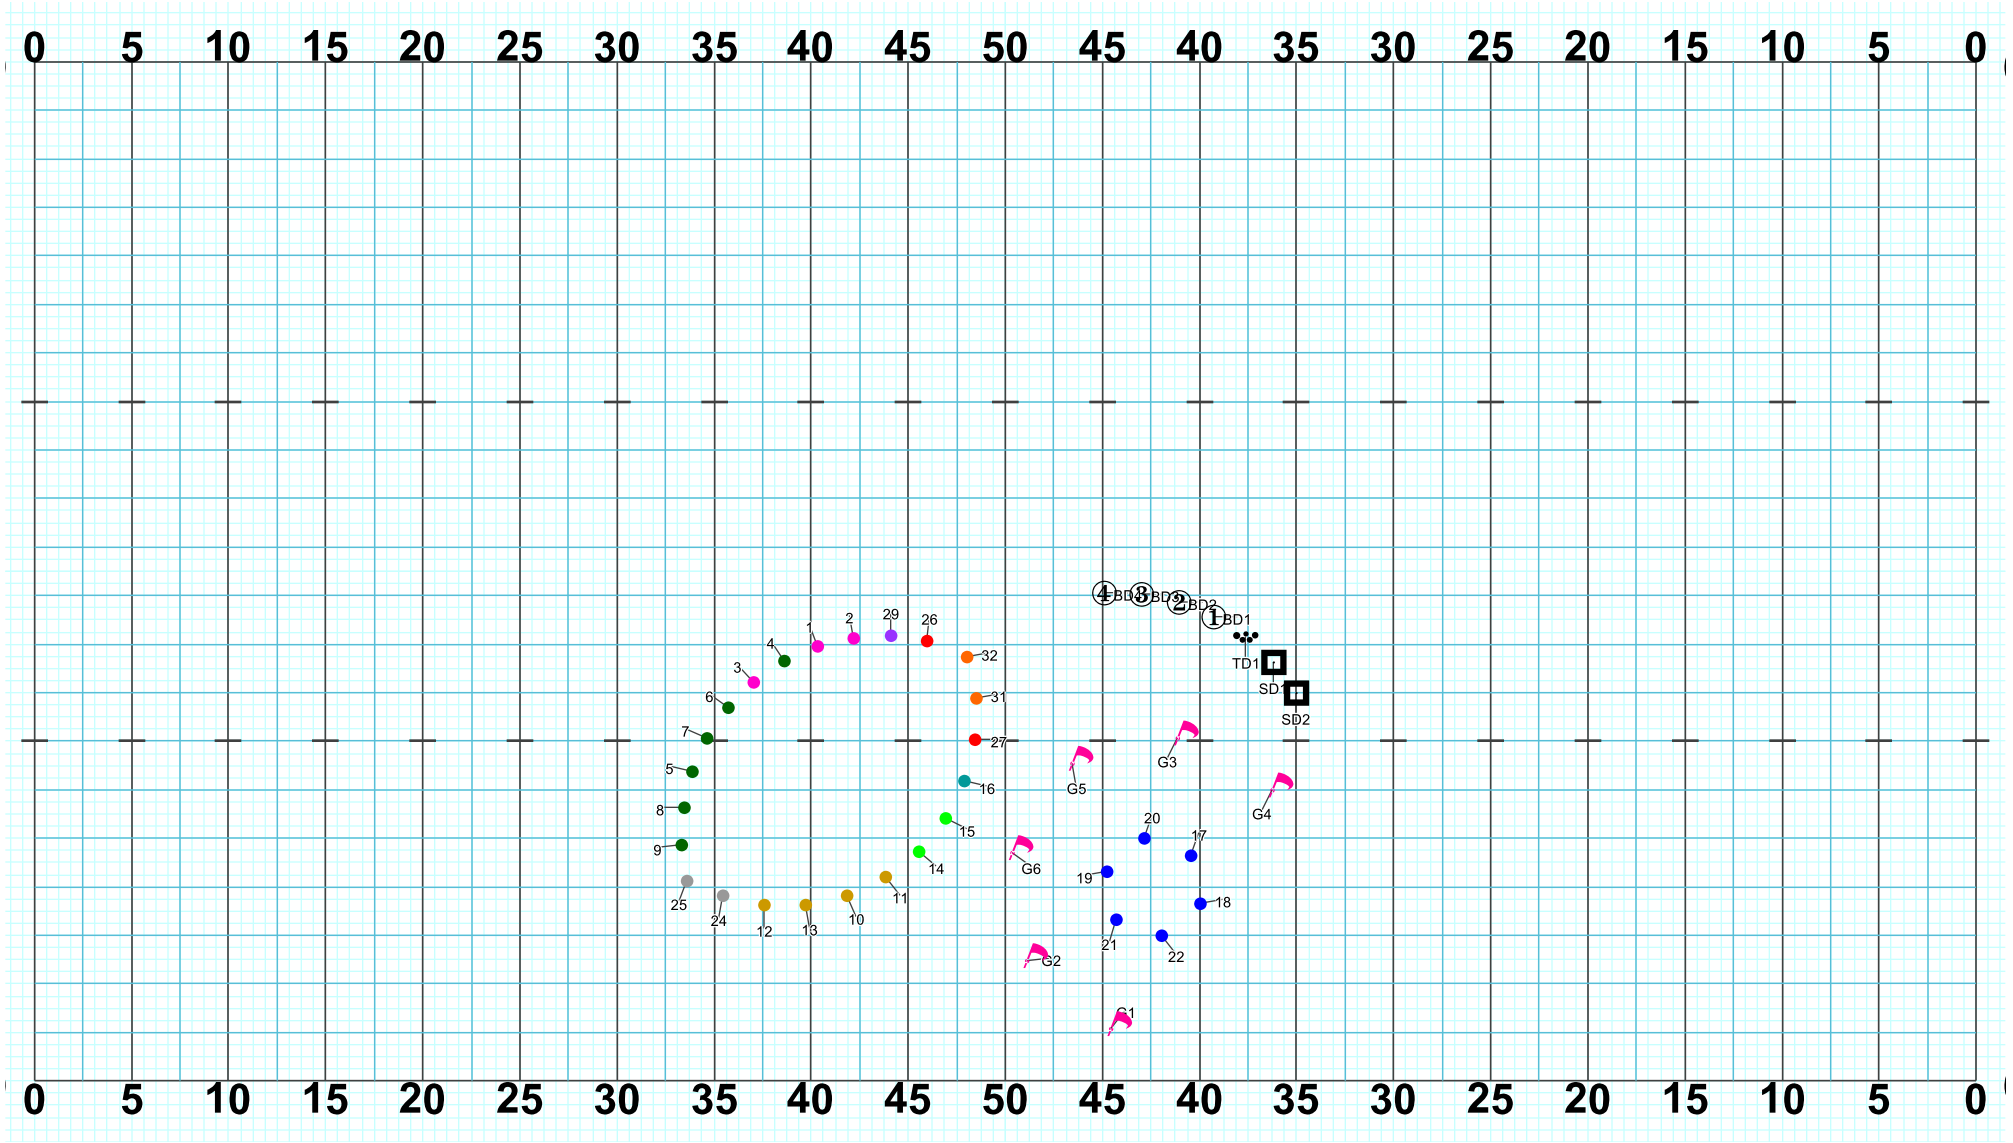

Set #28 Counts: 12 Measures: 38 - 40

Director Viewpoint

Set #29 Counts: 4 Measures: 41

Set #30 Counts: 8 Measures: 42 - 43

Set #31 Counts: 8 Measures: 44 - 45

# RIVER VIEW 2019 - MYTHOS - Part 2 - Medusa

Set #32 Counts: 8 Measures: 46 - 47

Director Viewpoint

Set #33 Counts: 16 Measures: 48 - 51

Set #34 Counts: 8 Measures: 52 - 53

Set #35 Counts: 8 Measures: 54 - 55

Director Viewpoint

Set #36 Counts: 8 Measures: 56 - 57

Set #37 Counts: 8 Measures: 58 - 59