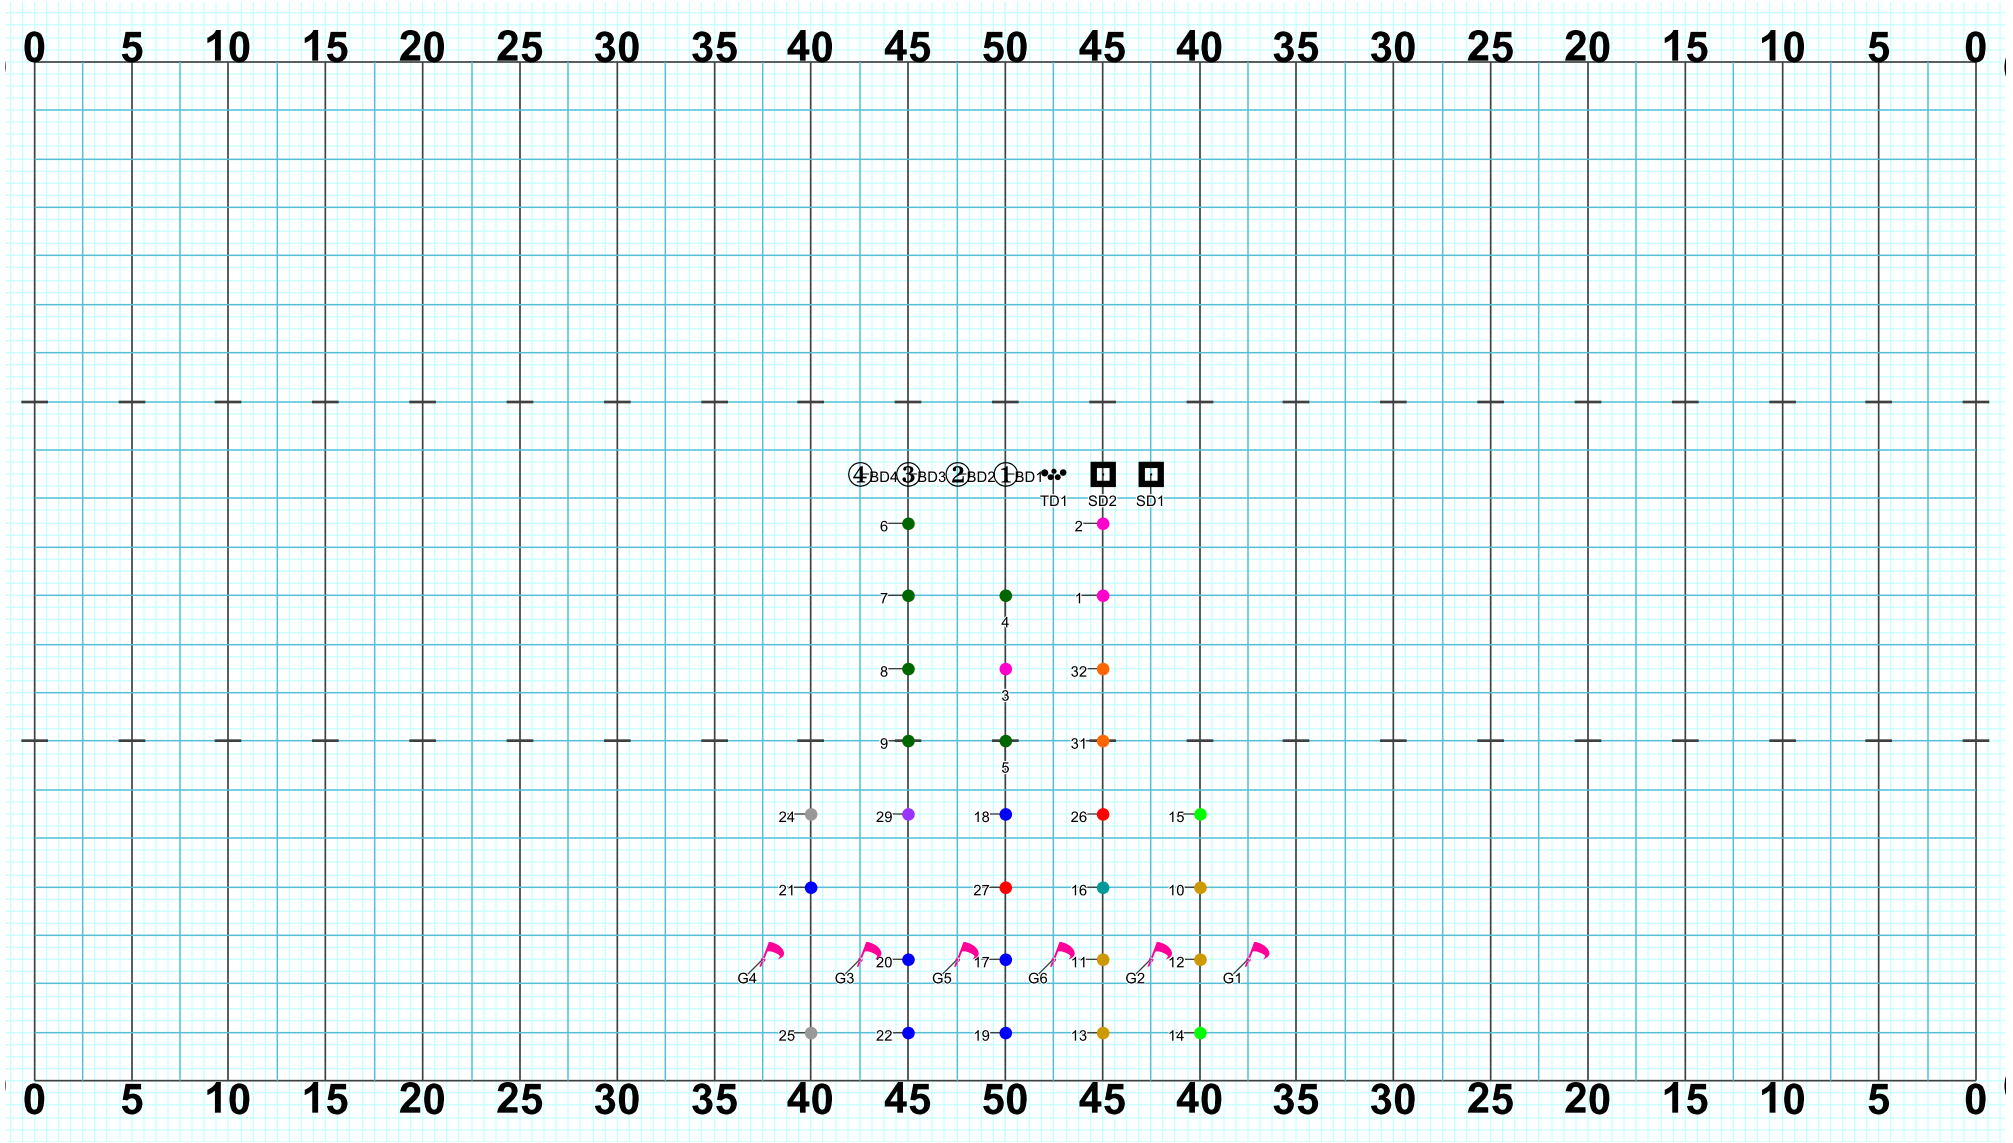

Director Viewpoint

Set #10 Counts: 0

Director Viewpoint

Set #11 Counts: 8 Measures: 1 - 2

Director Viewpoint

Set #12 Counts: 8 Measures: 3 - 4

Set #13 Counts: 8 Measures: 5 - 6

Set #14 Counts: 8 Measures: 7 - 8

Director Viewpoint

Director Viewpoint

Set #15 Counts: 8 Measures: 9 - 10

# RIVER VIEW 2019 - MYTHOS - Part 2 - Medusa

Director Viewpoint

Set #19 Counts: 8 Measures: 19 - 20

Set #28 Counts: 12 Measures: 38 - 40

Director Viewpoint

Set #29 Counts: 4 Measures: 41

Set #30 Counts: 8 Measures: 42 - 43

Set #31 Counts: 8 Measures: 44 - 45