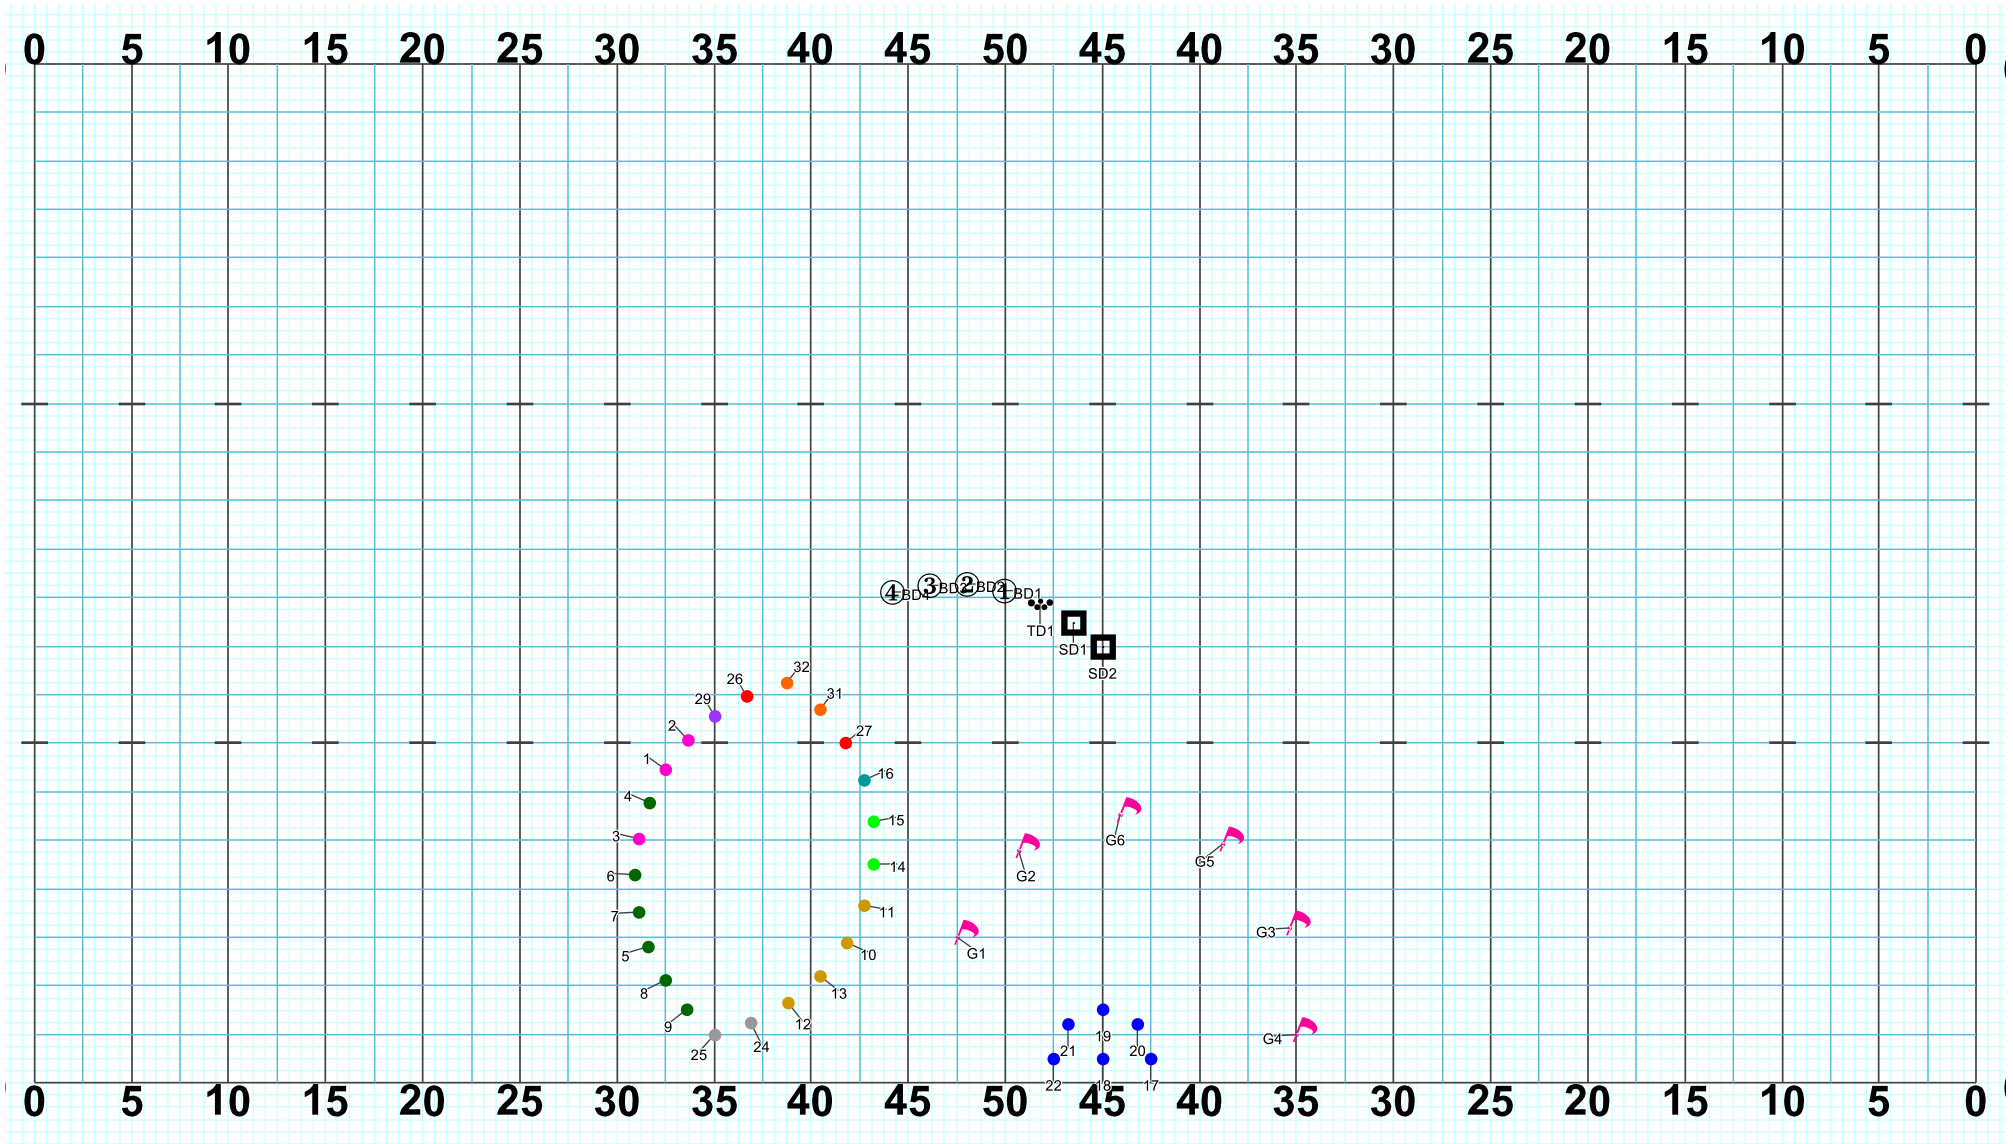

# RIVER VIEW 2019 - MYTHOS - Part 2 - Medusa

Set #24 Counts: 4 Measures: 31

Director Viewpoint

Set #25 Counts: 8 Measures: 32 - 33

Director Viewpoint

Set #26 Counts: 8 Measures: 34 - 35

Director Viewpoint

Set #27 Counts: 8 Measures: 36 - 37

Set #28 Counts: 12 Measures: 38 - 40

Director Viewpoint

Set #29 Counts: 4 Measures: 41

Set #30 Counts: 8 Measures: 42 - 43

Set #31 Counts: 8 Measures: 44 - 45

# RIVER VIEW 2019 - MYTHOS - Part 2 - Medusa

Set #32 Counts: 8 Measures: 46 - 47

Director Viewpoint

Set #33 Counts: 16 Measures: 48 - 51

Set #34 Counts: 8 Measures: 52 - 53

Set #35 Counts: 8 Measures: 54 - 55

Director Viewpoint

Set #36 Counts: 8 Measures: 56 - 57

Set #37 Counts: 8 Measures: 58 - 59