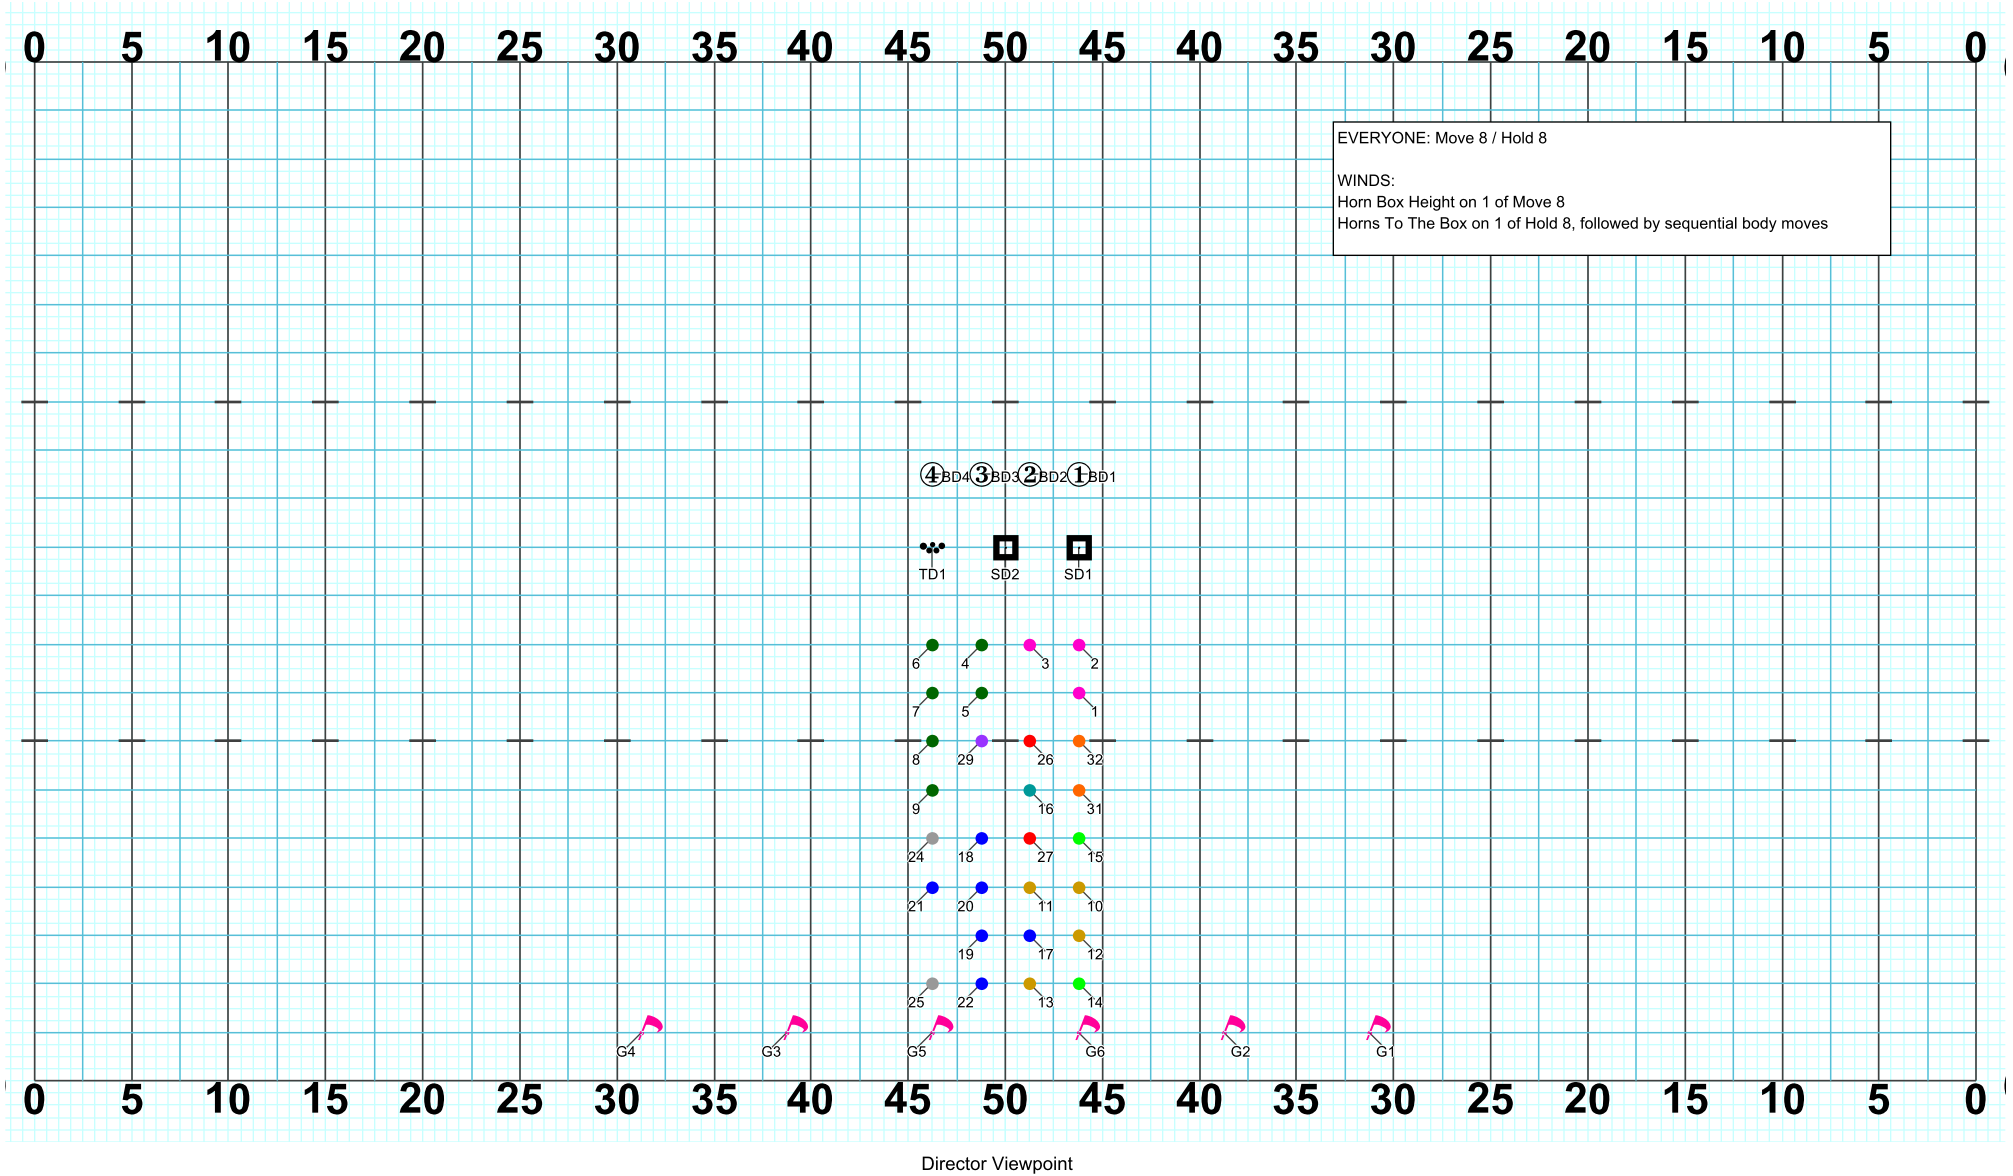

RIVER VIEW 2019 - MYTHOS - Part 2 - Medusa

Set #16 Counts: 16 Measures: 11 - 14