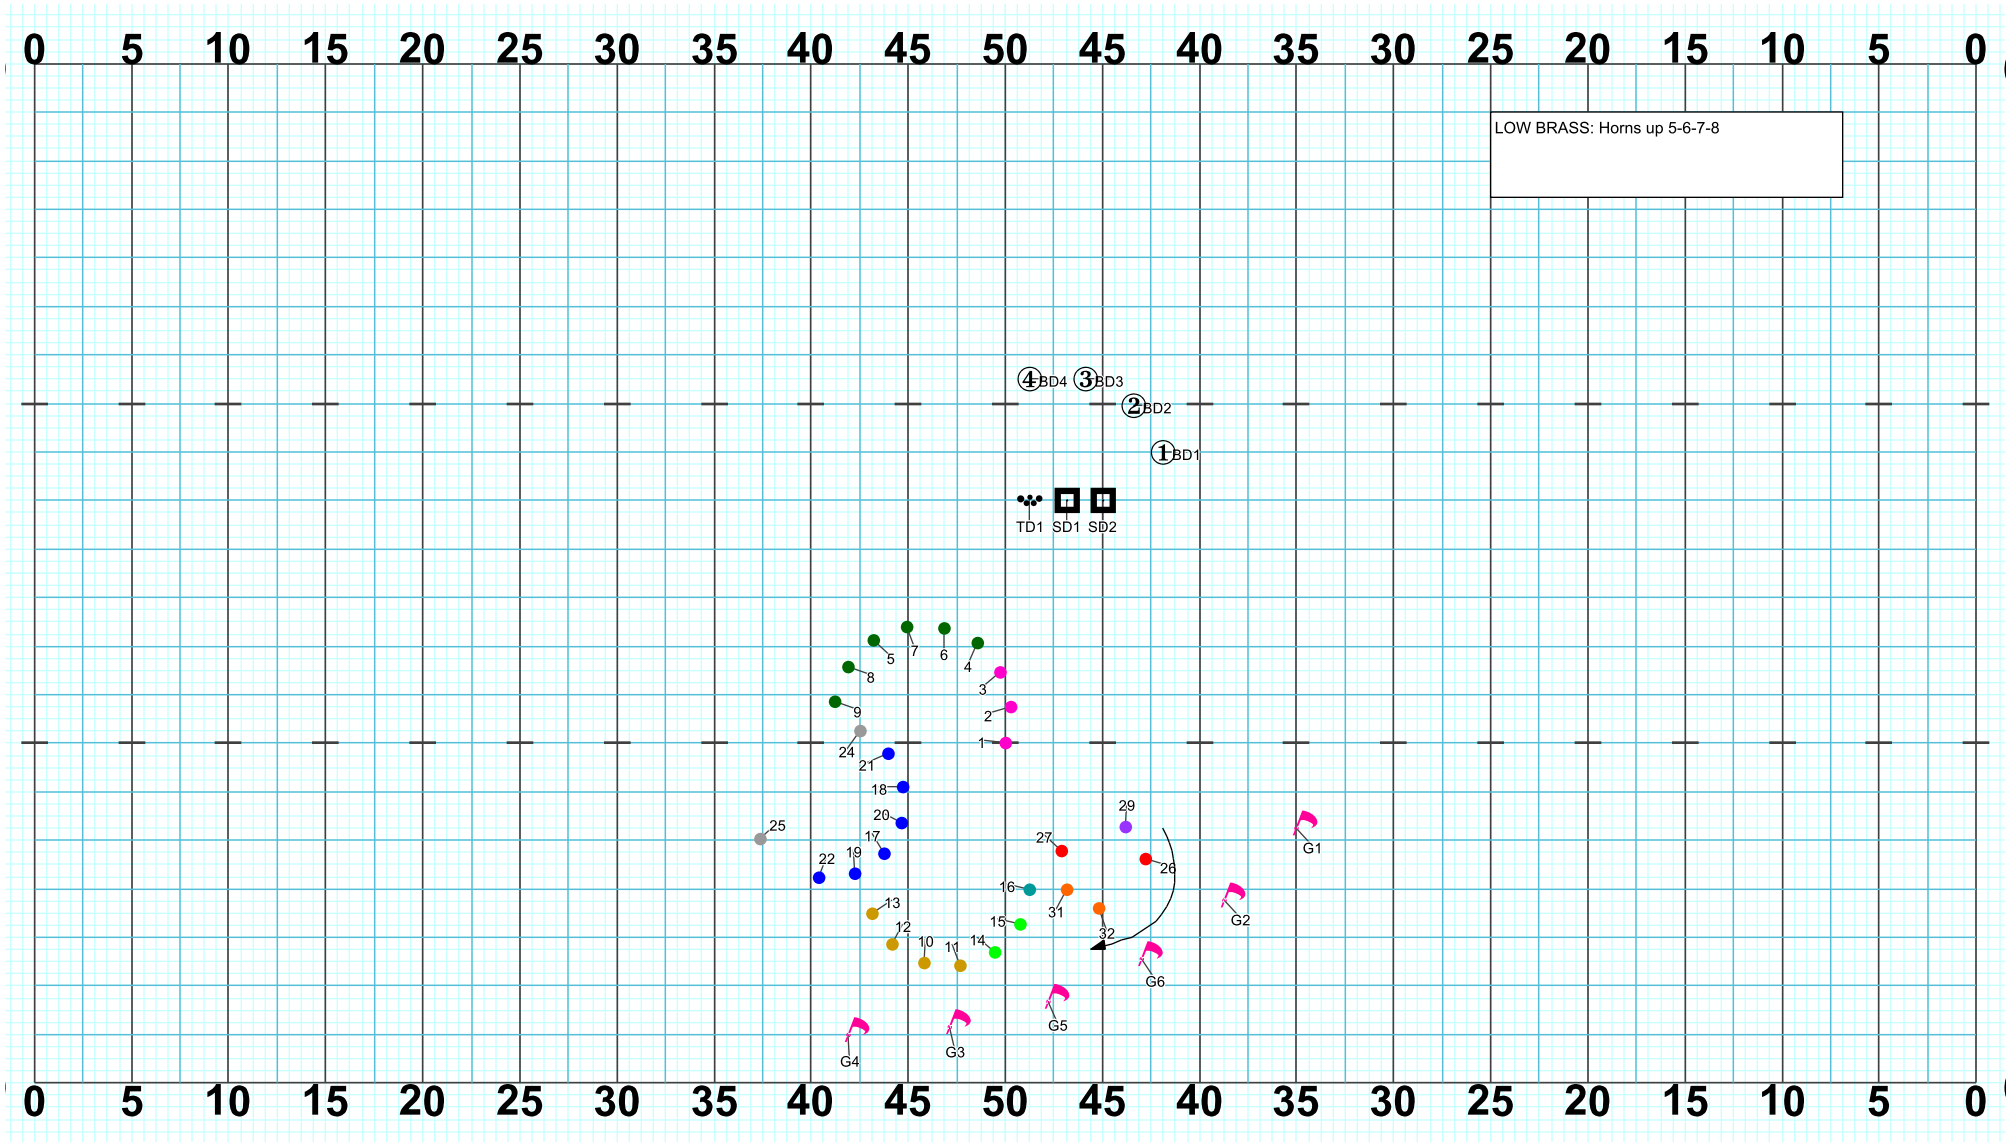

Director Viewpoint

Set #10 Counts: 0

Director Viewpoint

Set #11 Counts: 8 Measures: 1 - 2

Director Viewpoint

Set #12 Counts: 8 Measures: 3 - 4

Set #13 Counts: 8 Measures: 5 - 6

Set #14 Counts: 8 Measures: 7 - 8

Director Viewpoint

Director Viewpoint

Set #15 Counts: 8 Measures: 9 - 10

# RIVER VIEW 2019 - MYTHOS - Part 2 - Medusa

Set #16 Counts: 16 Measures: 11 - 14

Director Viewpoint

Set #17 Counts: 8 Measures: 15 - 16

Set #18 Counts: 8 Measures: 17 - 18

# RIVER VIEW 2019 - MYTHOS - Part 2 - Medusa

Director Viewpoint

Set #19 Counts: 8 Measures: 19 - 20