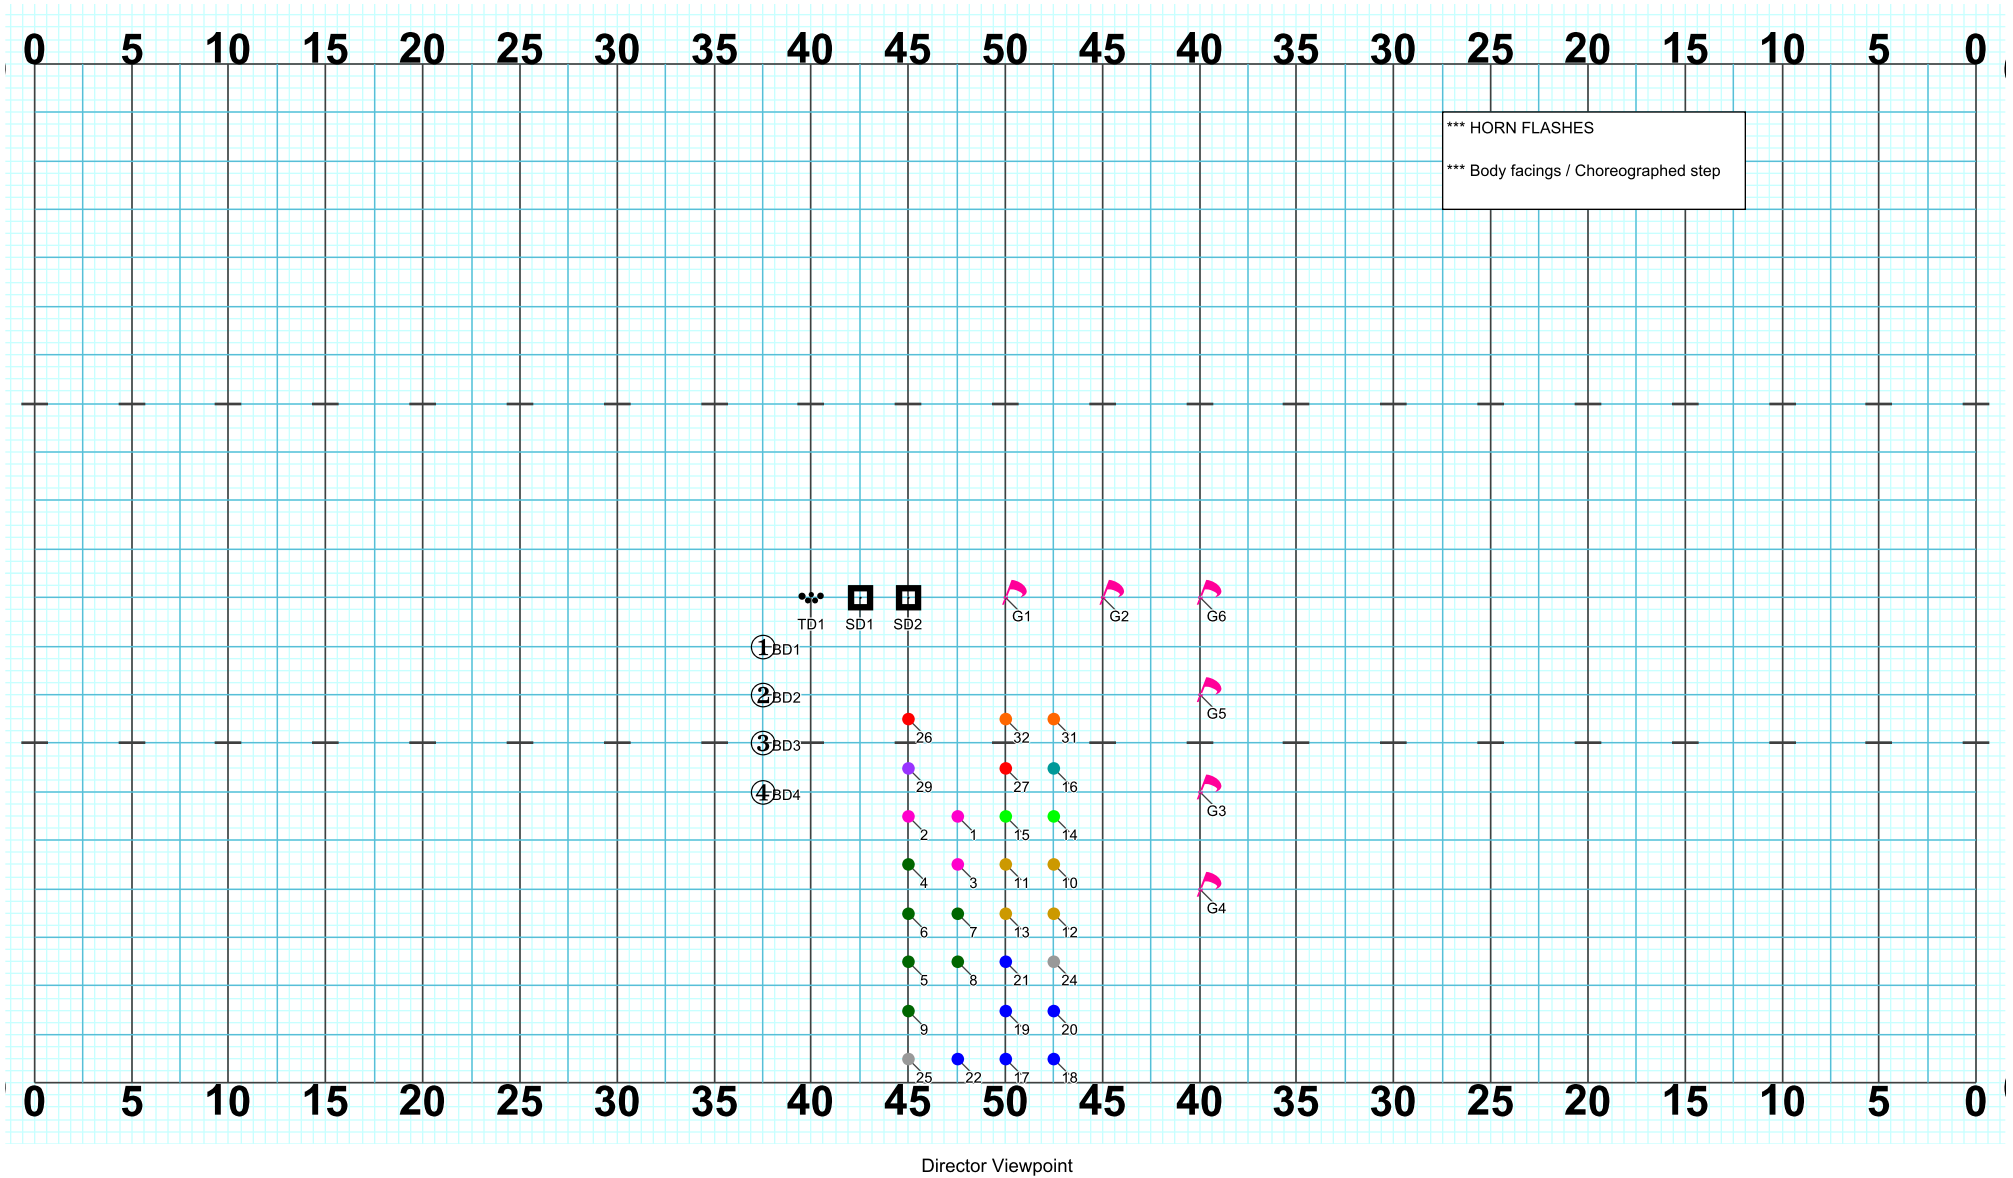

Director Viewpoint

Set #10 Counts: 0

Director Viewpoint

Set #11 Counts: 8 Measures: 1 - 2

Director Viewpoint

Set #12 Counts: 8 Measures: 3 - 4

Set #13 Counts: 8 Measures: 5 - 6

Set #14 Counts: 8 Measures: 7 - 8

# RIVER VIEW 2019 - MYTHOS - Part 2 - Medusa

Director Viewpoint

Set #20 Counts: 8 Measures: 21 - 22

Set #21 Counts: 16 Measures: 23 - 26

Set #22 Counts: 8 Measures: 27 - 28

Director Viewpoint

Set #23 Counts: 8 Measures: 29 - 30

# RIVER VIEW 2019 - MYTHOS - Part 2 - Medusa

Set #24 Counts: 4 Measures: 31

Director Viewpoint

Set #25 Counts: 8 Measures: 32 - 33

Director Viewpoint

Set #26 Counts: 8 Measures: 34 - 35

Director Viewpoint

Set #27 Counts: 8 Measures: 36 - 37

Set #28 Counts: 12 Measures: 38 - 40

Director Viewpoint

Set #29 Counts: 4 Measures: 41

Set #30 Counts: 8 Measures: 42 - 43

Set #31 Counts: 8 Measures: 44 - 45