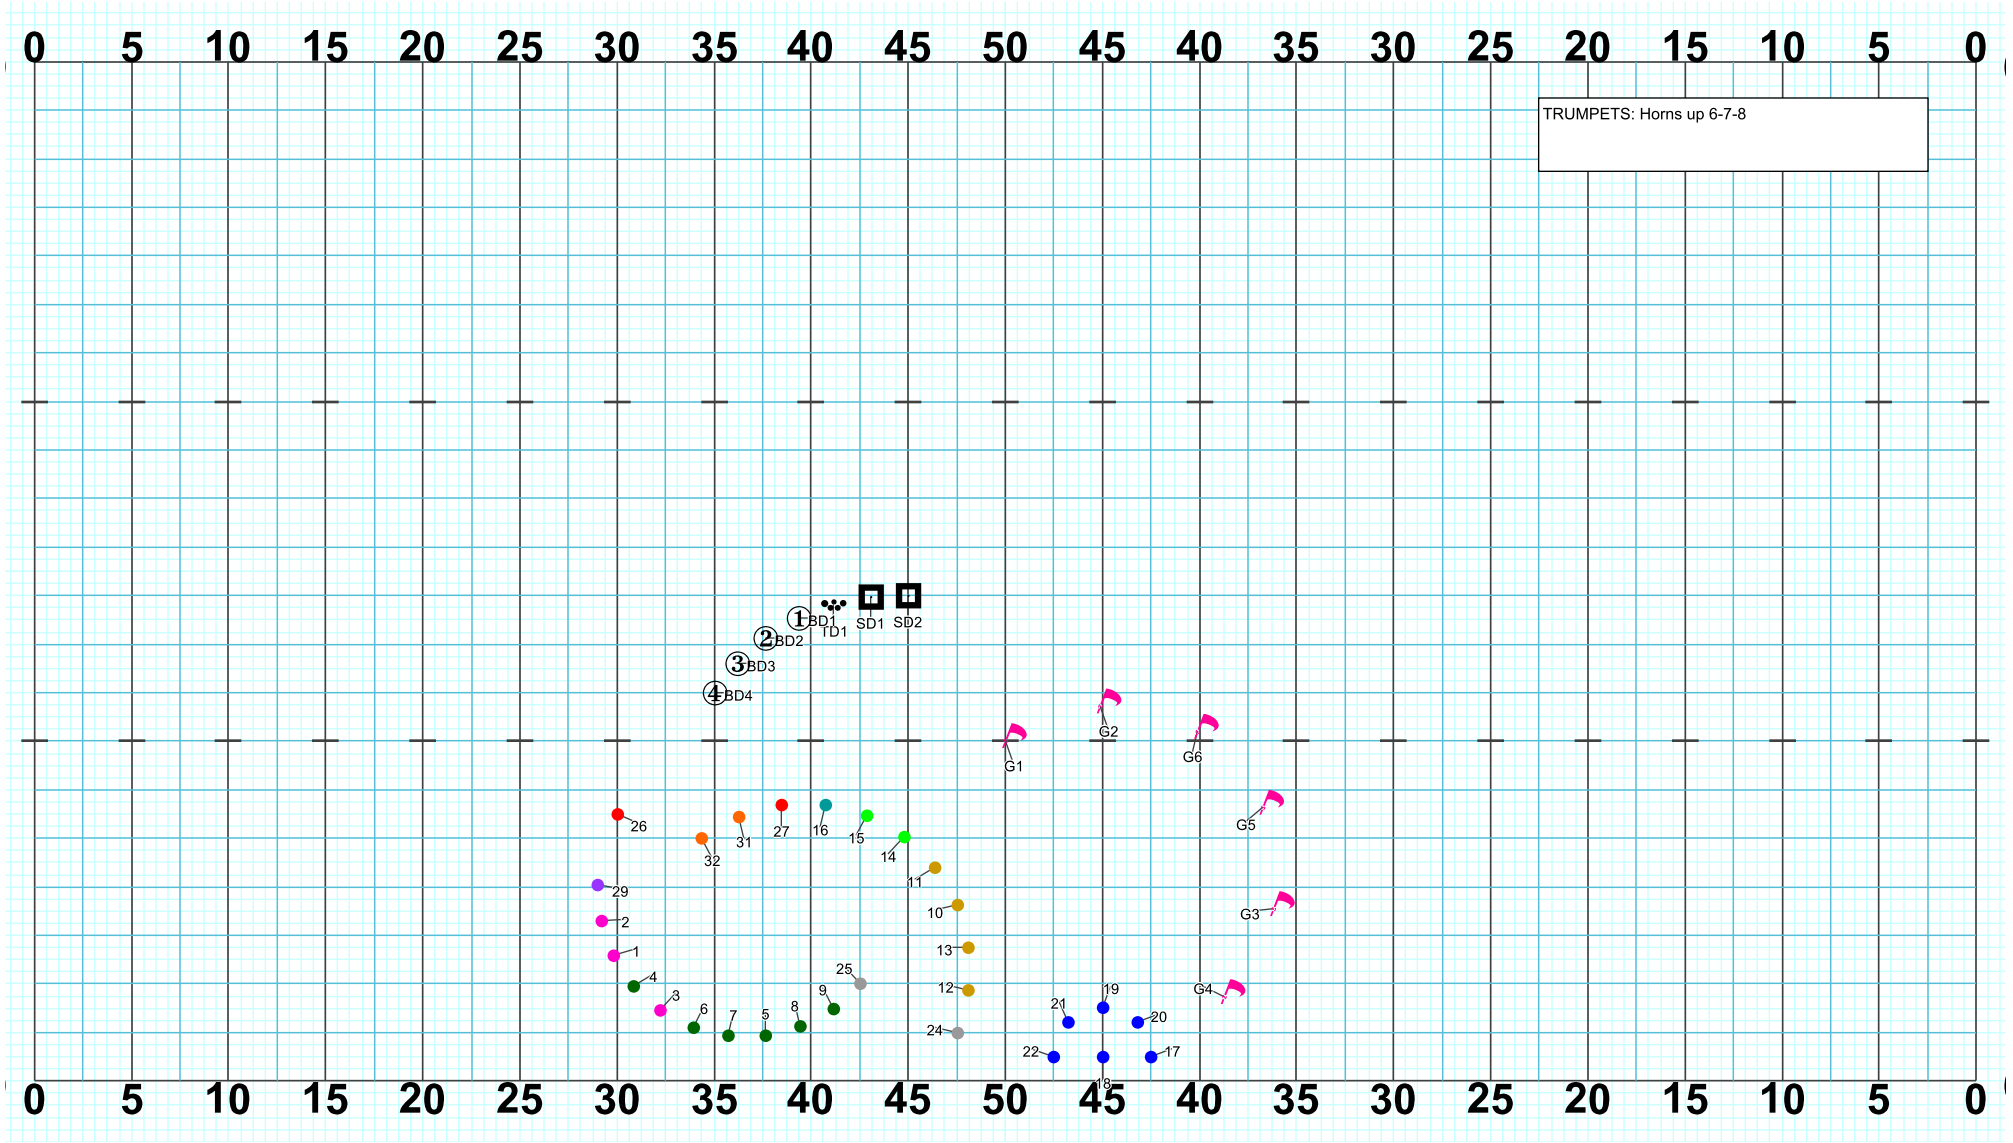

# RIVER VIEW 2019 - MYTHOS - Part 2 - Medusa

Set #24 Counts: 4 Measures: 31

Director Viewpoint

Set #25 Counts: 8 Measures: 32 - 33

Director Viewpoint

Set #26 Counts: 8 Measures: 34 - 35

Director Viewpoint

Set #27 Counts: 8 Measures: 36 - 37

Set #28 Counts: 12 Measures: 38 - 40

Director Viewpoint

Set #29 Counts: 4 Measures: 41

Set #30 Counts: 8 Measures: 42 - 43

Set #31 Counts: 8 Measures: 44 - 45

# RIVER VIEW 2019 - MYTHOS - Part 2 - Medusa

Set #32 Counts: 8 Measures: 46 - 47

Director Viewpoint

Set #33 Counts: 16 Measures: 48 - 51

Set #34 Counts: 8 Measures: 52 - 53

Set #35 Counts: 8 Measures: 54 - 55

Director Viewpoint

Set #36 Counts: 8 Measures: 56 - 57

Set #37 Counts: 8 Measures: 58 - 59