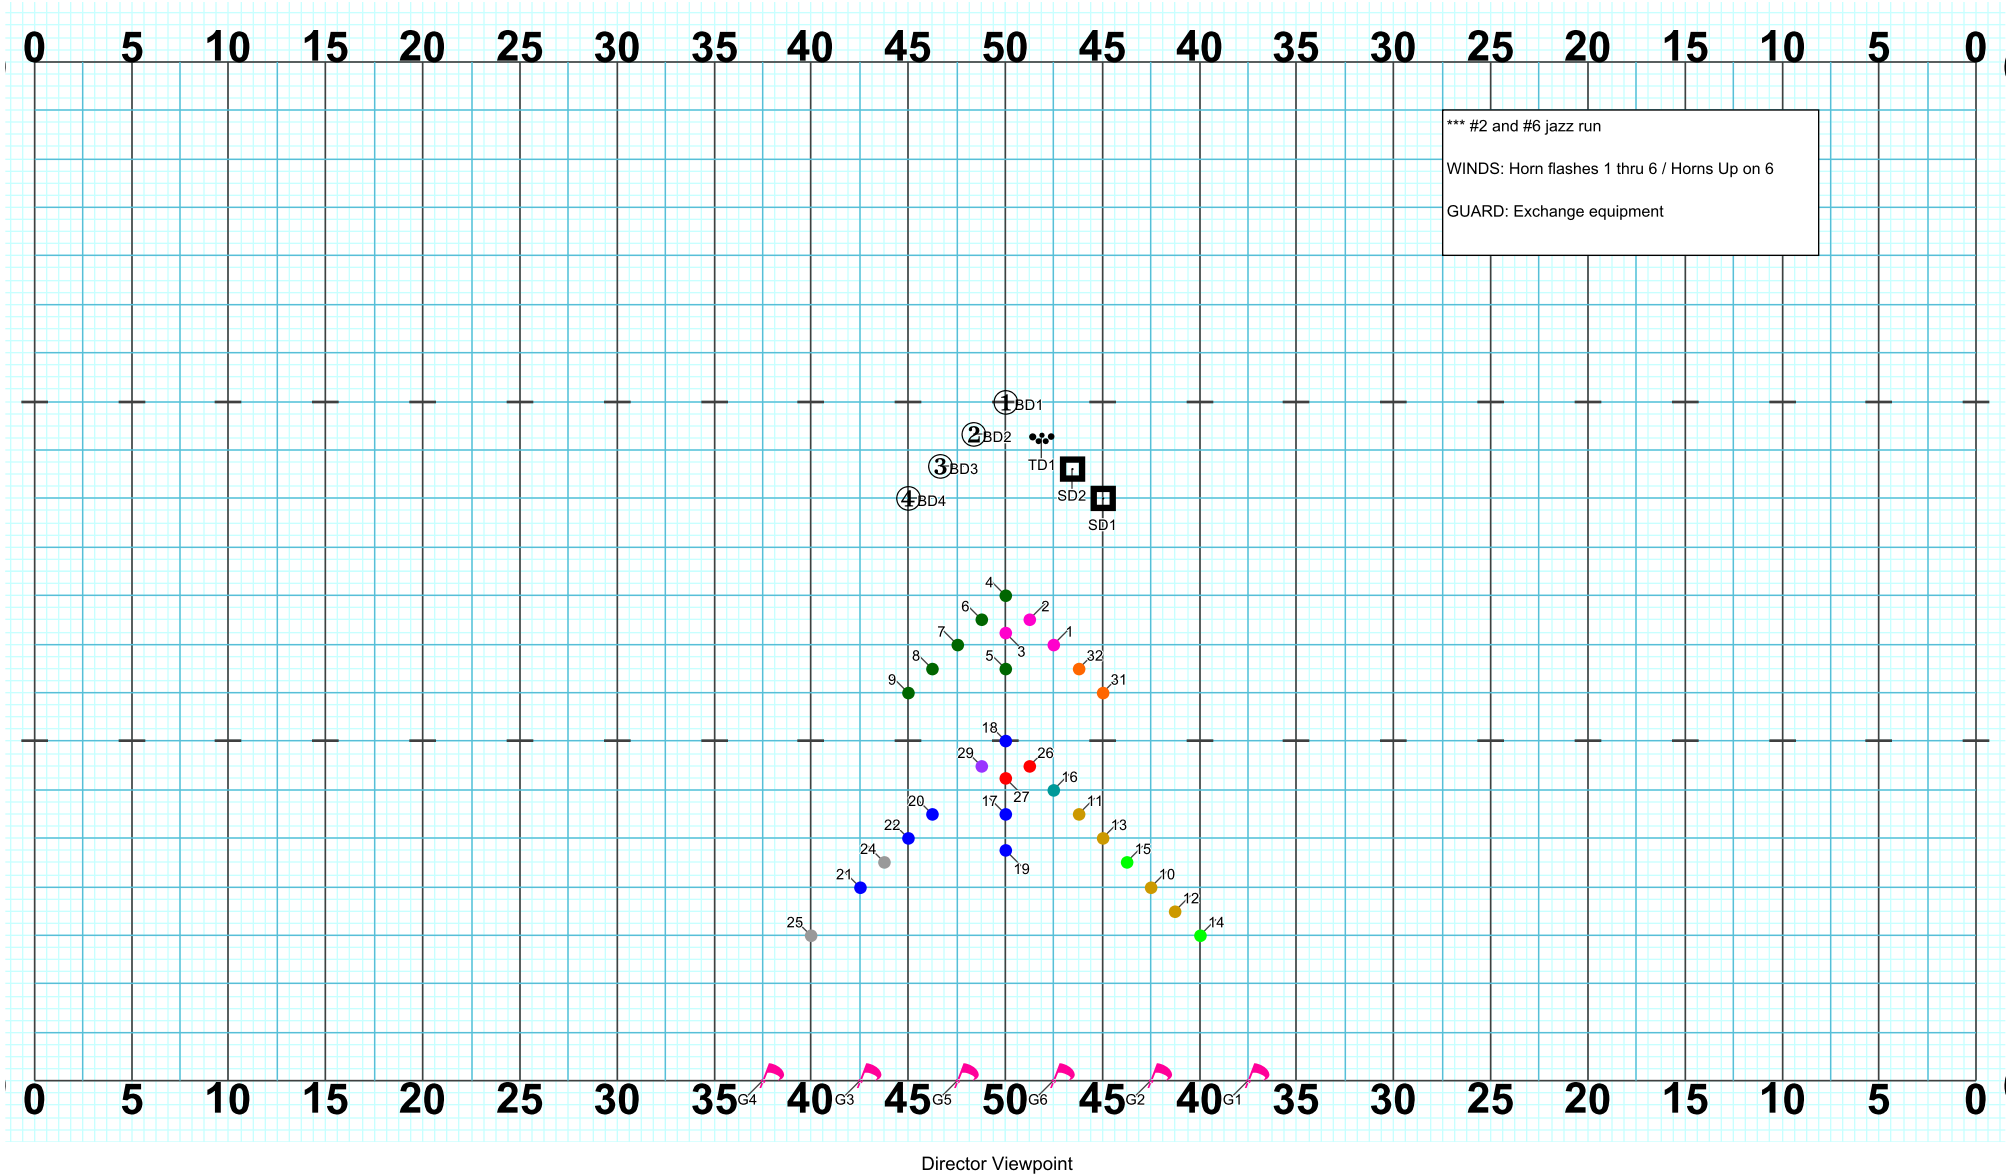

Director Viewpoint

Set #10 Counts: 0

Director Viewpoint

Set #11 Counts: 8 Measures: 1 - 2

Director Viewpoint

Set #12 Counts: 8 Measures: 3 - 4

Set #13 Counts: 8 Measures: 5 - 6

Set #14 Counts: 8 Measures: 7 - 8

Director Viewpoint

Director Viewpoint

Set #15 Counts: 8 Measures: 9 - 10

# RIVER VIEW 2019 - MYTHOS - Part 2 - Medusa

Director Viewpoint

Set #19 Counts: 8 Measures: 19 - 20

Director Viewpoint

Set #36 Counts: 8 Measures: 56 - 57

Set #37 Counts: 8 Measures: 58 - 59