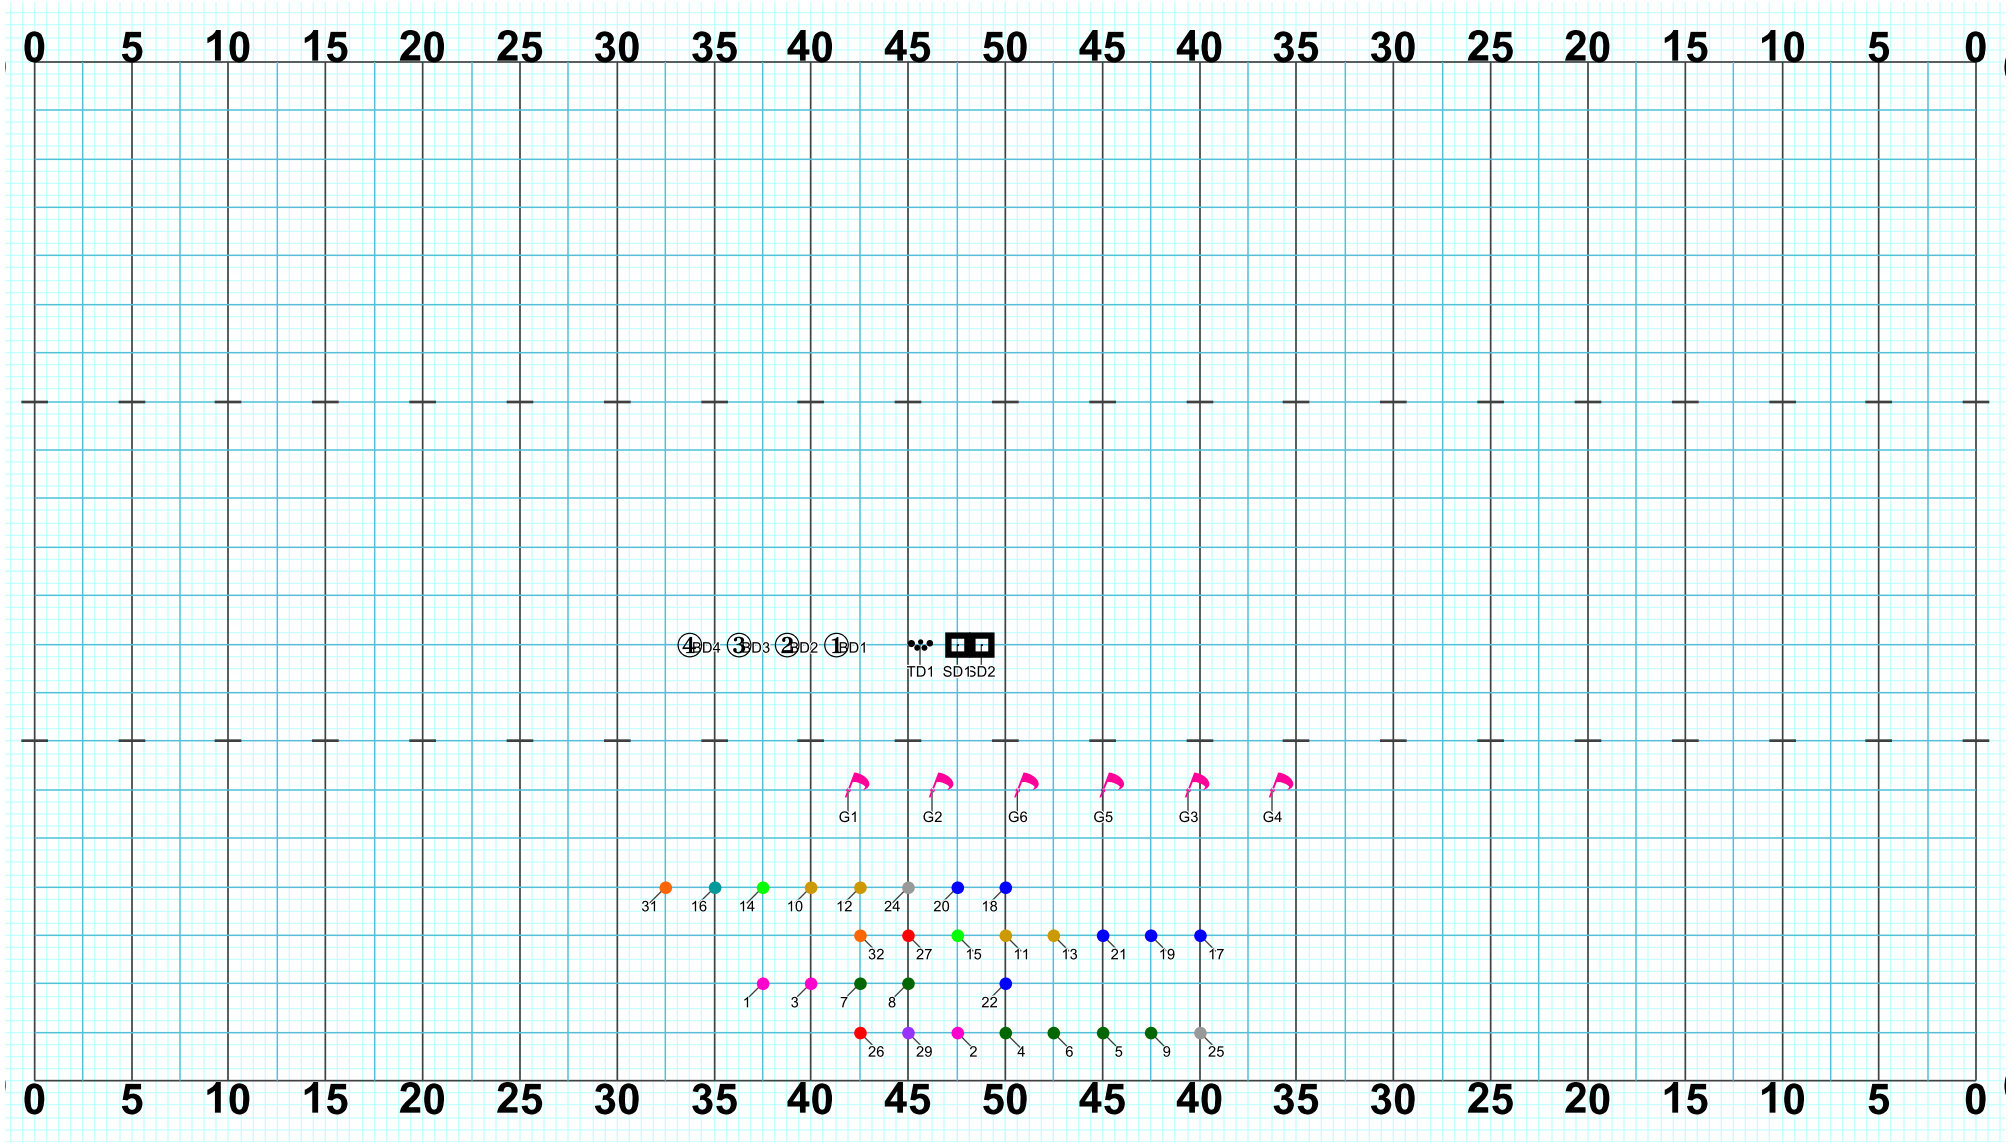

# RIVER VIEW 2019 - MYTHOS - Part 2 - Medusa

Director Viewpoint

Set #20 Counts: 8 Measures: 21 - 22

Set #21 Counts: 16 Measures: 23 - 26

Set #22 Counts: 8 Measures: 27 - 28

Director Viewpoint

Set #23 Counts: 8 Measures: 29 - 30

# RIVER VIEW 2019 - MYTHOS - Part 2 - Medusa

Set #24 Counts: 4 Measures: 31

Director Viewpoint

Set #25 Counts: 8 Measures: 32 - 33

Director Viewpoint

Set #26 Counts: 8 Measures: 34 - 35

Director Viewpoint

Set #27 Counts: 8 Measures: 36 - 37

Set #28 Counts: 12 Measures: 38 - 40

Director Viewpoint

Set #29 Counts: 4 Measures: 41

Set #30 Counts: 8 Measures: 42 - 43

Set #31 Counts: 8 Measures: 44 - 45

Director Viewpoint

Set #36 Counts: 8 Measures: 56 - 57

Set #37 Counts: 8 Measures: 58 - 59