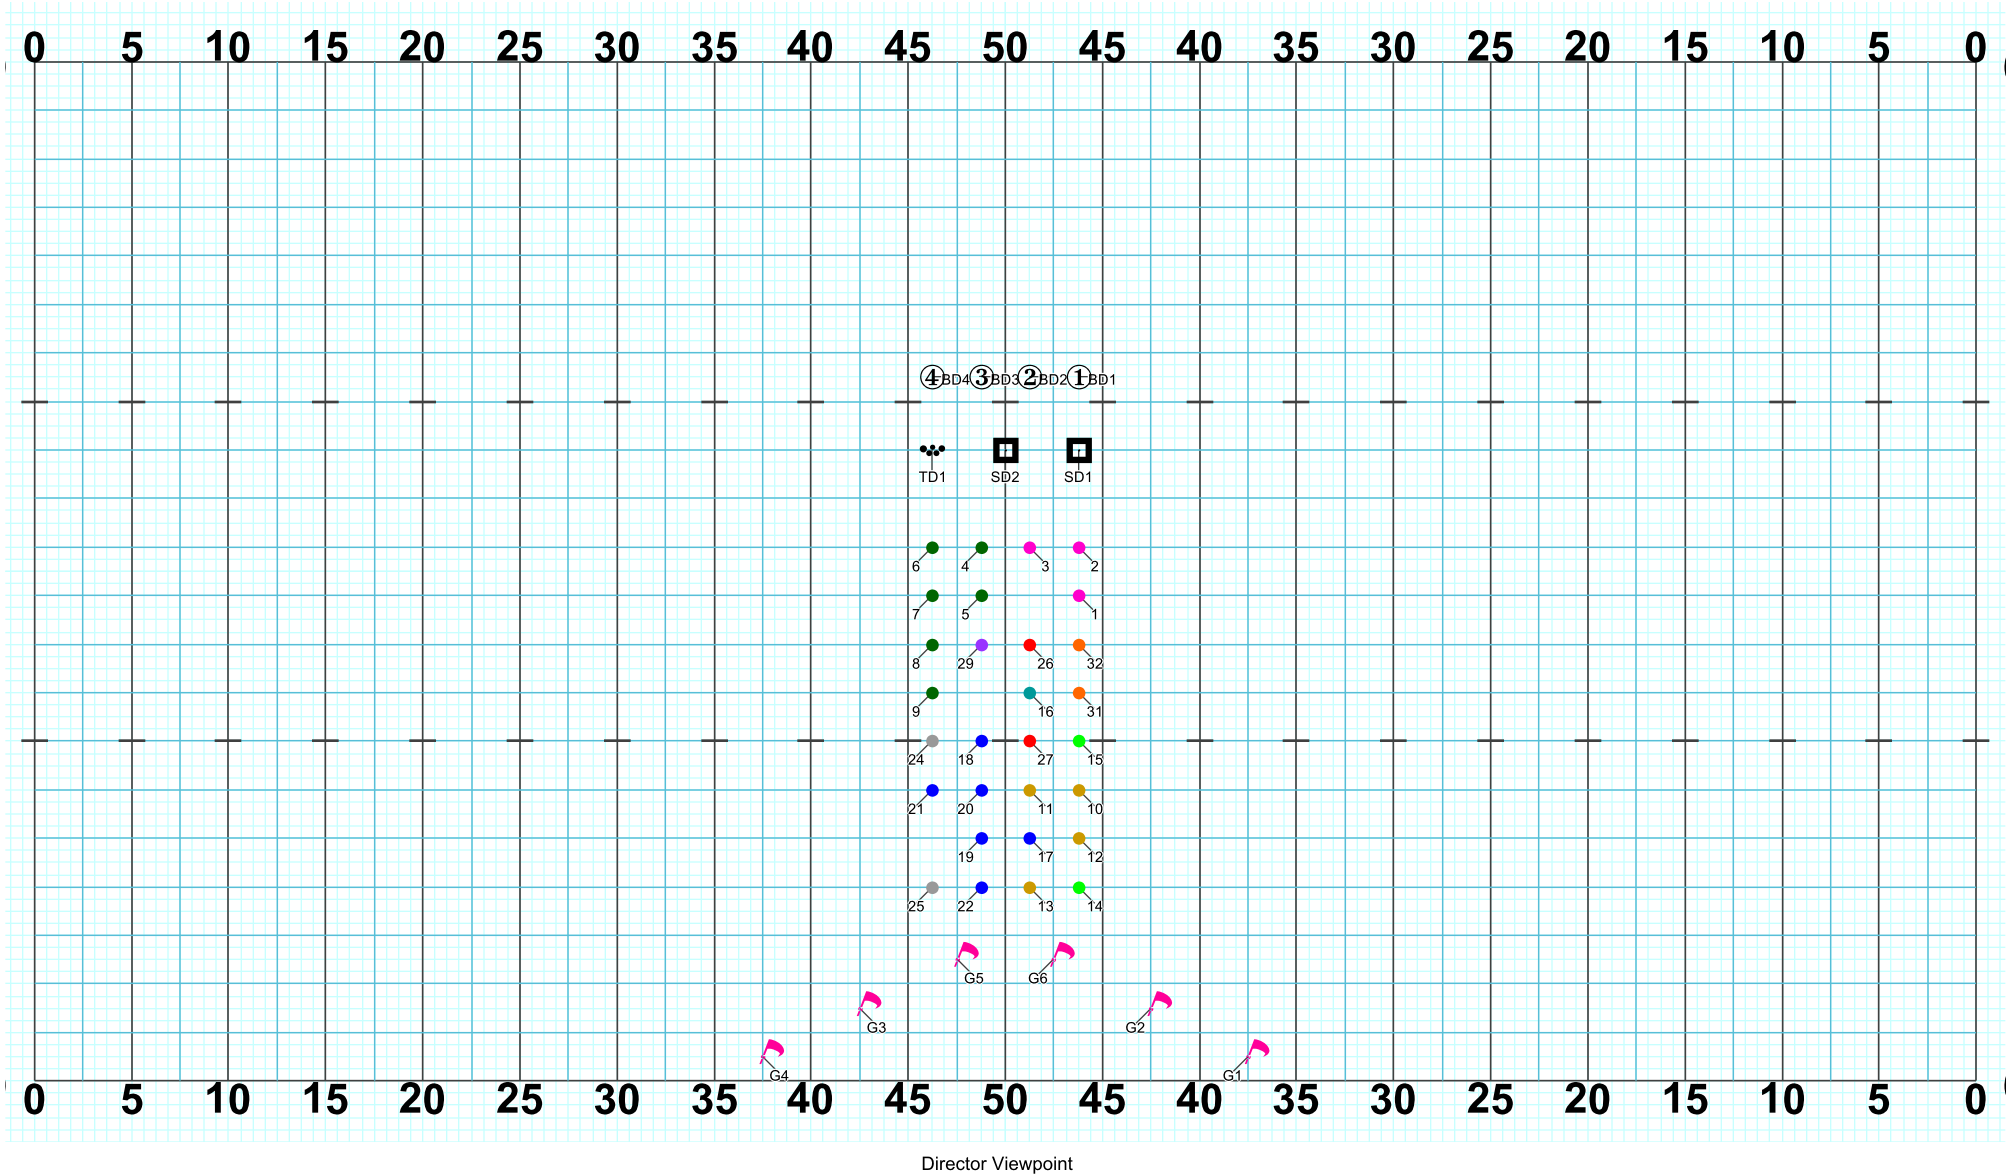

Director Viewpoint

Set #10 Counts: 0

Director Viewpoint

Set #11 Counts: 8 Measures: 1 - 2

Director Viewpoint

Set #12 Counts: 8 Measures: 3 - 4

Set #13 Counts: 8 Measures: 5 - 6

Set #14 Counts: 8 Measures: 7 - 8

Director Viewpoint

Director Viewpoint

Set #15 Counts: 8 Measures: 9 - 10

Set #28 Counts: 12 Measures: 38 - 40

Director Viewpoint

Set #29 Counts: 4 Measures: 41

Set #30 Counts: 8 Measures: 42 - 43

Set #31 Counts: 8 Measures: 44 - 45

Director Viewpoint

Set #36 Counts: 8 Measures: 56 - 57

Set #37 Counts: 8 Measures: 58 - 59