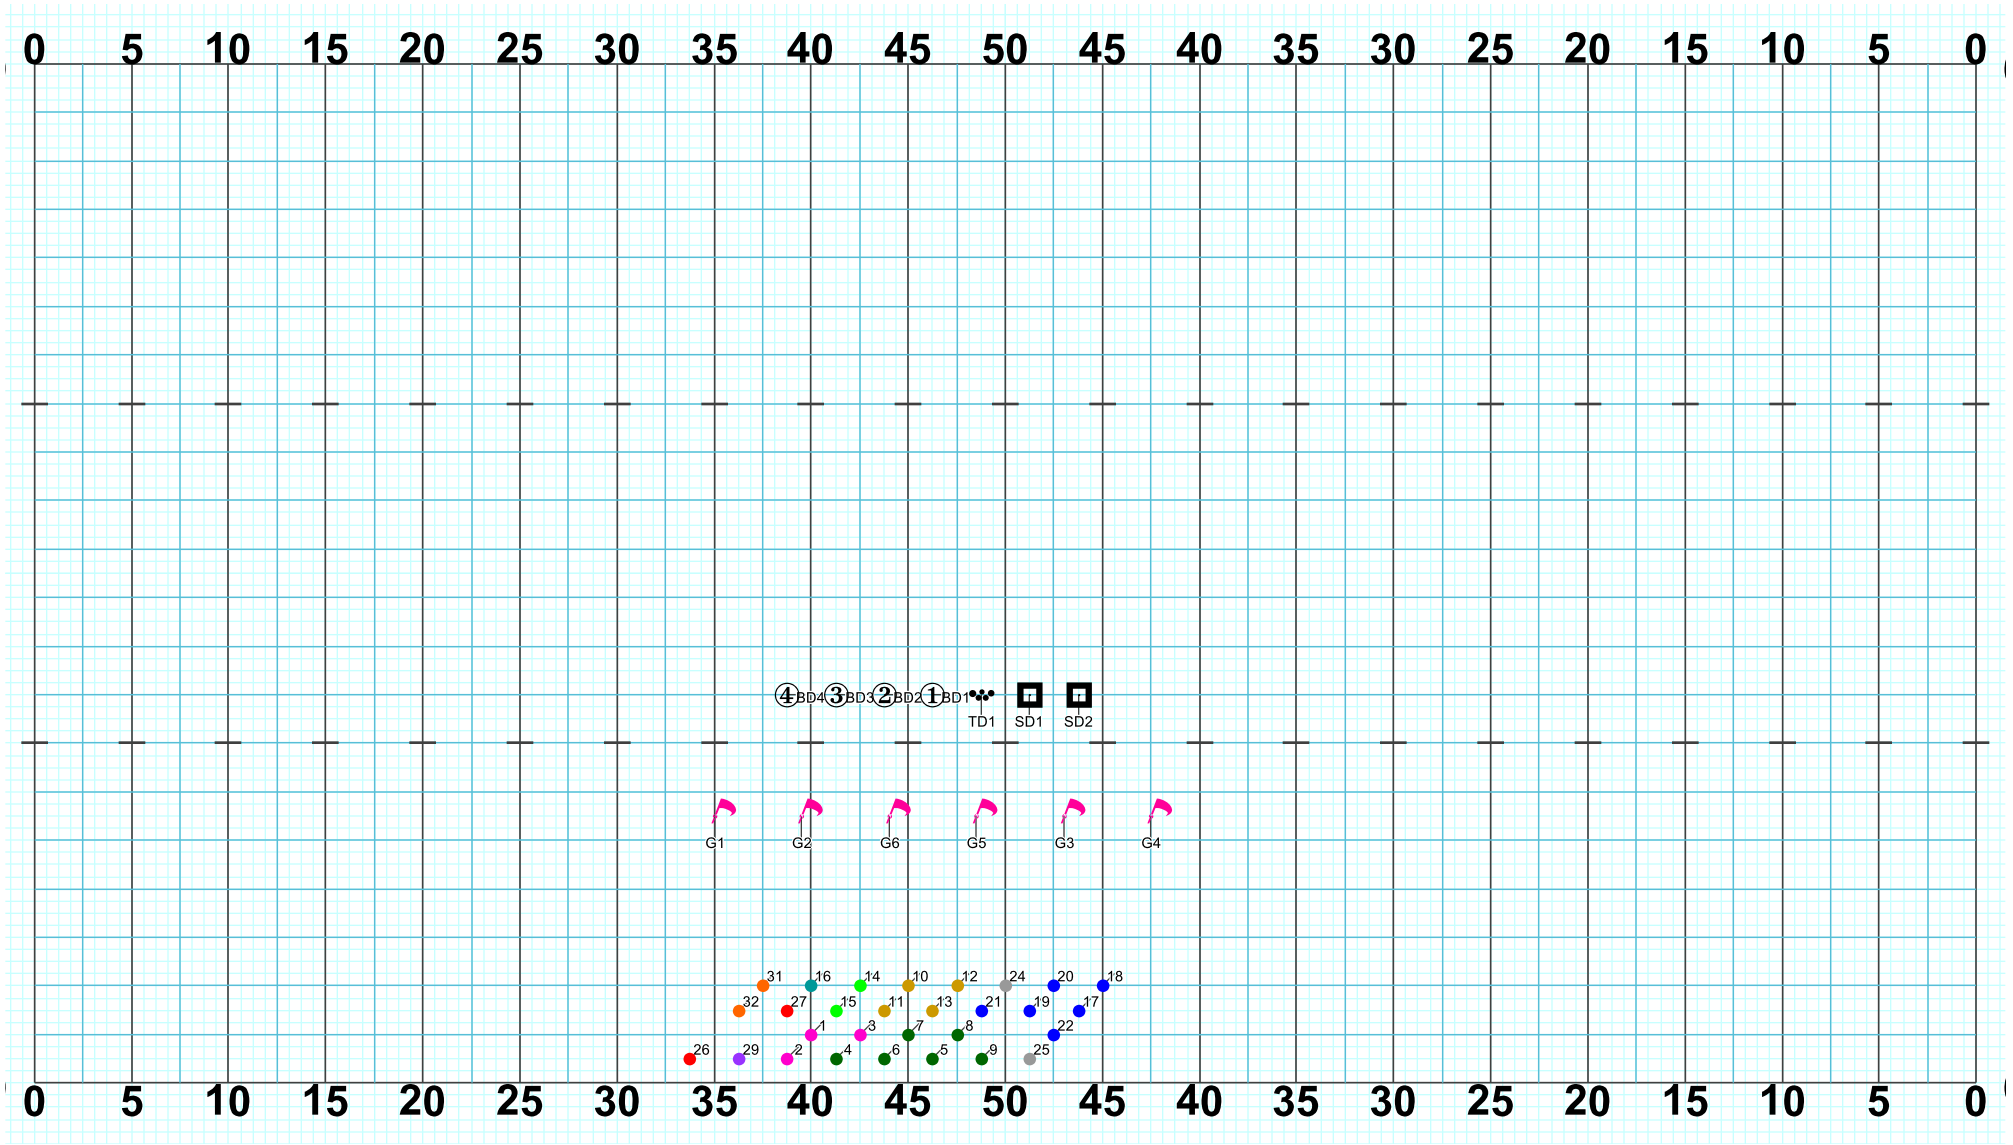

# RIVER VIEW 2019 - MYTHOS - Part 2 - Medusa

Director Viewpoint

Set #20 Counts: 8 Measures: 21 - 22

Set #21 Counts: 16 Measures: 23 - 26

Set #22 Counts: 8 Measures: 27 - 28

Director Viewpoint

Set #23 Counts: 8 Measures: 29 - 30

# RIVER VIEW 2019 - MYTHOS - Part 2 - Medusa

Set #24 Counts: 4 Measures: 31

Director Viewpoint

Set #25 Counts: 8 Measures: 32 - 33

Director Viewpoint

Set #26 Counts: 8 Measures: 34 - 35

Director Viewpoint

Set #27 Counts: 8 Measures: 36 - 37

Set #28 Counts: 12 Measures: 38 - 40

Director Viewpoint

Set #29 Counts: 4 Measures: 41

Set #30 Counts: 8 Measures: 42 - 43

Set #31 Counts: 8 Measures: 44 - 45

Director Viewpoint

Set #36 Counts: 8 Measures: 56 - 57

Set #37 Counts: 8 Measures: 58 - 59