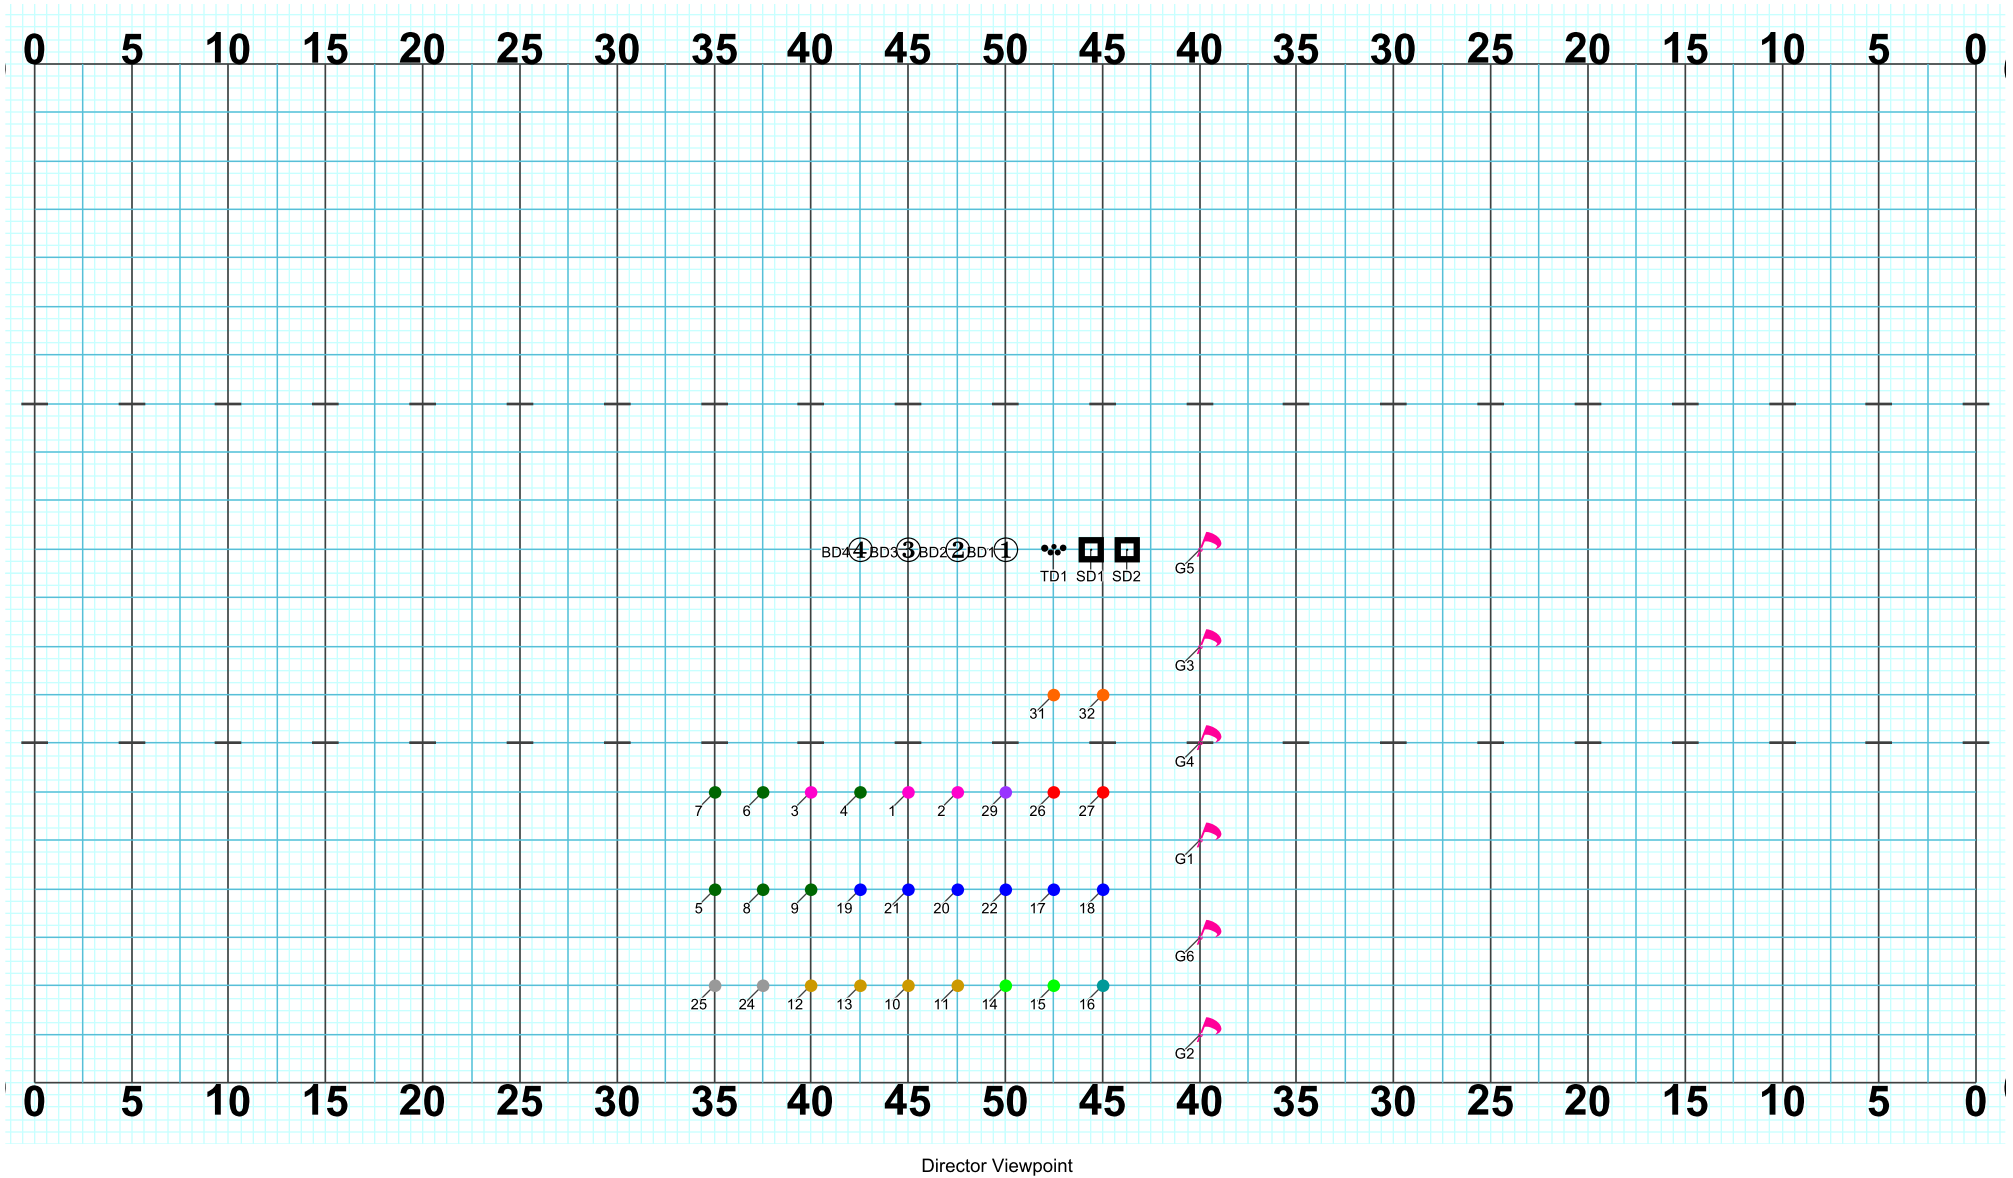

Set #28 Counts: 12 Measures: 38 - 40

Director Viewpoint

Set #29 Counts: 4 Measures: 41

Set #30 Counts: 8 Measures: 42 - 43

Set #31 Counts: 8 Measures: 44 - 45

# RIVER VIEW 2019 - MYTHOS - Part 2 - Medusa

Set #32 Counts: 8 Measures: 46 - 47

Director Viewpoint

Set #33 Counts: 16 Measures: 48 - 51

Set #34 Counts: 8 Measures: 52 - 53

Set #35 Counts: 8 Measures: 54 - 55

Director Viewpoint

Set #36 Counts: 8 Measures: 56 - 57

Set #37 Counts: 8 Measures: 58 - 59