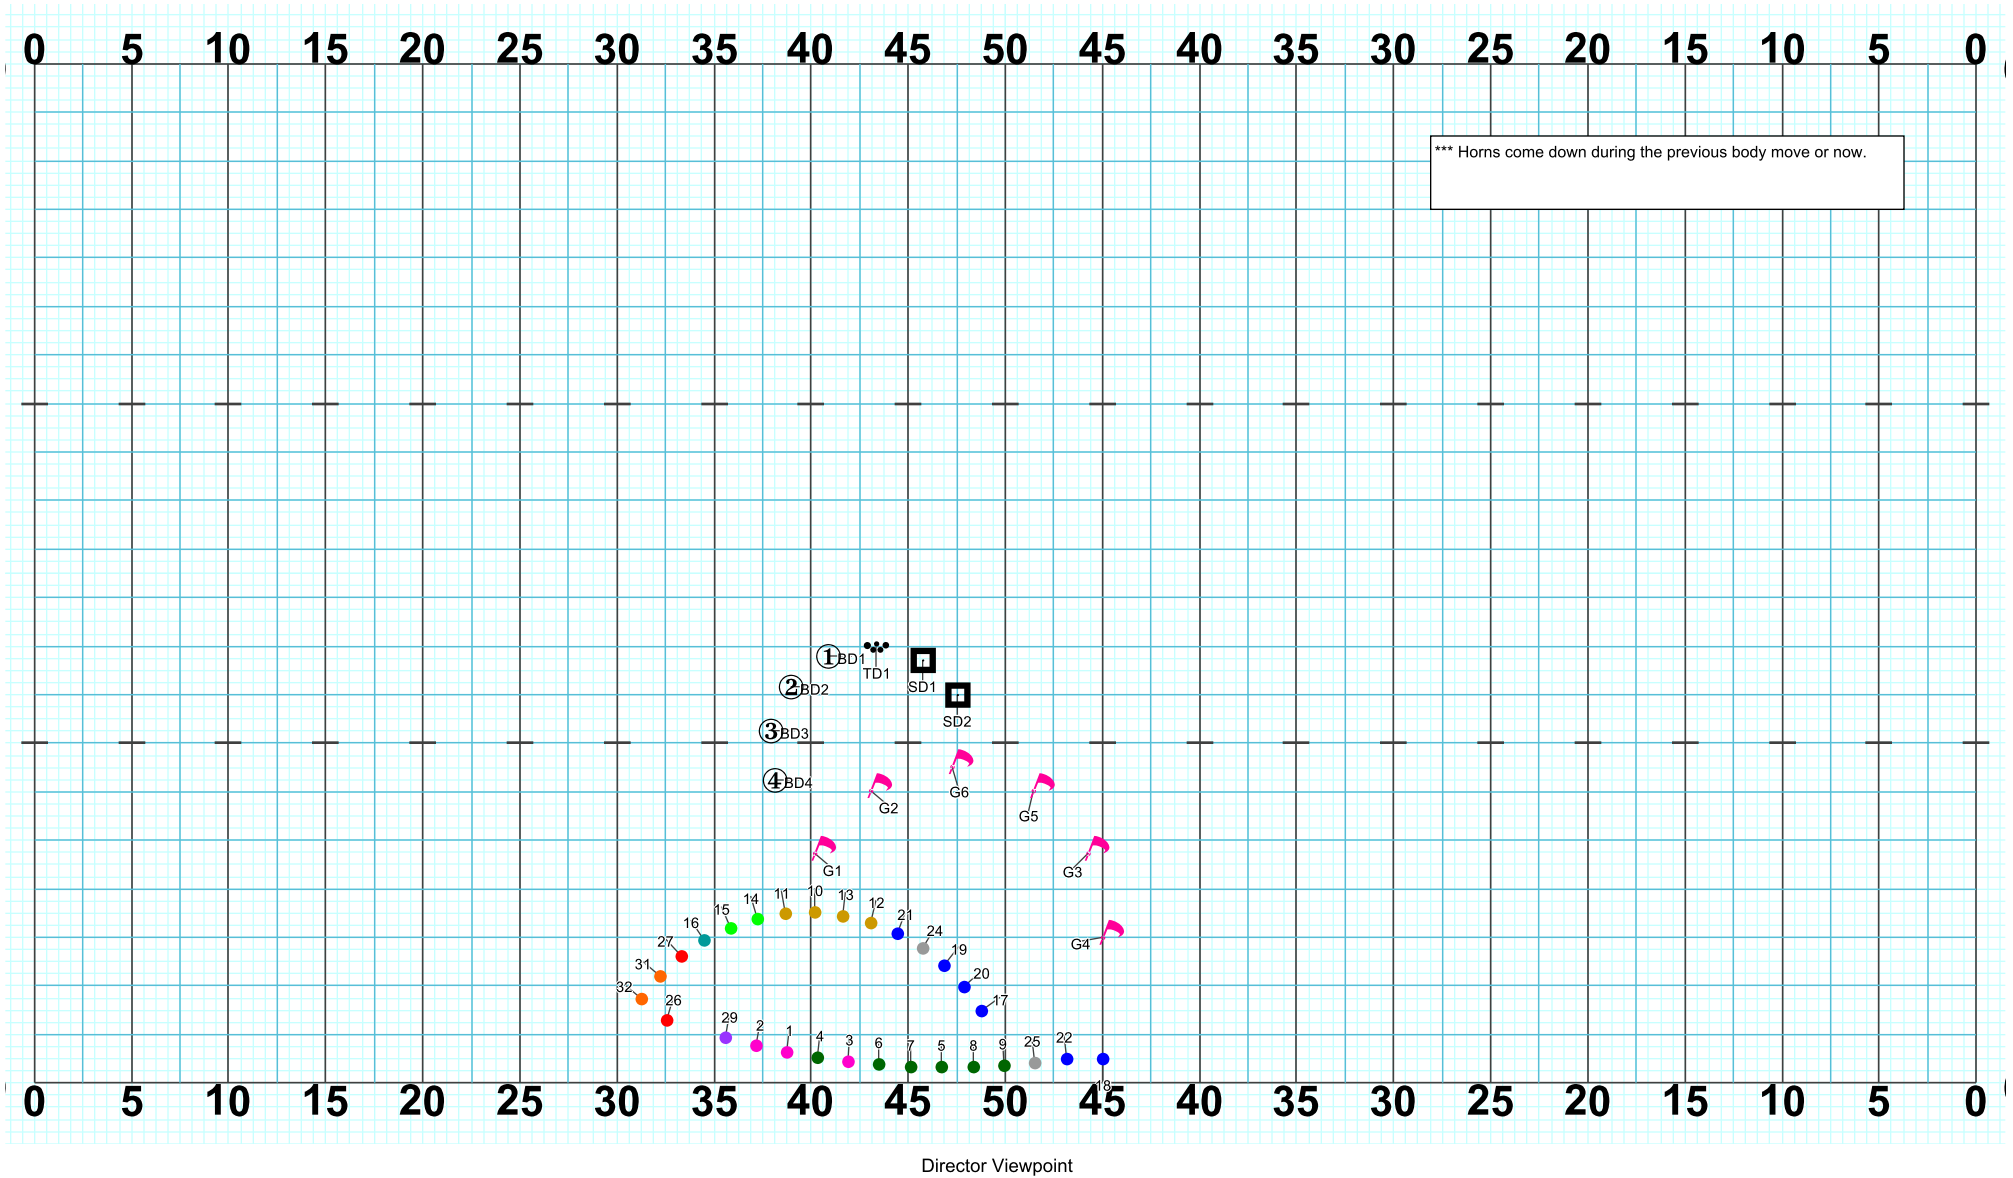

# RIVER VIEW 2019 - MYTHOS - Part 2 - Medusa

Director Viewpoint

Set #20 Counts: 8 Measures: 21 - 22

Set #21 Counts: 16 Measures: 23 - 26

Set #22 Counts: 8 Measures: 27 - 28

Director Viewpoint

Set #23 Counts: 8 Measures: 29 - 30

# RIVER VIEW 2019 - MYTHOS - Part 2 - Medusa

Set #24 Counts: 4 Measures: 31

Director Viewpoint

Set #25 Counts: 8 Measures: 32 - 33

Director Viewpoint

Set #26 Counts: 8 Measures: 34 - 35

Director Viewpoint

Set #27 Counts: 8 Measures: 36 - 37

Set #28 Counts: 12 Measures: 38 - 40

Director Viewpoint

Set #29 Counts: 4 Measures: 41

Set #30 Counts: 8 Measures: 42 - 43

Set #31 Counts: 8 Measures: 44 - 45

Director Viewpoint

Set #36 Counts: 8 Measures: 56 - 57

Set #37 Counts: 8 Measures: 58 - 59