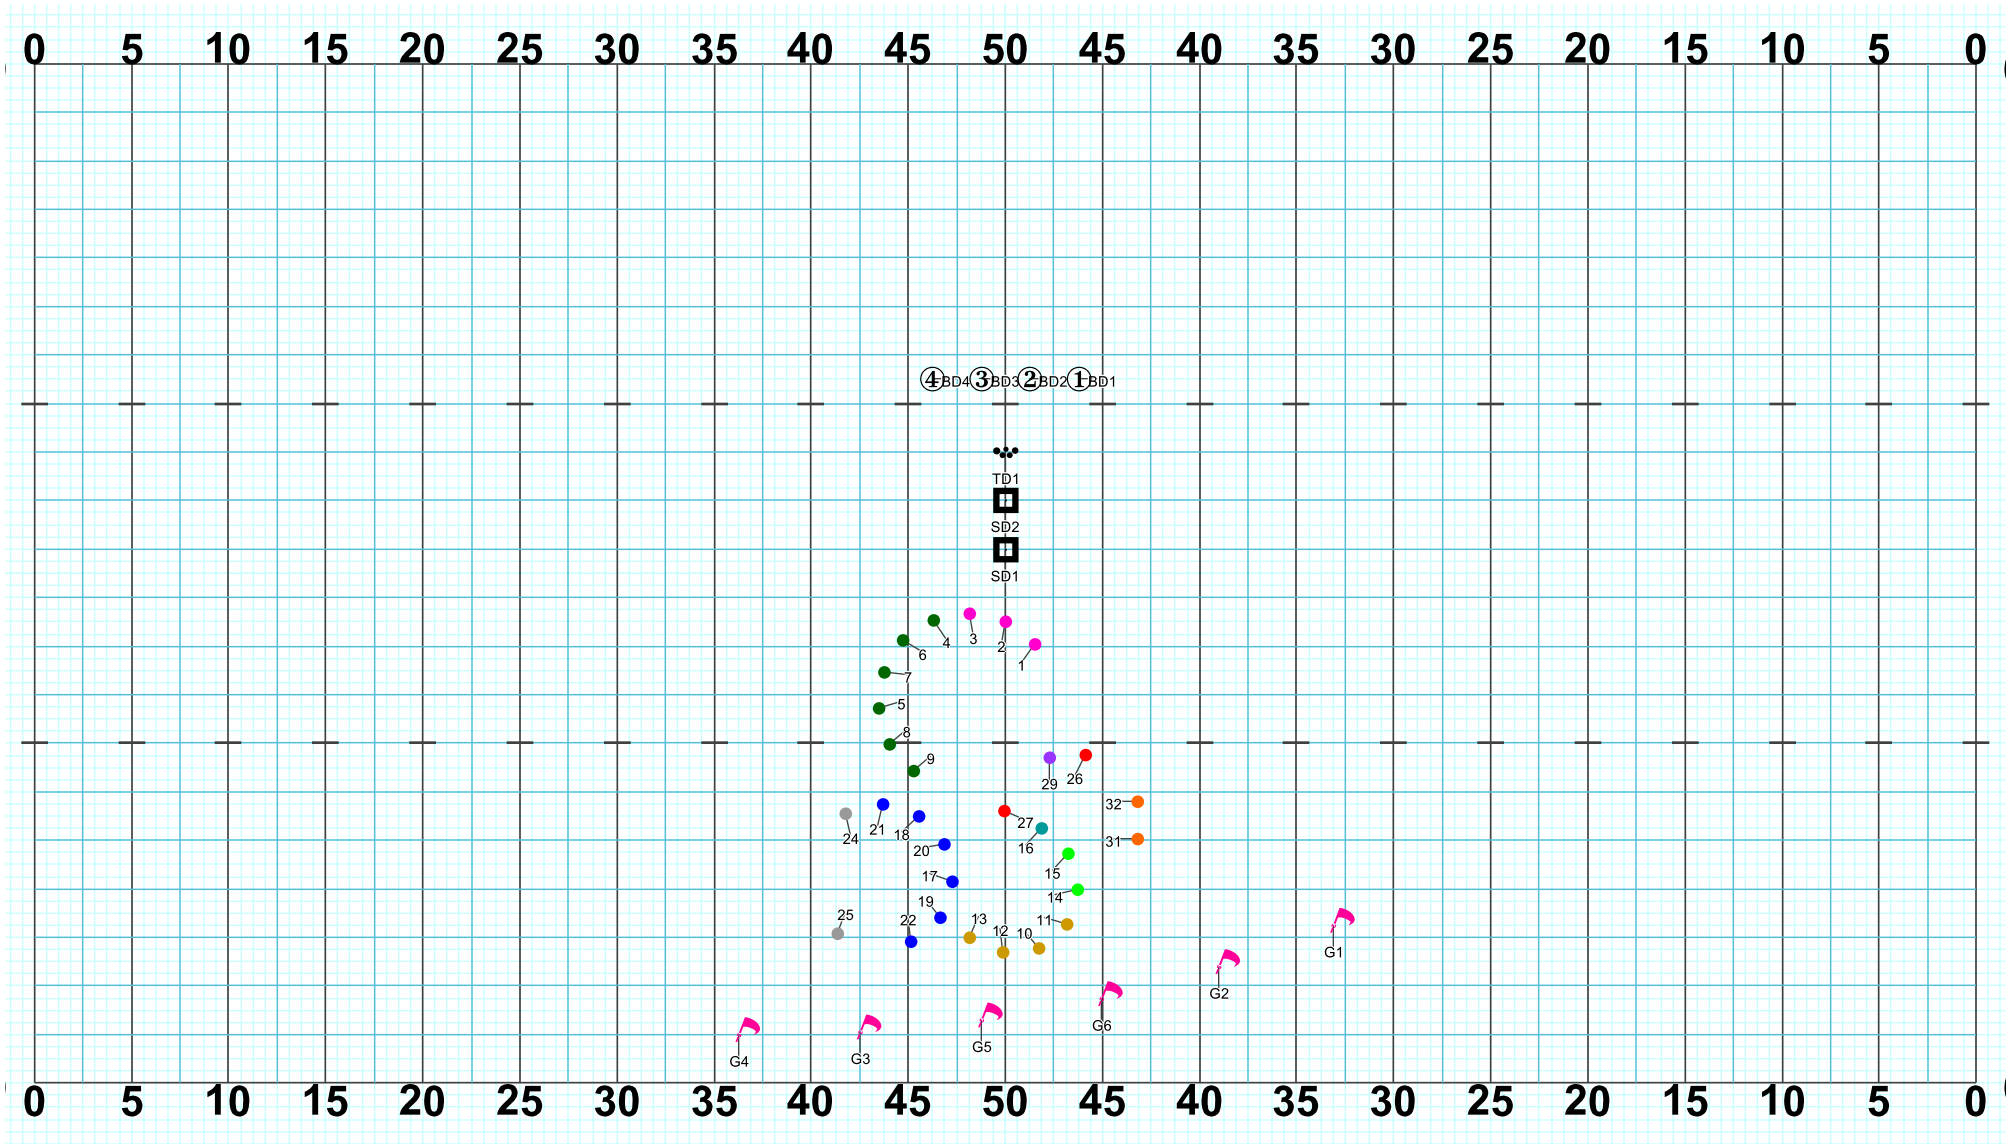

Director Viewpoint

Set #10 Counts: 0

Director Viewpoint

Set #11 Counts: 8 Measures: 1 - 2

Director Viewpoint

Set #12 Counts: 8 Measures: 3 - 4

Set #13 Counts: 8 Measures: 5 - 6

Set #14 Counts: 8 Measures: 7 - 8

Director Viewpoint

Director Viewpoint

Set #15 Counts: 8 Measures: 9 - 10

# RIVER VIEW 2019 - MYTHOS - Part 2 - Medusa

Set #16 Counts: 16 Measures: 11 - 14

Director Viewpoint

Set #17 Counts: 8 Measures: 15 - 16

Set #18 Counts: 8 Measures: 17 - 18

# RIVER VIEW 2019 - MYTHOS - Part 2 - Medusa

Director Viewpoint

Set #19 Counts: 8 Measures: 19 - 20