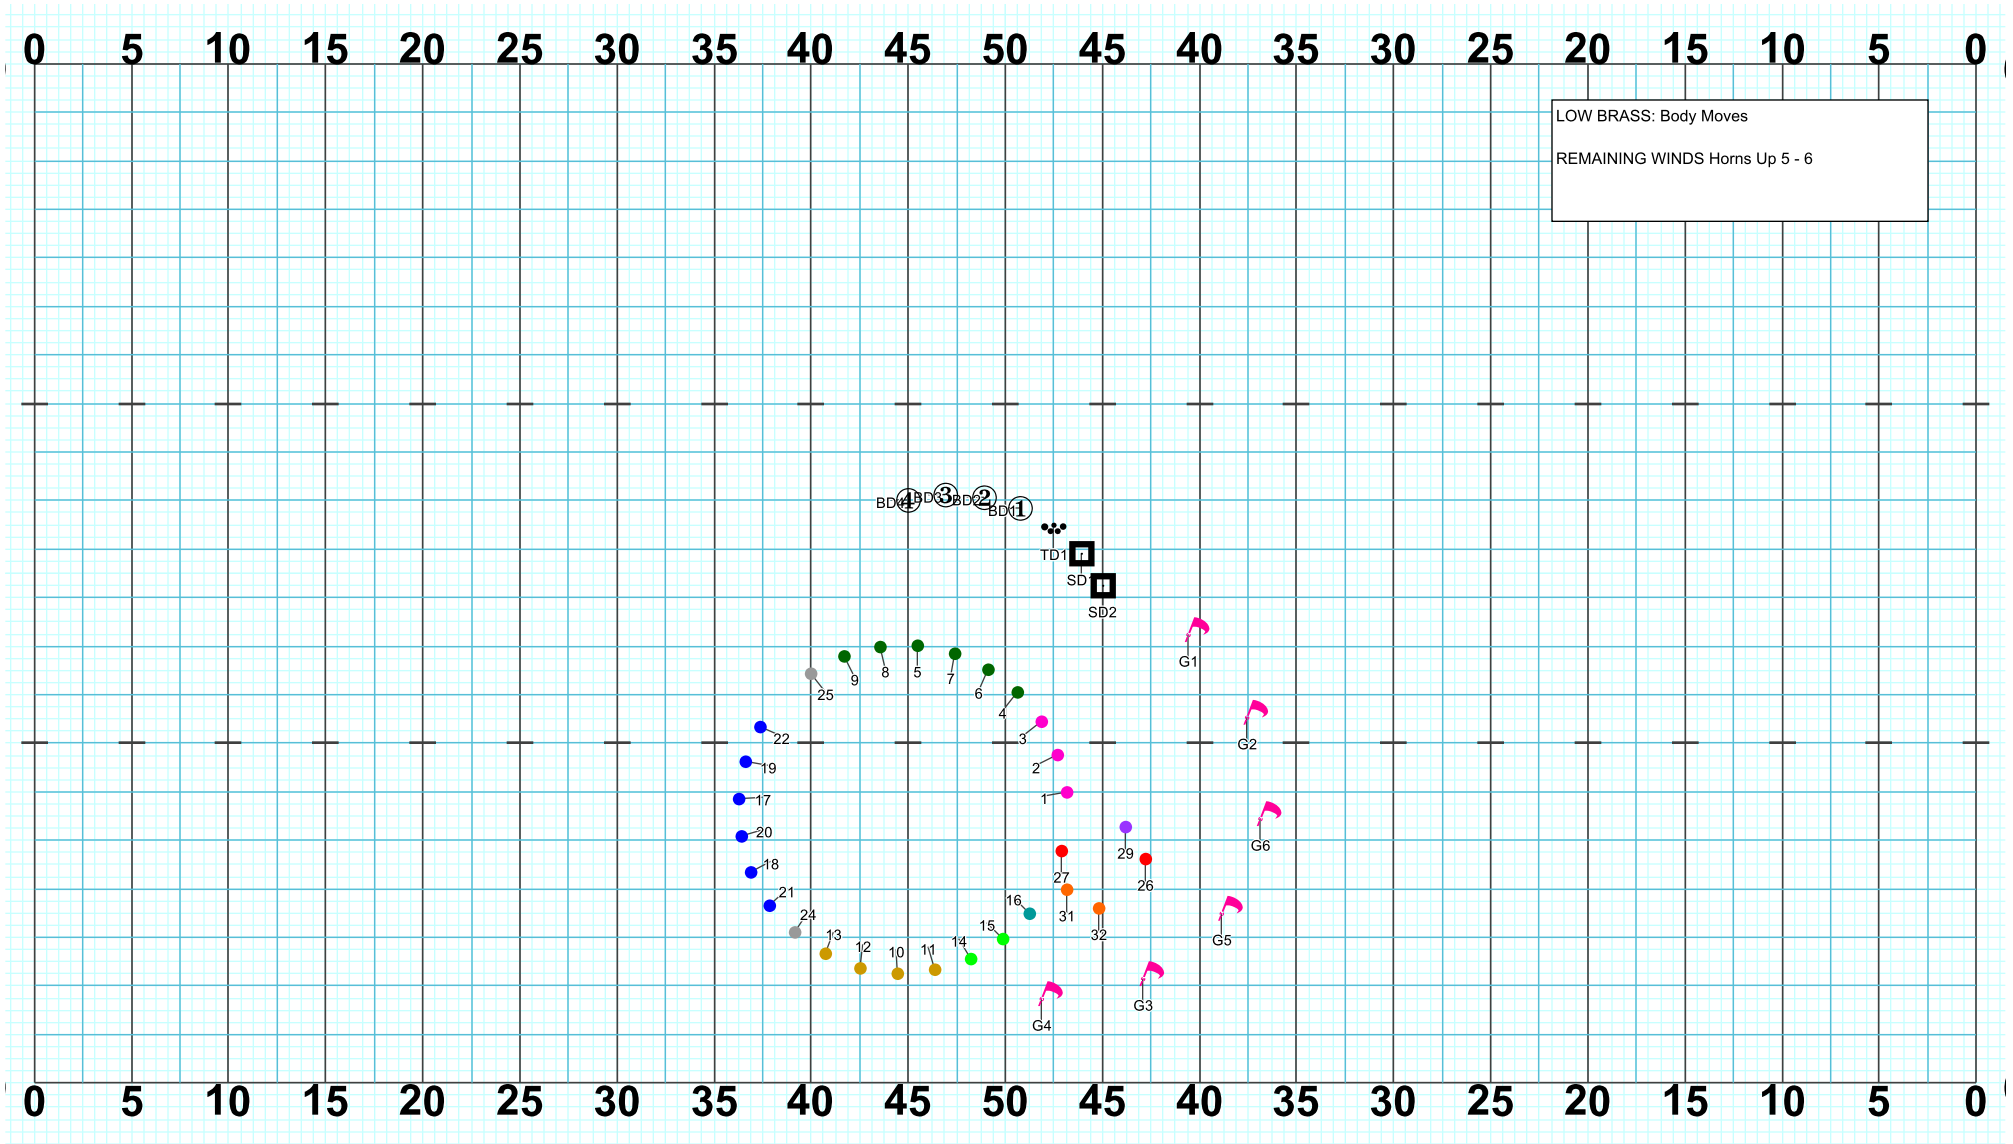

RIVER VIEW 2019 - MYTHOS - Part 2 - Medusa

Director Viewpoint

Set #20 Counts: 8 Measures: 21 - 22