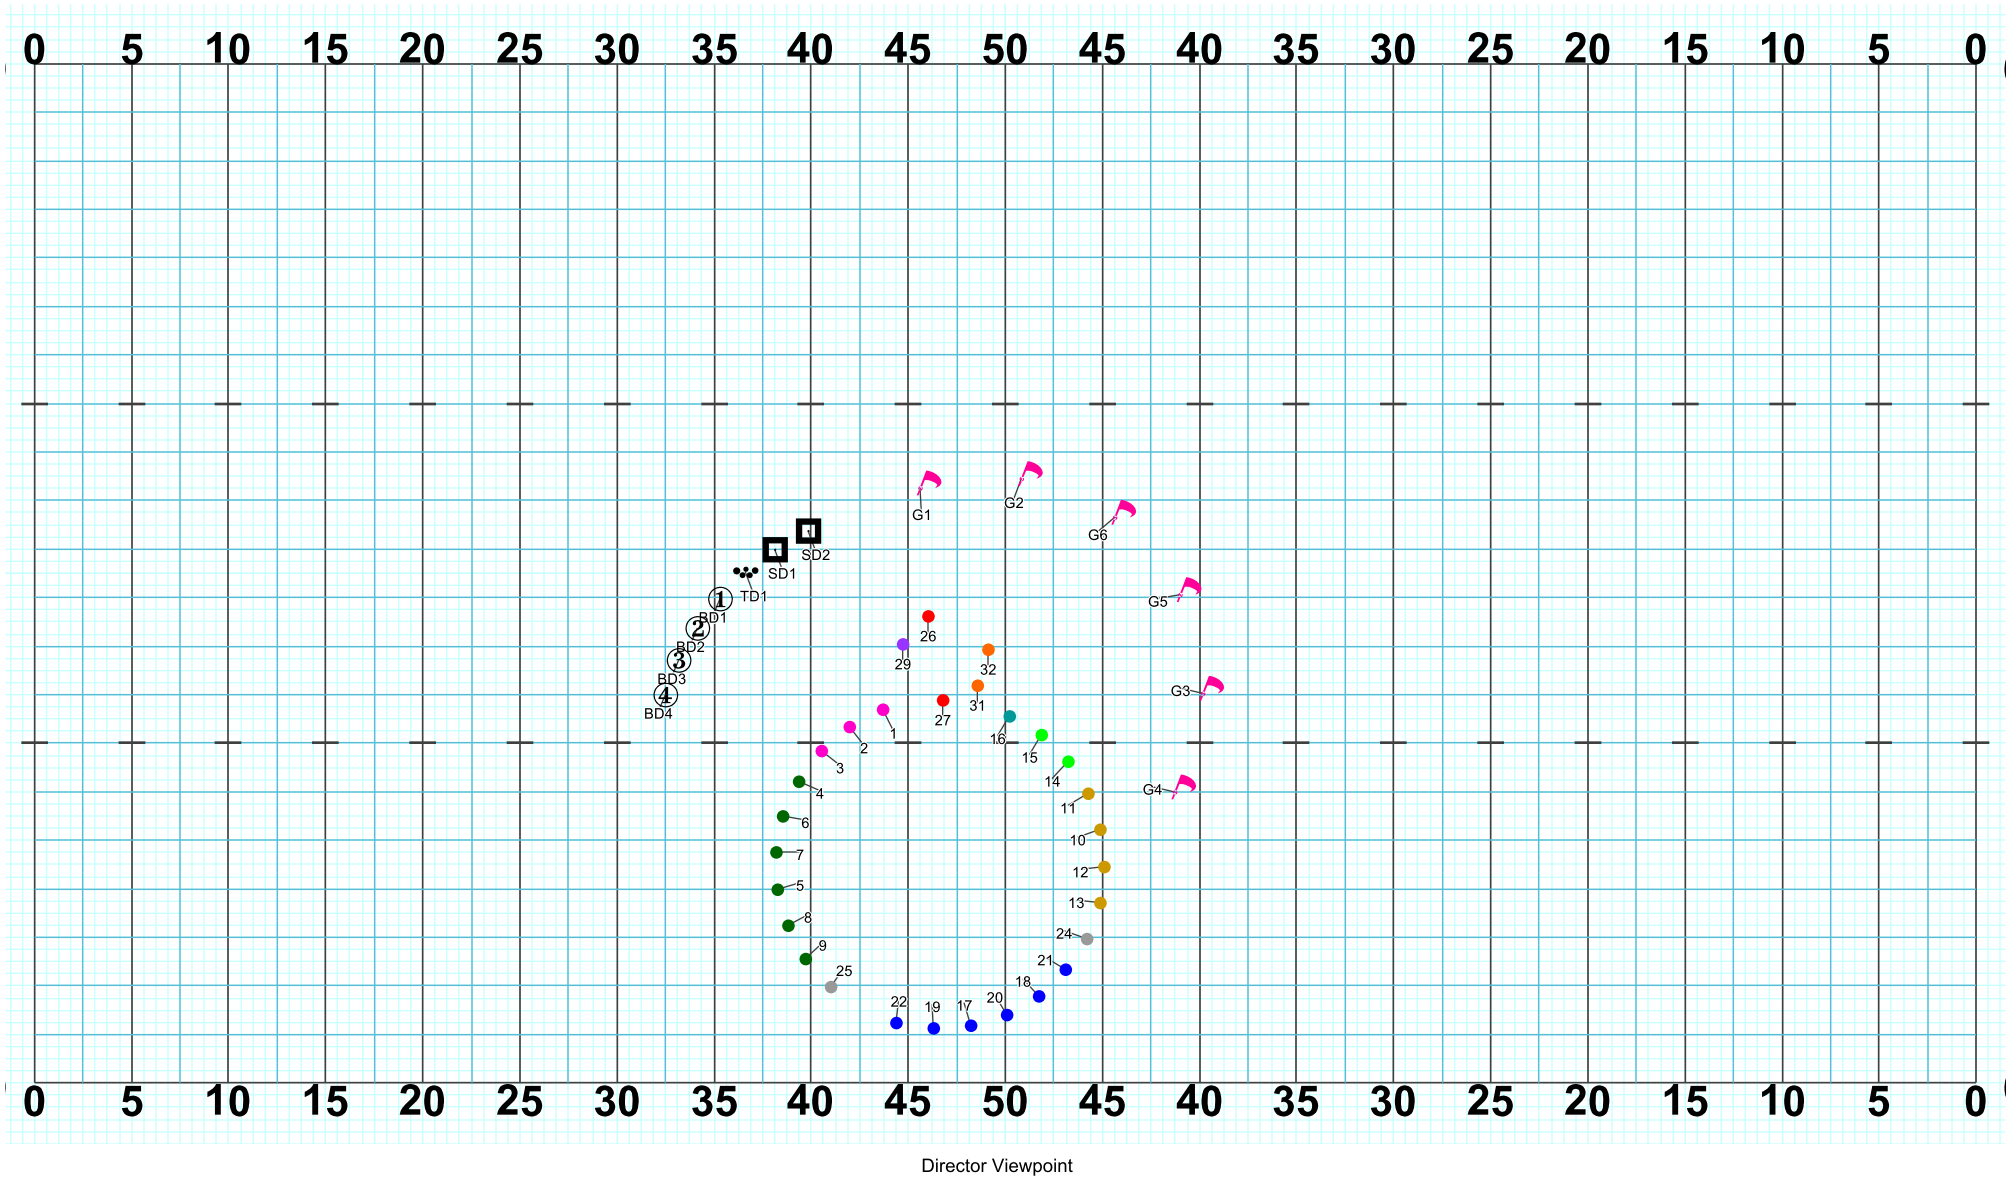

# RIVER VIEW 2019 - MYTHOS - Part 2 - Medusa

Director Viewpoint

Set #19 Counts: 8 Measures: 19 - 20

# RIVER VIEW 2019 - MYTHOS - Part 2 - Medusa

Director Viewpoint

Set #20 Counts: 8 Measures: 21 - 22

Set #21 Counts: 16 Measures: 23 - 26

Set #22 Counts: 8 Measures: 27 - 28

Director Viewpoint

Set #23 Counts: 8 Measures: 29 - 30

# RIVER VIEW 2019 - MYTHOS - Part 2 - Medusa

Set #24 Counts: 4 Measures: 31

Director Viewpoint

Set #25 Counts: 8 Measures: 32 - 33

Director Viewpoint

Set #26 Counts: 8 Measures: 34 - 35

Director Viewpoint

Set #27 Counts: 8 Measures: 36 - 37

Set #28 Counts: 12 Measures: 38 - 40

Director Viewpoint

Set #29 Counts: 4 Measures: 41

Set #30 Counts: 8 Measures: 42 - 43

Set #31 Counts: 8 Measures: 44 - 45