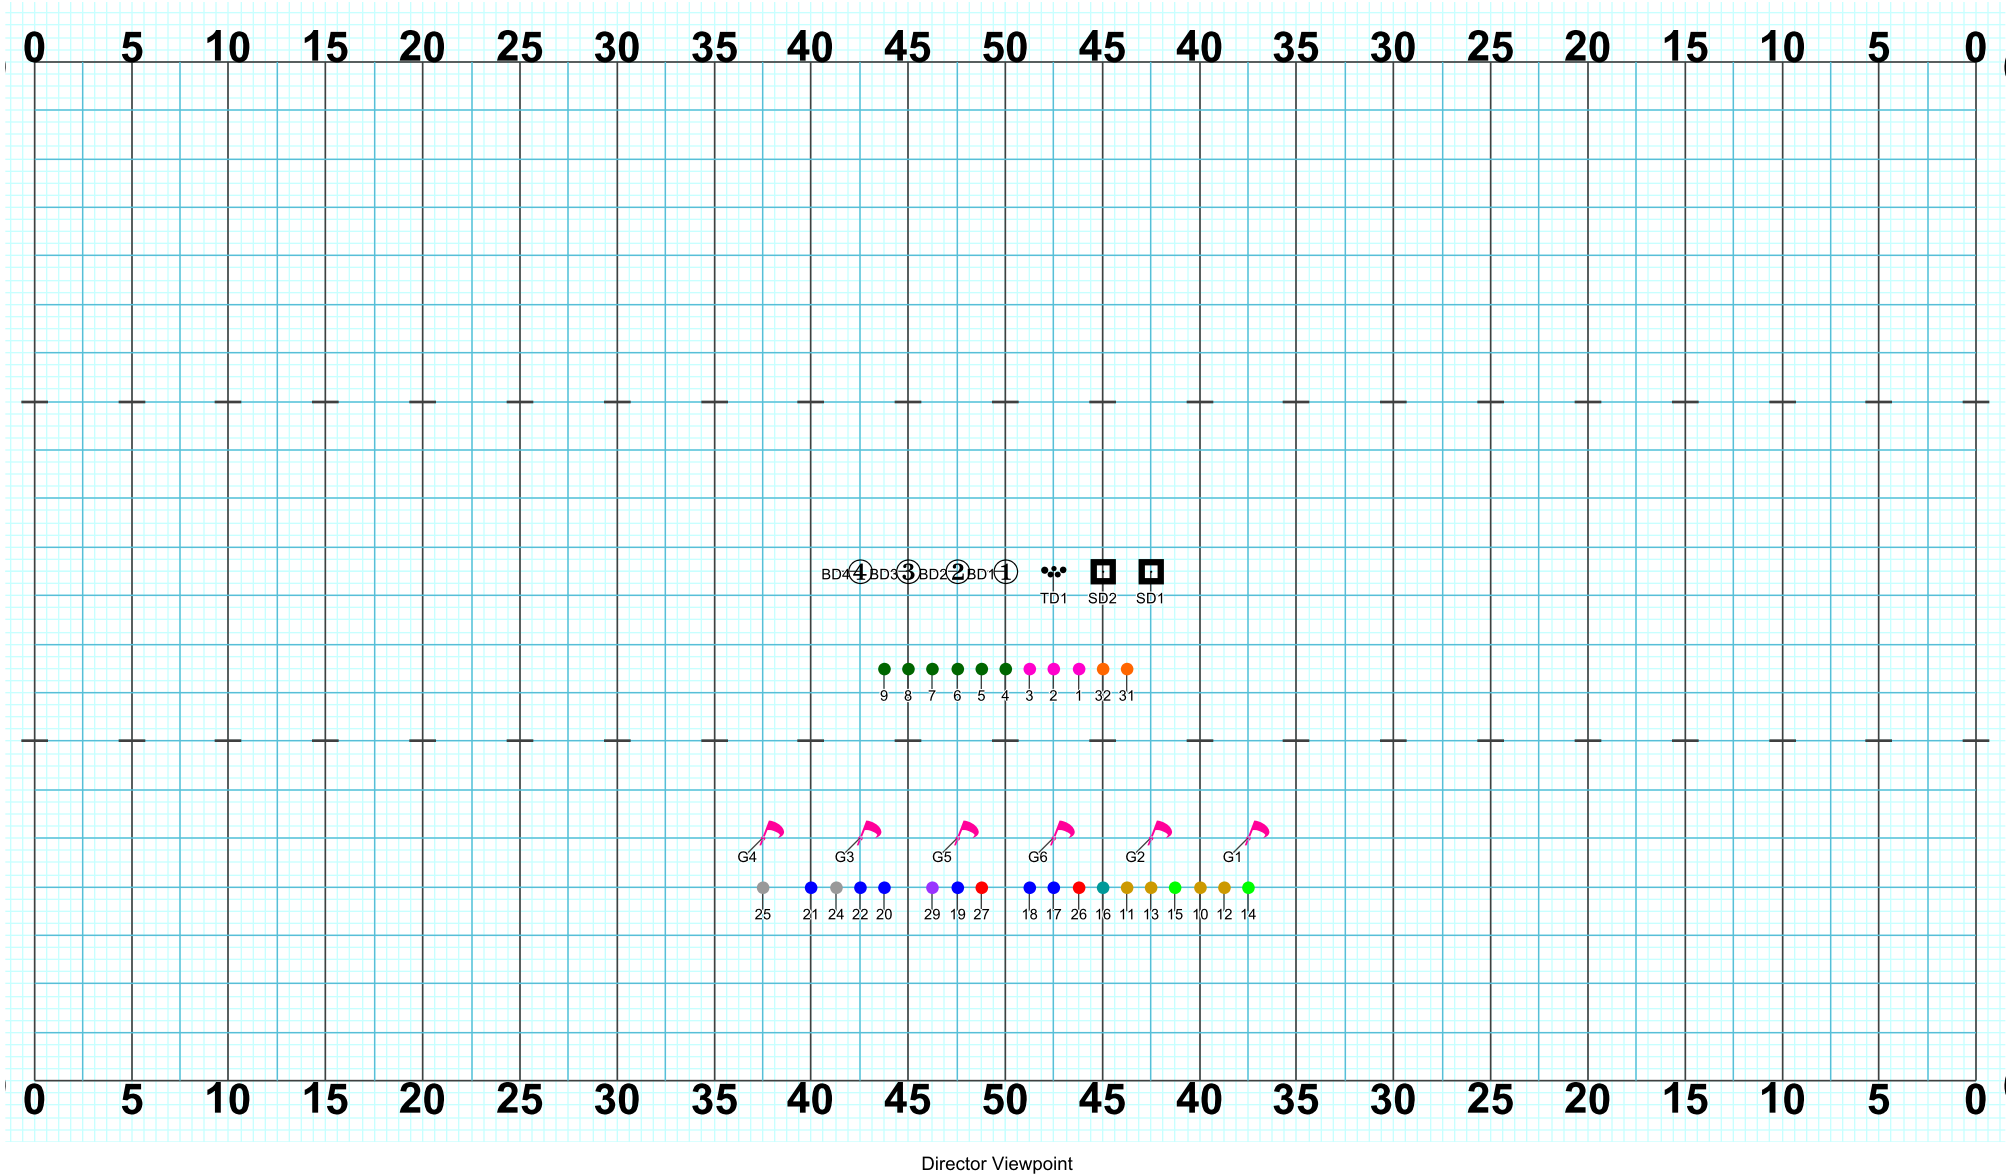

Director Viewpoint

Set #10 Counts: 0

Director Viewpoint

Set #11 Counts: 8 Measures: 1 - 2

Director Viewpoint

Set #12 Counts: 8 Measures: 3 - 4

Set #13 Counts: 8 Measures: 5 - 6

Set #14 Counts: 8 Measures: 7 - 8

Director Viewpoint

Director Viewpoint

Set #15 Counts: 8 Measures: 9 - 10

# RIVER VIEW 2019 - MYTHOS - Part 2 - Medusa

Director Viewpoint

Set #19 Counts: 8 Measures: 19 - 20

Set #28 Counts: 12 Measures: 38 - 40

Director Viewpoint

Set #29 Counts: 4 Measures: 41

Set #30 Counts: 8 Measures: 42 - 43

Set #31 Counts: 8 Measures: 44 - 45