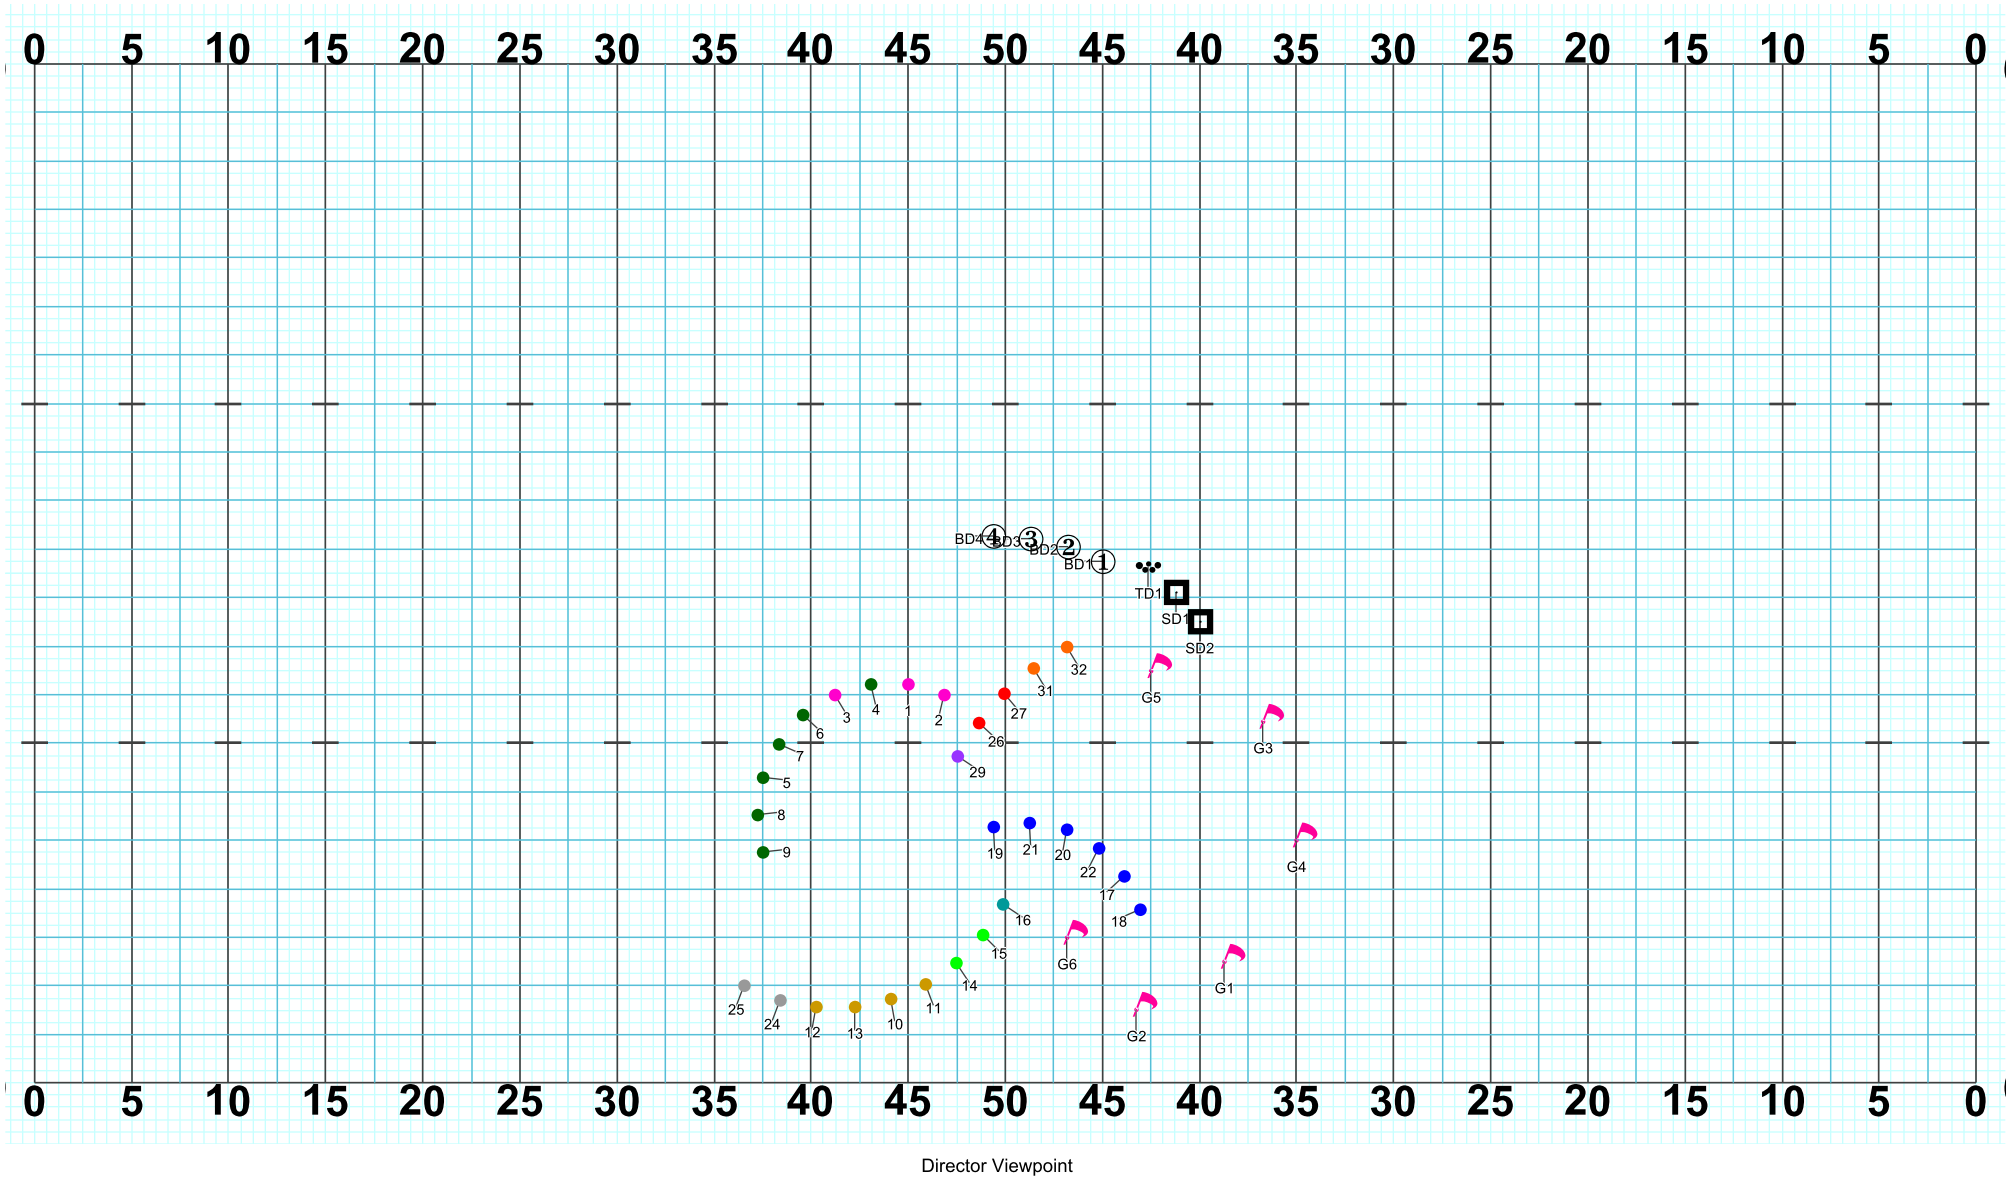

Set #28 Counts: 12 Measures: 38 - 40

Director Viewpoint

Set #29 Counts: 4 Measures: 41

Set #30 Counts: 8 Measures: 42 - 43

Set #31 Counts: 8 Measures: 44 - 45

# RIVER VIEW 2019 - MYTHOS - Part 2 - Medusa

Set #32 Counts: 8 Measures: 46 - 47

Director Viewpoint

Set #33 Counts: 16 Measures: 48 - 51

Set #34 Counts: 8 Measures: 52 - 53

Set #35 Counts: 8 Measures: 54 - 55

Director Viewpoint

Set #36 Counts: 8 Measures: 56 - 57

Set #37 Counts: 8 Measures: 58 - 59

# RIVER VIEW 2019 - MYTHOS - Part 2 - Medusa

Set #38 Counts: 8 Measures: 60 - 61