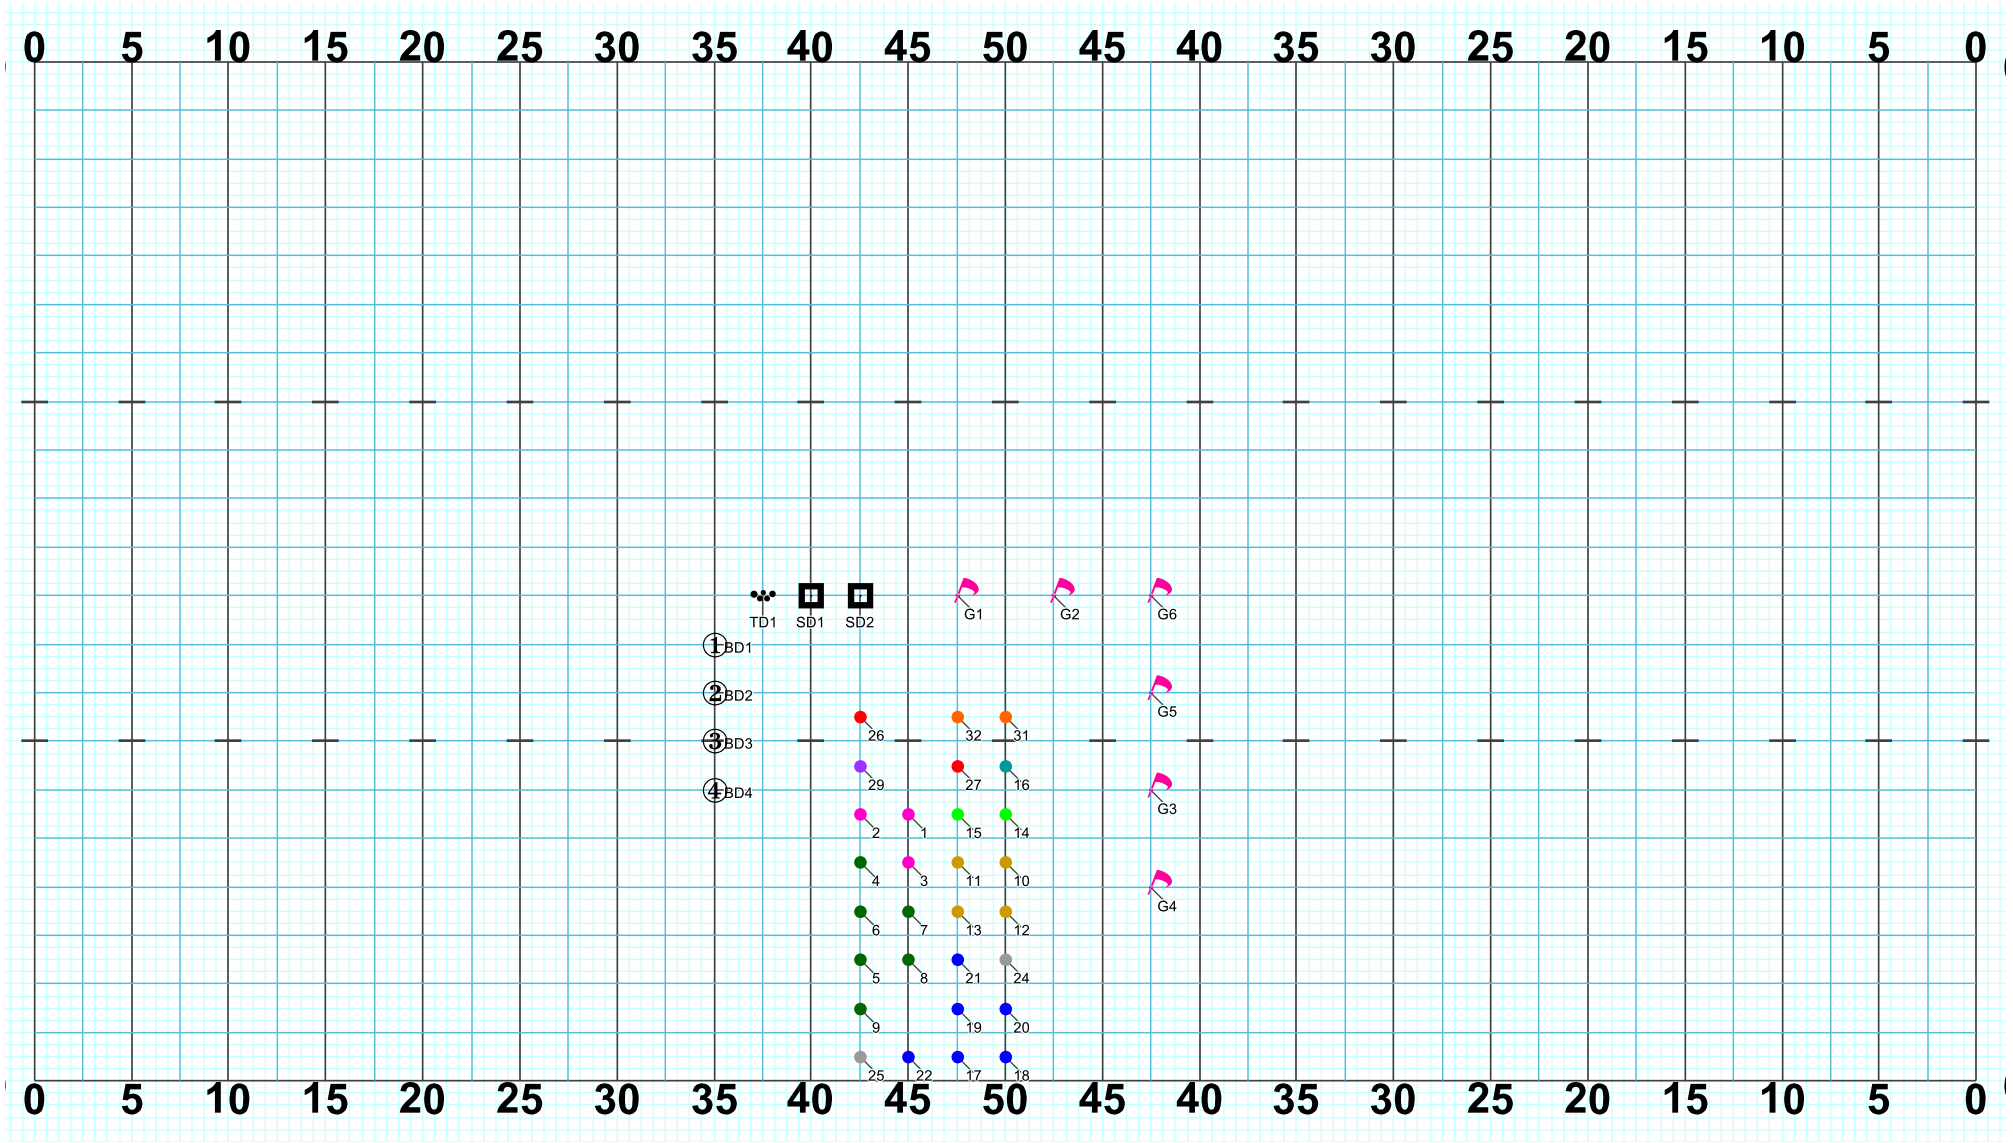

Director Viewpoint

Set #10 Counts: 0

Director Viewpoint

Set #11 Counts: 8 Measures: 1 - 2

Director Viewpoint

Set #12 Counts: 8 Measures: 3 - 4

Set #13 Counts: 8 Measures: 5 - 6

Set #14 Counts: 8 Measures: 7 - 8

# RIVER VIEW 2019 - MYTHOS - Part 2 - Medusa

Director Viewpoint

Set #20 Counts: 8 Measures: 21 - 22

Set #21 Counts: 16 Measures: 23 - 26

Set #22 Counts: 8 Measures: 27 - 28

Director Viewpoint

Set #23 Counts: 8 Measures: 29 - 30

# RIVER VIEW 2019 - MYTHOS - Part 2 - Medusa

Set #24 Counts: 4 Measures: 31

Director Viewpoint

Set #25 Counts: 8 Measures: 32 - 33

Director Viewpoint

Set #26 Counts: 8 Measures: 34 - 35

Director Viewpoint

Set #27 Counts: 8 Measures: 36 - 37

Set #28 Counts: 12 Measures: 38 - 40

Director Viewpoint

Set #29 Counts: 4 Measures: 41

Set #30 Counts: 8 Measures: 42 - 43

Set #31 Counts: 8 Measures: 44 - 45