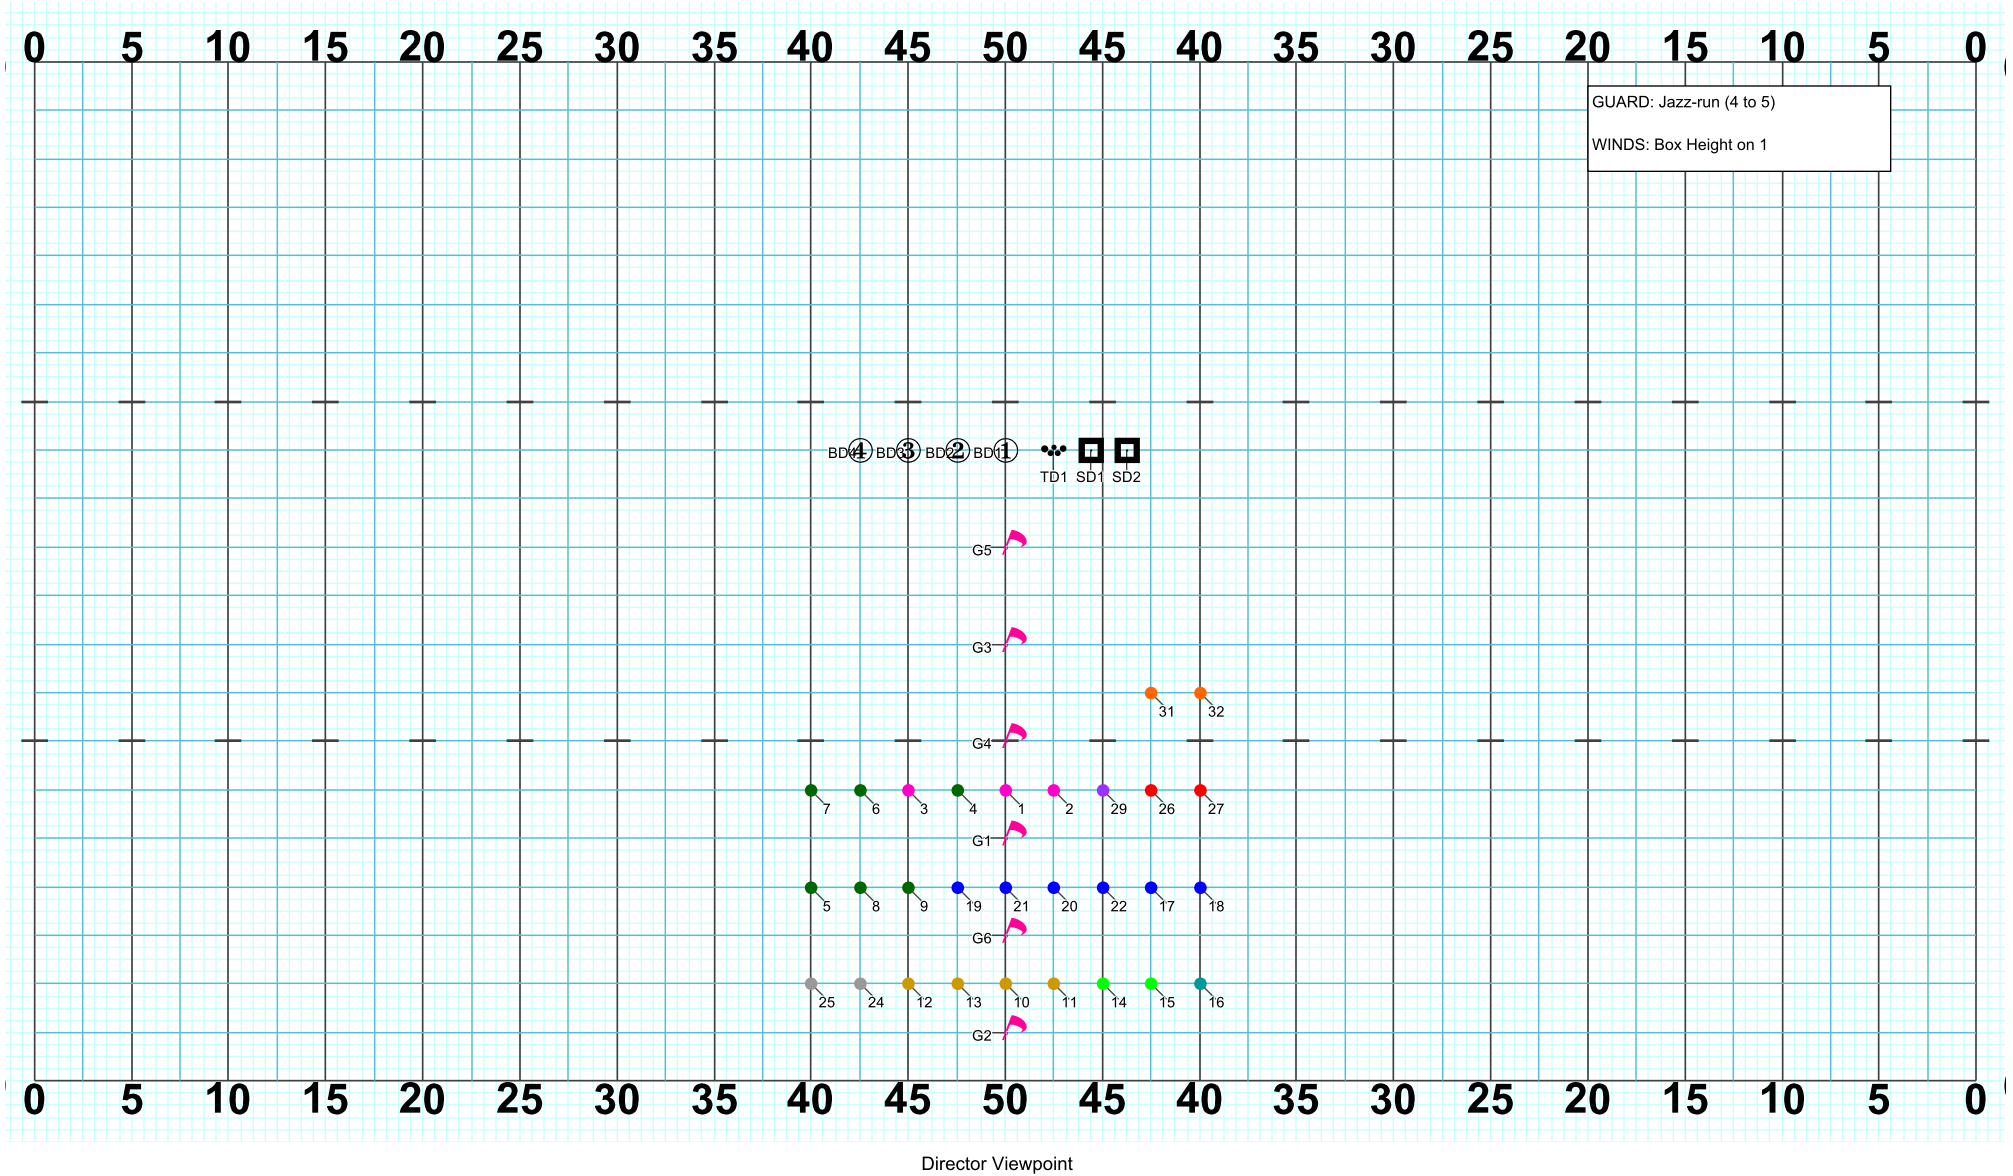

# RIVER VIEW 2019 - MYTHOS - Part 2 - Medusa

Set #32 Counts: 8 Measures: 46 - 47

Director Viewpoint

Set #33 Counts: 16 Measures: 48 - 51

Set #34 Counts: 8 Measures: 52 - 53

Set #35 Counts: 8 Measures: 54 - 55

Director Viewpoint

Set #36 Counts: 8 Measures: 56 - 57

Set #37 Counts: 8 Measures: 58 - 59

# RIVER VIEW 2019 - MYTHOS - Part 2 - Medusa

Set #38 Counts: 8 Measures: 60 - 61

# RIVER VIEW 2019 - MYTHOS - Part 2 - Medusa

Set #39 Counts: 8 Measures: 62 - 63

Set #40 Counts: 8 Measures: 64 - 65

Director Viewpoint