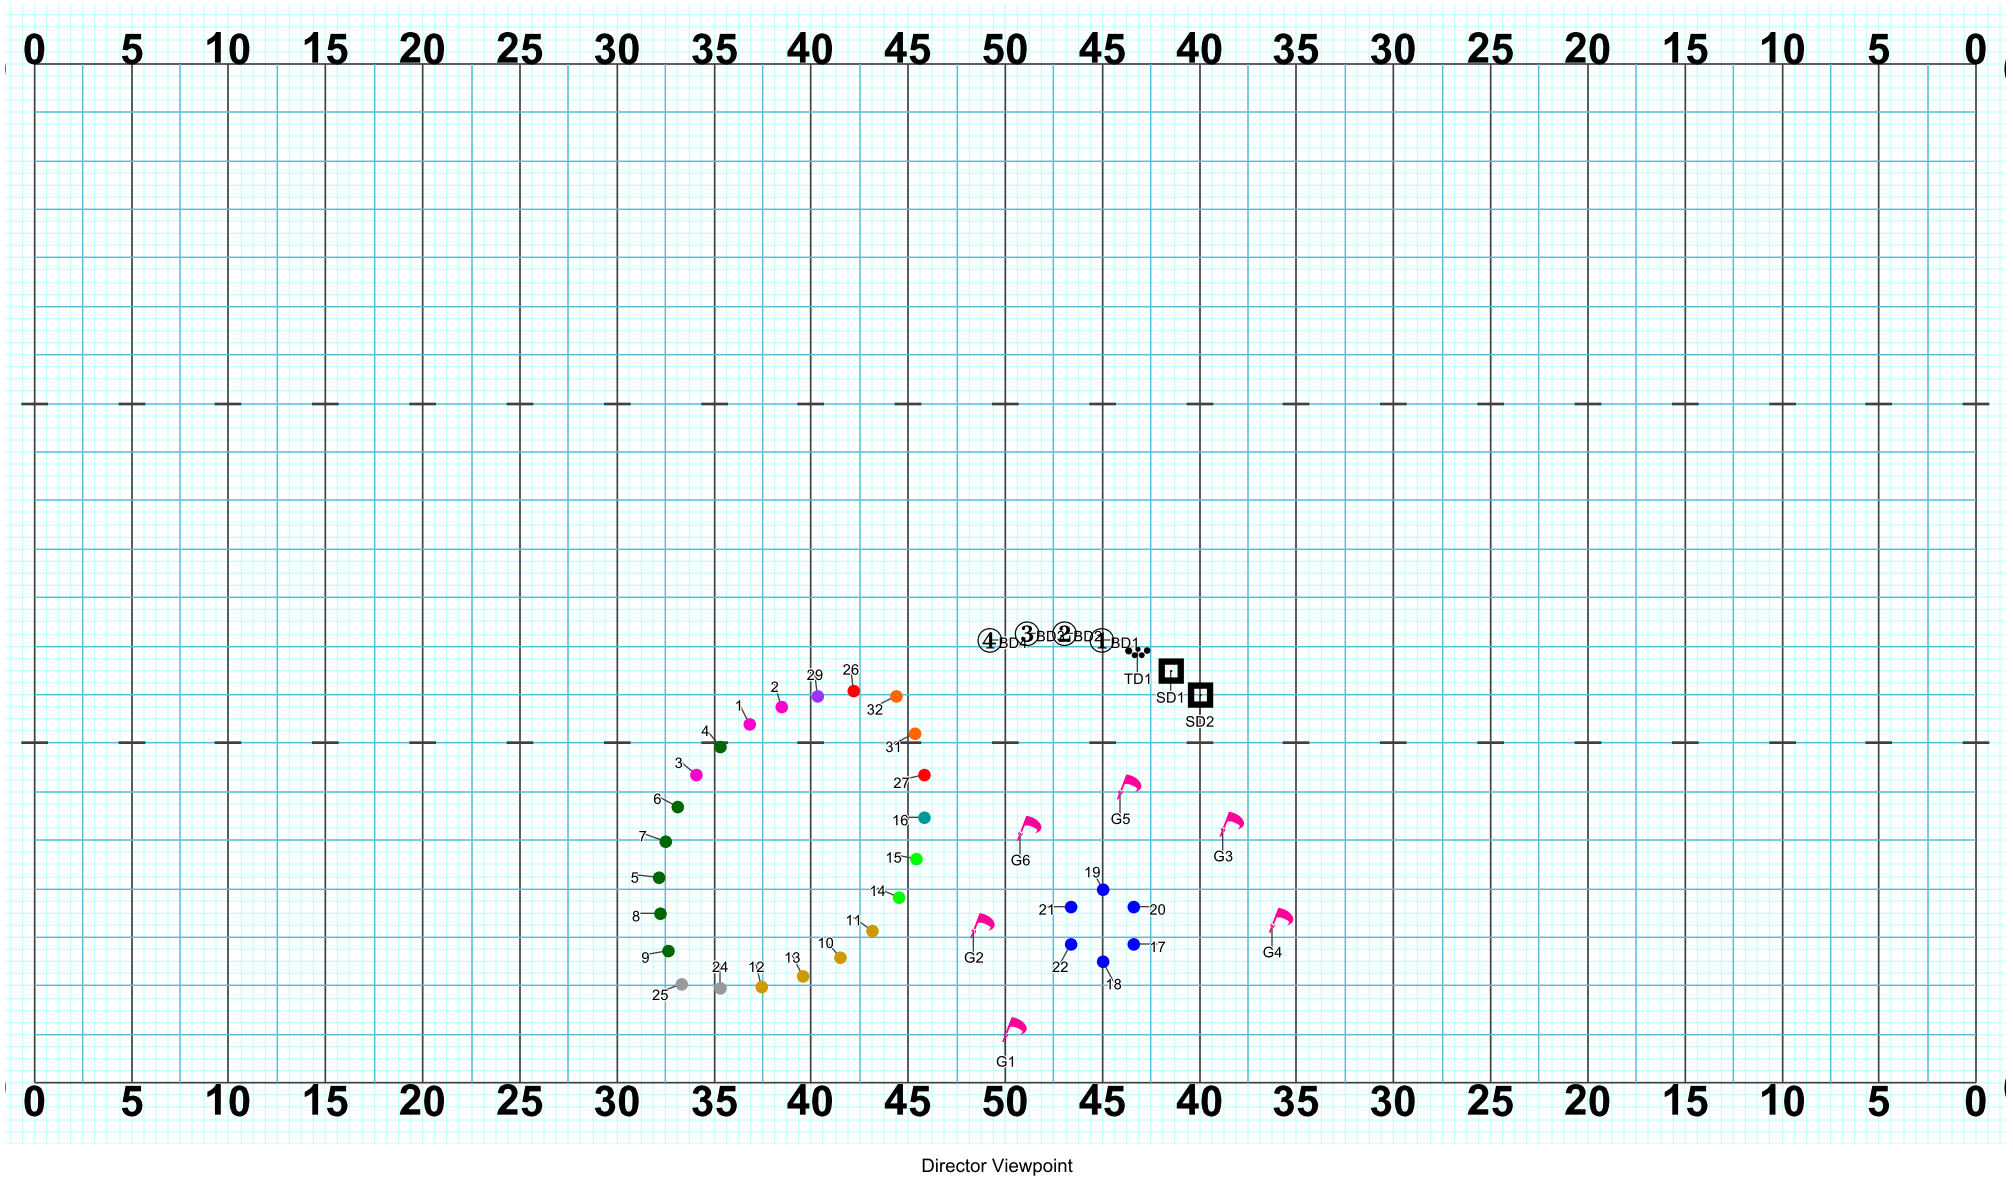

Set #28 Counts: 12 Measures: 38 - 40

Director Viewpoint

Set #29 Counts: 4 Measures: 41

Set #30 Counts: 8 Measures: 42 - 43

Set #31 Counts: 8 Measures: 44 - 45

# RIVER VIEW 2019 - MYTHOS - Part 2 - Medusa

Set #32 Counts: 8 Measures: 46 - 47

Director Viewpoint

Set #33 Counts: 16 Measures: 48 - 51

Set #34 Counts: 8 Measures: 52 - 53

Set #35 Counts: 8 Measures: 54 - 55

Director Viewpoint

Set #36 Counts: 8 Measures: 56 - 57

Set #37 Counts: 8 Measures: 58 - 59

# RIVER VIEW 2019 - MYTHOS - Part 2 - Medusa

Set #38 Counts: 8 Measures: 60 - 61