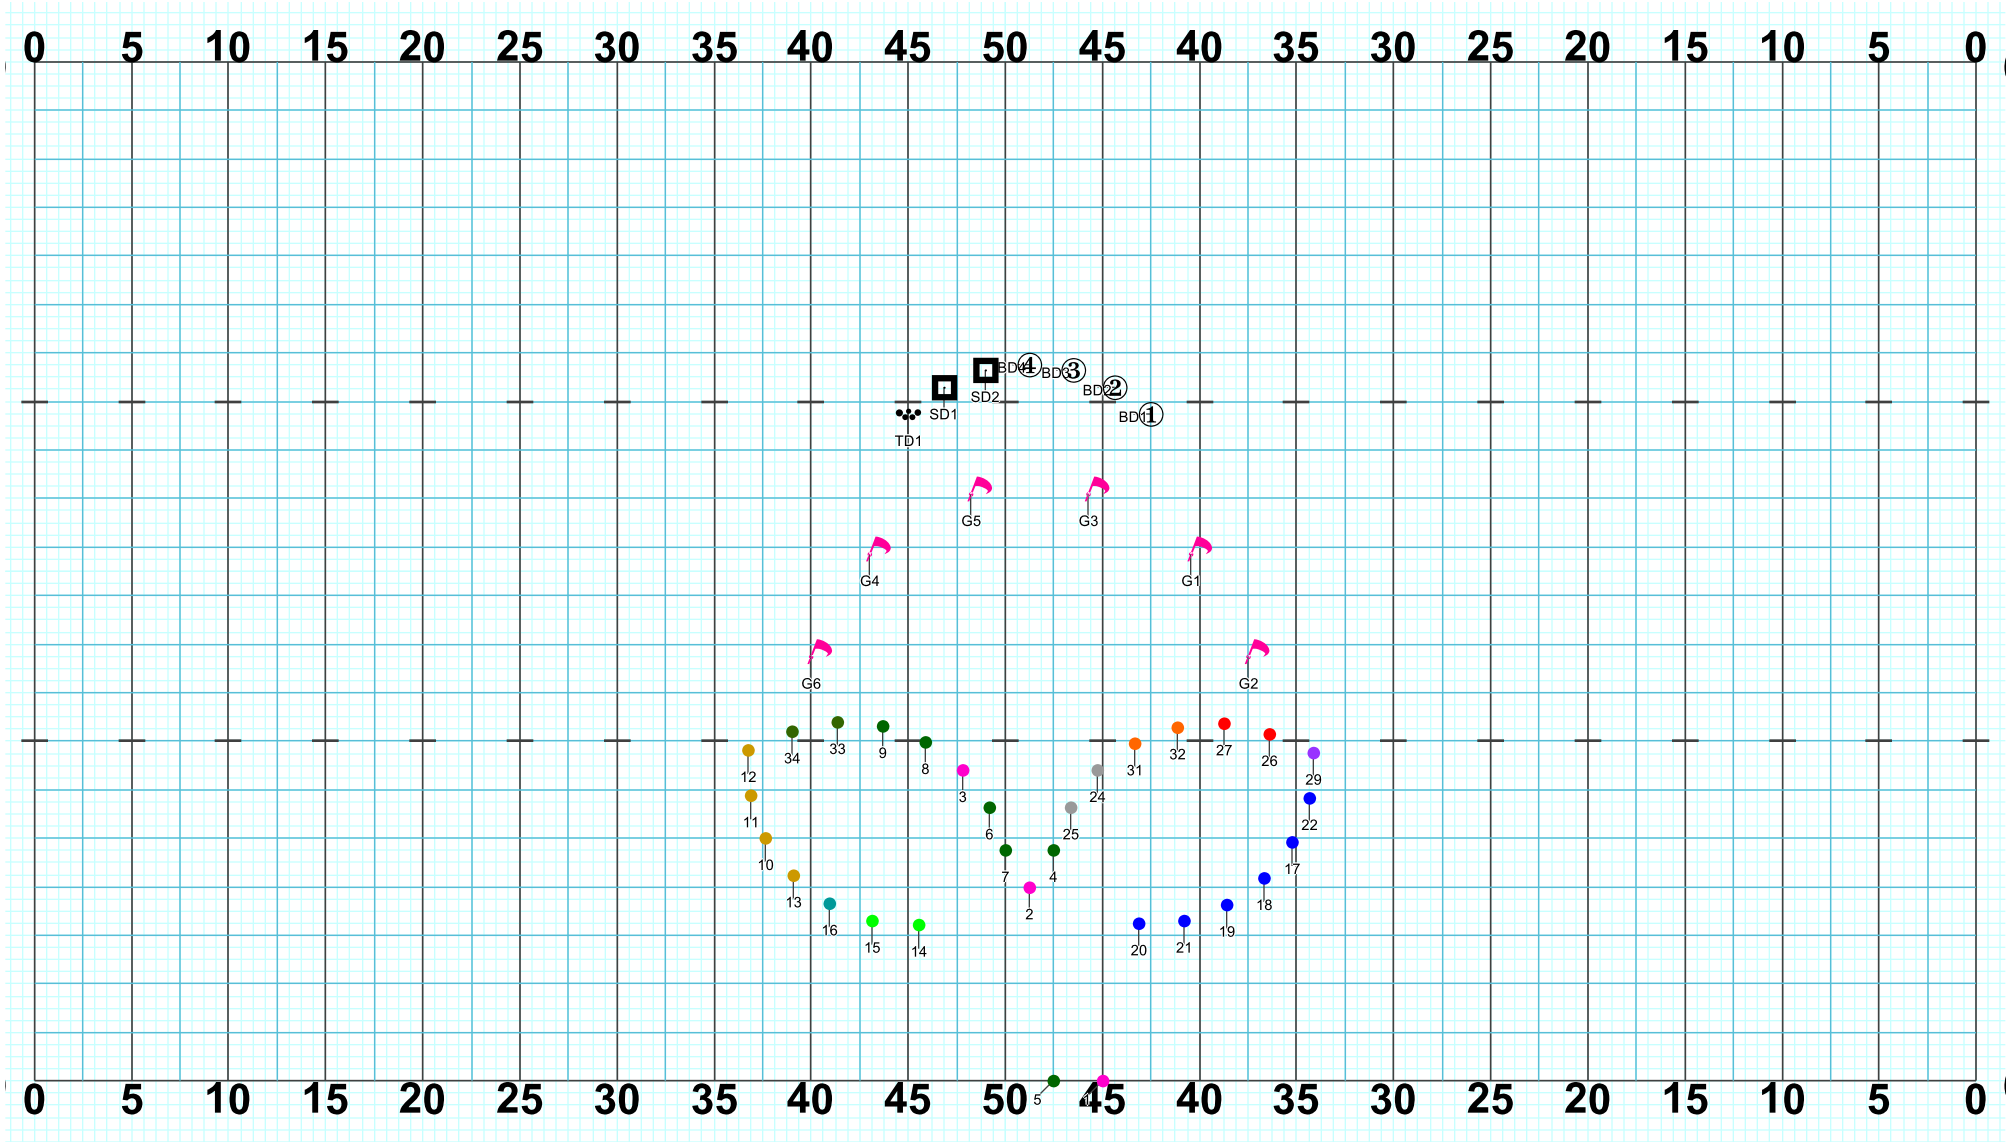

Director Viewpoint

Set #46 Counts: 12 Measures: 13 - 16 REVISED 8.27.19

Set #47 Counts: 12 Measures: 17 - 20 REVISED 8.27.19

Director Viewpoint

Set #48 Counts: 12 Measures: 21 - 24 REVISED 8.27.19

Director Viewpoint

Set #49 Counts: 12 Measures: 25 - 28 REVISED 8.27.19

Director Viewpoint

Set #50 Counts: 12 Measures: 29 - 32 REVISED 8.27.19

Director Viewpoint

Set #51 Counts: 12 Measures: 33 - 36

Director Viewpoint

Set #52 Counts: 7 Measures: 37 - 38

Set #53 Counts: 7 Measures: 39 - 40

Director Viewpoint

Director Viewpoint

Set #54 Counts: 7 Measures: 41 - 42

Director Viewpoint

Set #55 Counts: 6 Measures: 43 - 44

Set #56 Counts: 12 Measures: 45 - 48 REVISED 9.11.19

Director Viewpoint

Set #57 Counts: 12 Measures: 49 - 52

Set #58 Counts: 18 Measures: 53 - End