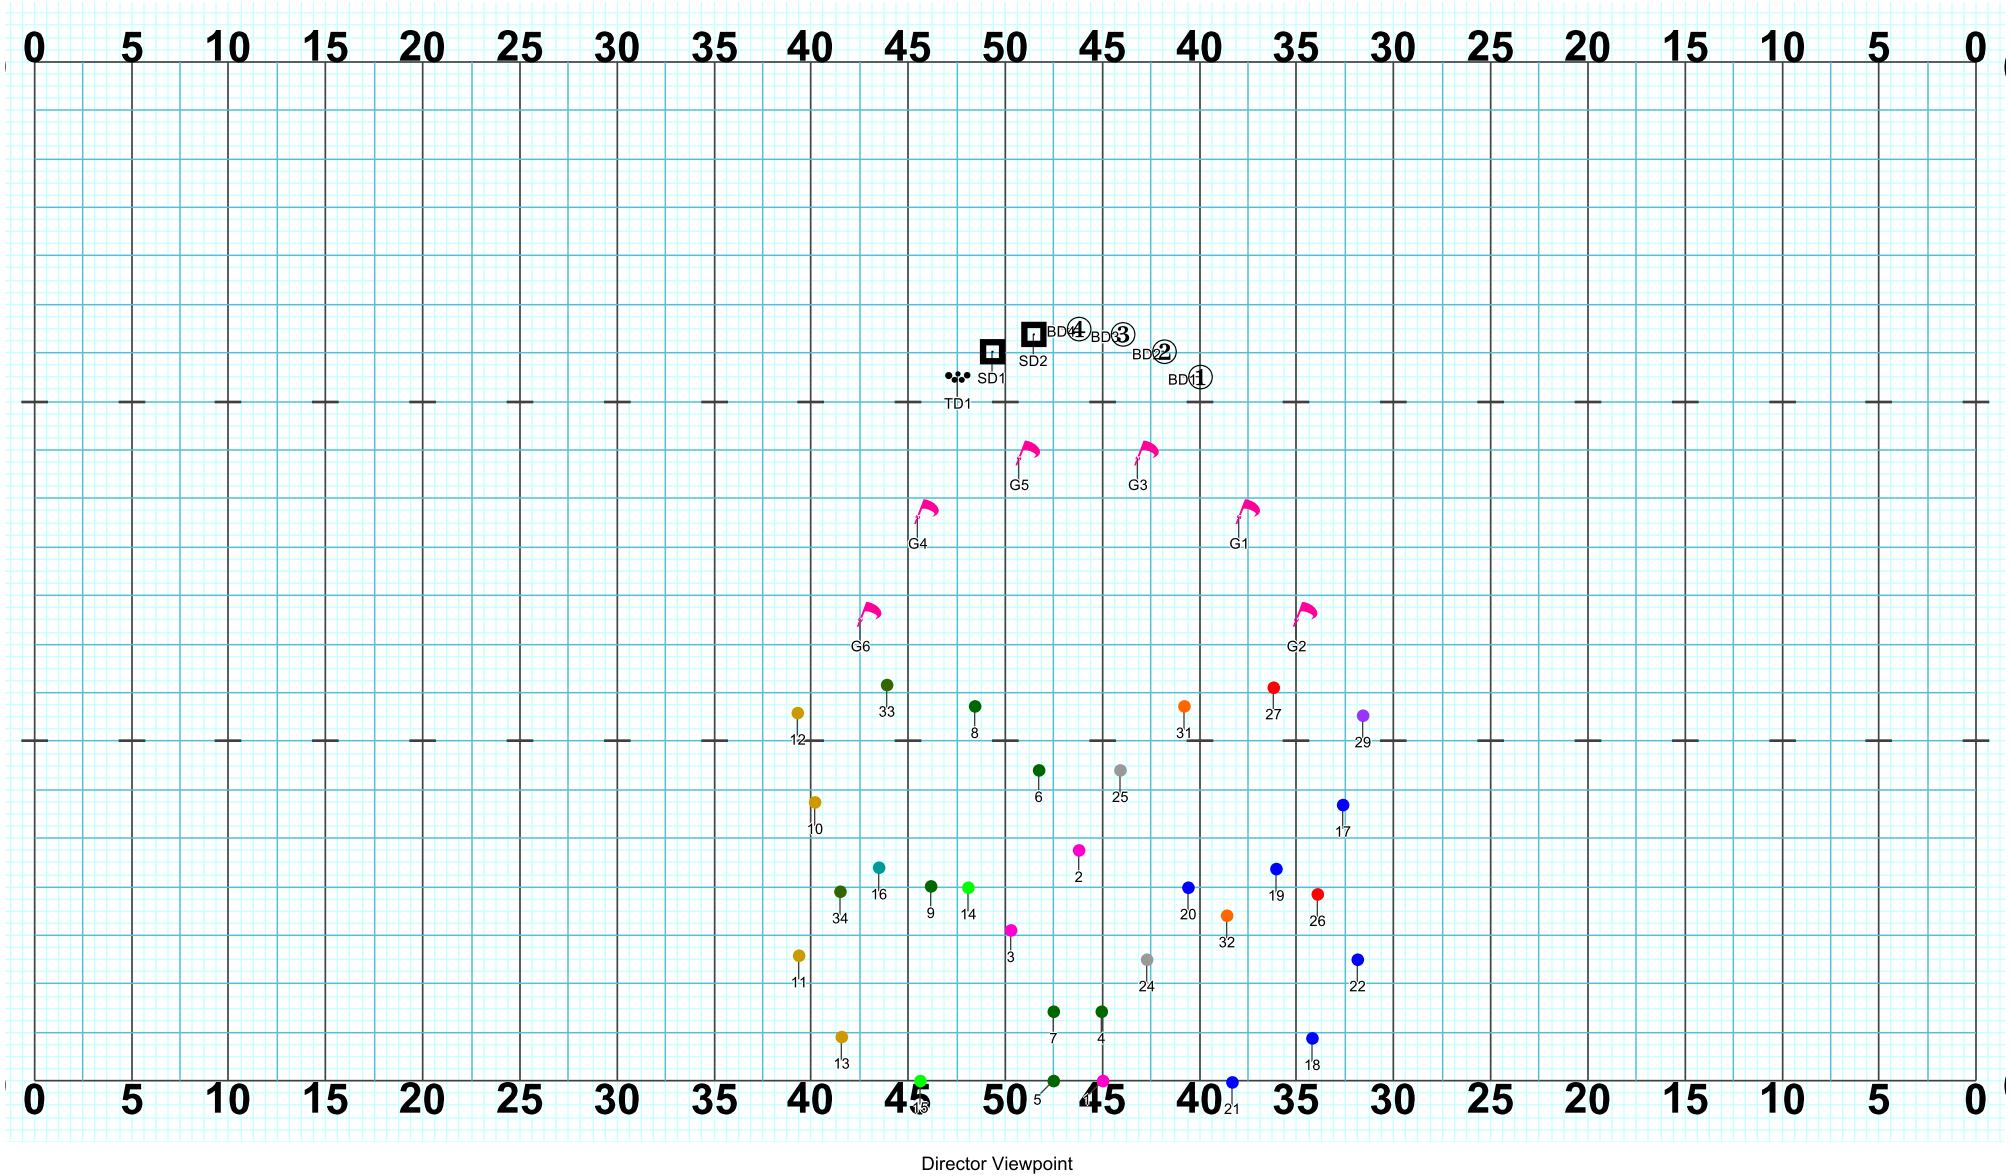

Director Viewpoint

Set #46 Counts: 12 Measures: 13 - 16 REVISED 8.27.19

Set #47 Counts: 12 Measures: 17 - 20 REVISED 8.27.19

Director Viewpoint

Set #48 Counts: 12 Measures: 21 - 24 REVISED 8.27.19

Director Viewpoint

Set #49 Counts: 12 Measures: 25 - 28 REVISED 8.27.19

Director Viewpoint

Set #50 Counts: 12 Measures: 29 - 32 REVISED 8.27.19

Director Viewpoint

Set #51 Counts: 12 Measures: 33 - 36

Director Viewpoint

Set #52 Counts: 7 Measures: 37 - 38

Set #53 Counts: 7 Measures: 39 - 40

Director Viewpoint

Director Viewpoint

Set #54 Counts: 7 Measures: 41 - 42

Director Viewpoint

Set #55 Counts: 6 Measures: 43 - 44

Set #56 Counts: 12 Measures: 45 - 48 REVISED 9.11.19

Director Viewpoint

Set #57 Counts: 12 Measures: 49 - 52

Set #58 Counts: 18 Measures: 53 - End