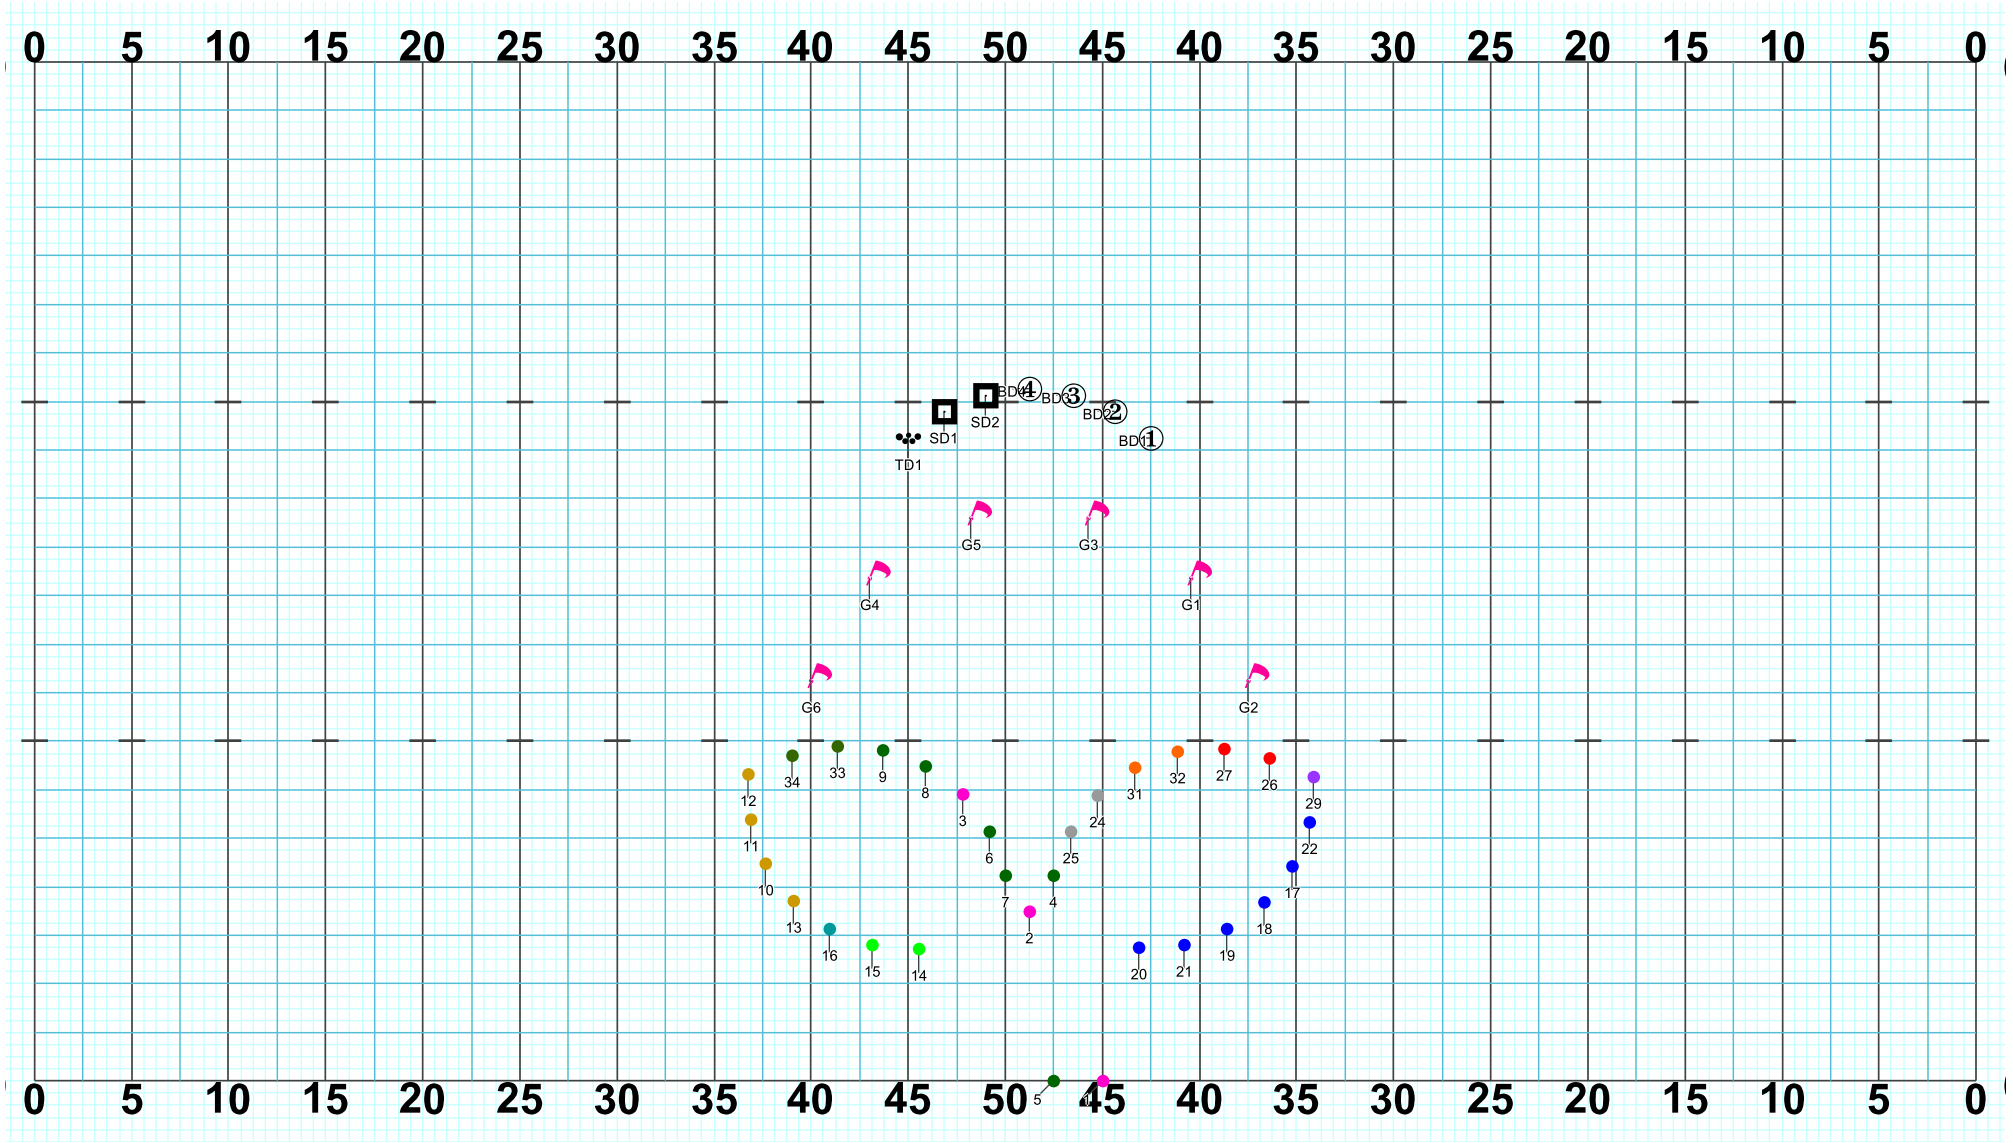

Director Viewpoint

Set #46 Counts: 12 Measures: 13 - 16 REVISED 8.27.19

Set #47 Counts: 12 Measures: 17 - 20 REVISED 8.27.19

Director Viewpoint

Set #48 Counts: 12 Measures: 21 - 24 REVISED 8.27.19

Director Viewpoint

Set #49 Counts: 12 Measures: 25 - 28 REVISED 8.27.19

Director Viewpoint

Set #50 Counts: 12 Measures: 29 - 32 REVISED 8.27.19

Director Viewpoint

Set #51 Counts: 12 Measures: 33 - 36

Director Viewpoint

Set #52 Counts: 7 Measures: 37 - 38

Set #53 Counts: 7 Measures: 39 - 40

Director Viewpoint

Director Viewpoint

Set #54 Counts: 7 Measures: 41 - 42

Director Viewpoint

Set #55 Counts: 6 Measures: 43 - 44

Set #56 Counts: 12 Measures: 45 - 48 REVISED 9.11.19

Director Viewpoint

Set #57 Counts: 12 Measures: 49 - 52

Set #58 Counts: 18 Measures: 53 - End