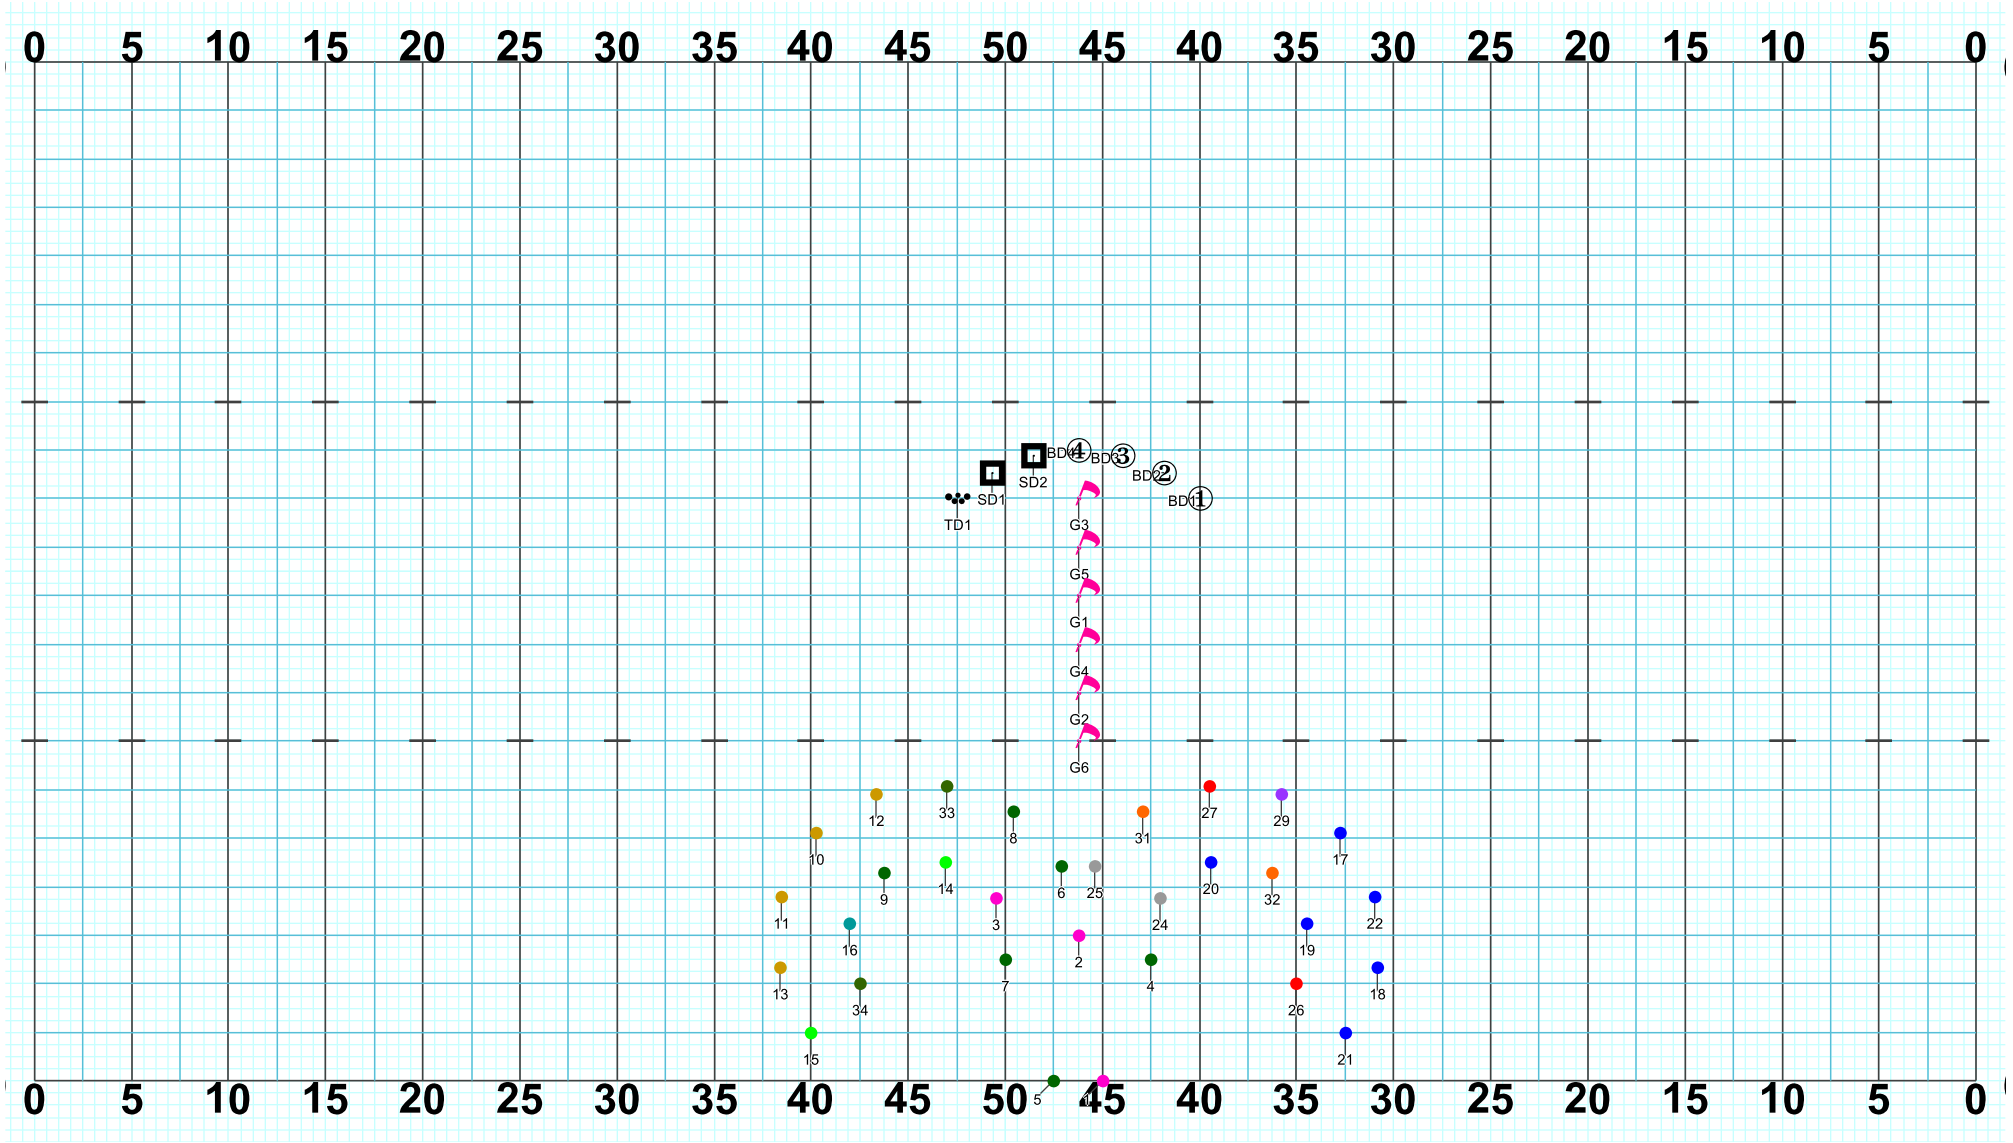

Director Viewpoint

Set #46 Counts: 12 Measures: 13 - 16 REVISED 8.27.19

Set #47 Counts: 12 Measures: 17 - 20 REVISED 8.27.19

Director Viewpoint

Set #48 Counts: 12 Measures: 21 - 24 REVISED 8.27.19

Director Viewpoint

Set #49 Counts: 12 Measures: 25 - 28 REVISED 8.27.19

Director Viewpoint

Set #50 Counts: 12 Measures: 29 - 32 REVISED 8.27.19

Director Viewpoint

Set #51 Counts: 12 Measures: 33 - 36

Director Viewpoint

Set #52 Counts: 7 Measures: 37 - 38

Set #53 Counts: 7 Measures: 39 - 40

Director Viewpoint

Director Viewpoint

Set #54 Counts: 7 Measures: 41 - 42

Director Viewpoint

Set #55 Counts: 6 Measures: 43 - 44

Set #56 Counts: 12 Measures: 45 - 48 REVISED 9.11.19

Director Viewpoint

Set #57 Counts: 12 Measures: 49 - 52

Set #58 Counts: 18 Measures: 53 - End