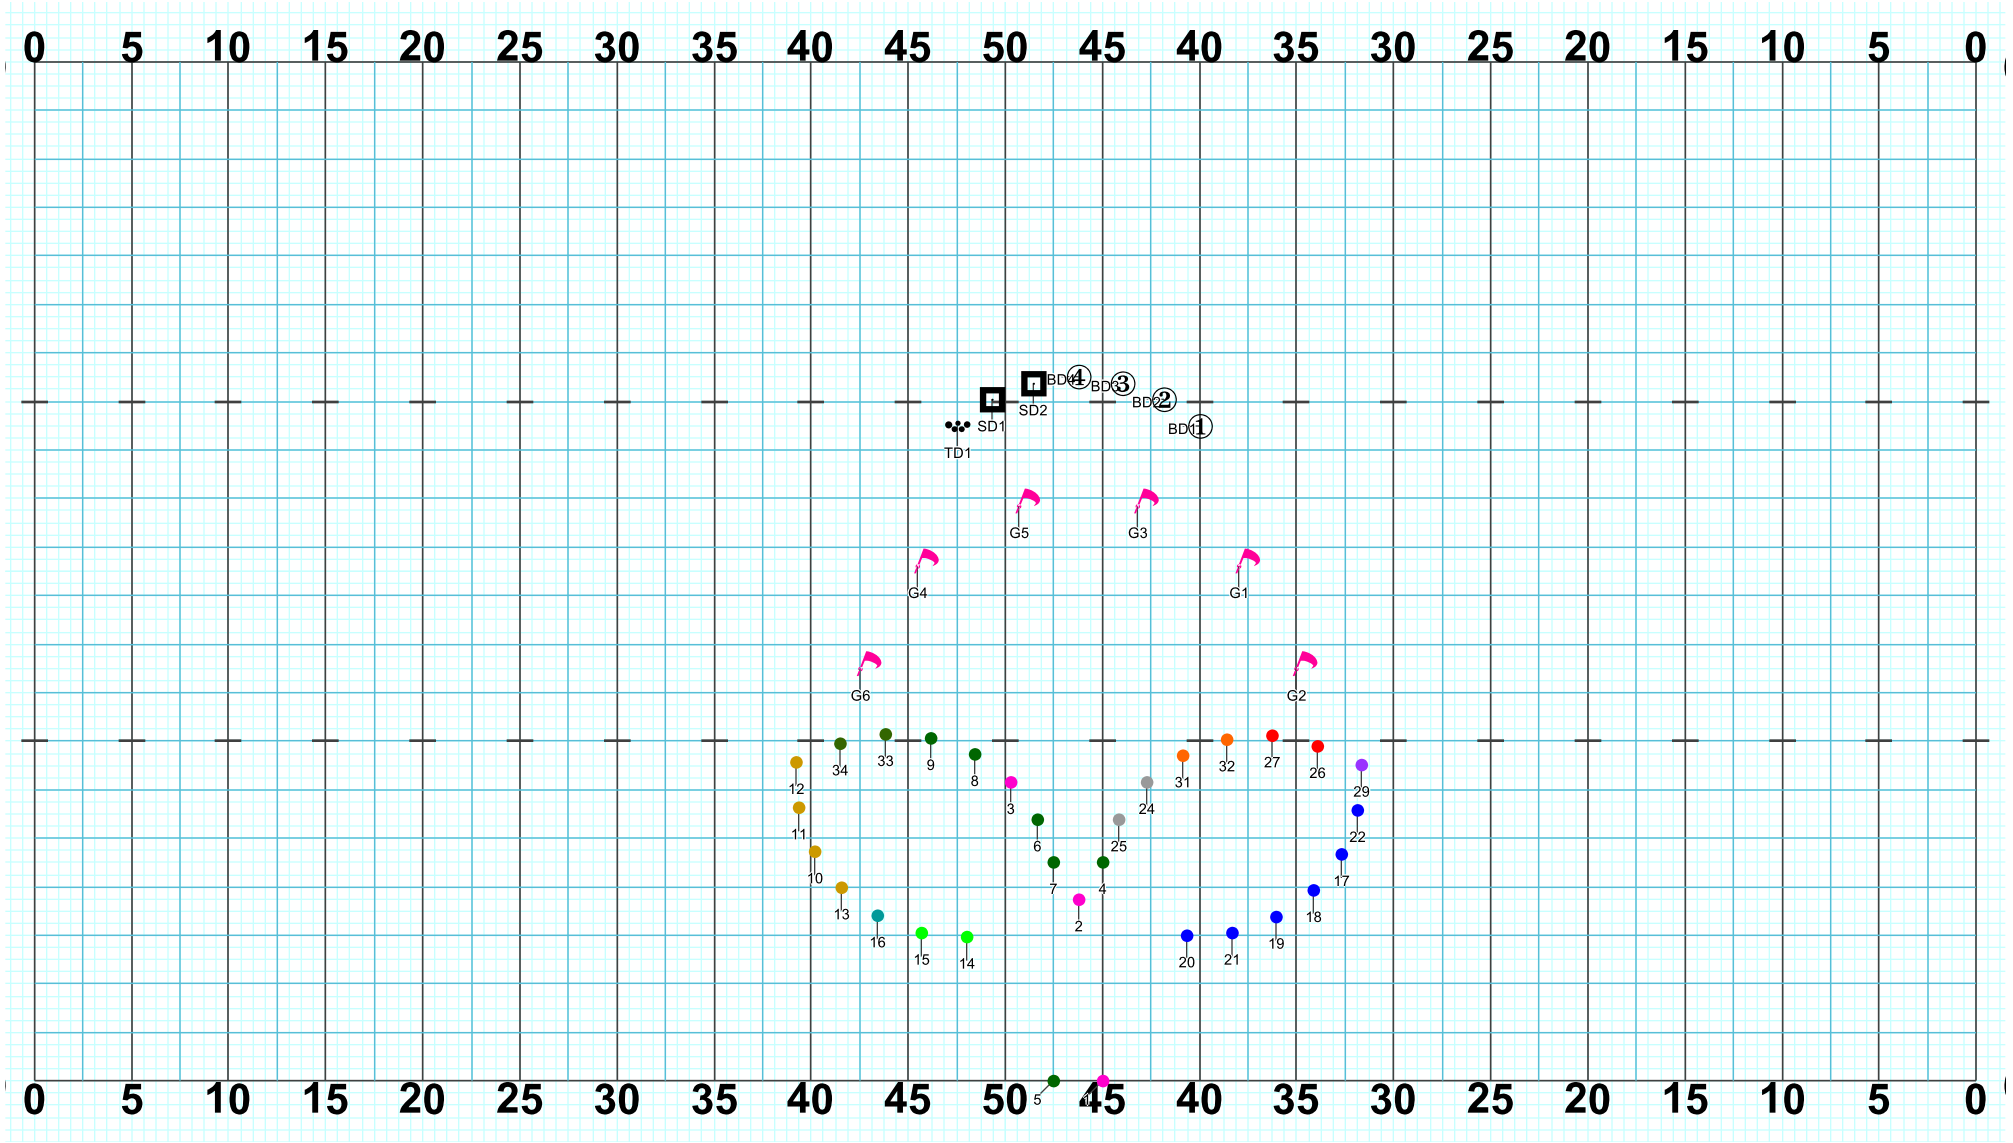

Director Viewpoint

Set #46 Counts: 12 Measures: 13 - 16 REVISED 8.27.19

Set #47 Counts: 12 Measures: 17 - 20 REVISED 8.27.19

Director Viewpoint

Set #48 Counts: 12 Measures: 21 - 24 REVISED 8.27.19

Director Viewpoint

Set #49 Counts: 12 Measures: 25 - 28 REVISED 8.27.19

Director Viewpoint

Set #50 Counts: 12 Measures: 29 - 32 REVISED 8.27.19

Director Viewpoint

Set #51 Counts: 12 Measures: 33 - 36

Director Viewpoint

Set #52 Counts: 7 Measures: 37 - 38

Set #53 Counts: 7 Measures: 39 - 40

Director Viewpoint

Director Viewpoint

Set #54 Counts: 7 Measures: 41 - 42

Director Viewpoint

Set #55 Counts: 6 Measures: 43 - 44

Set #56 Counts: 12 Measures: 45 - 48 REVISED 9.11.19

Director Viewpoint

Set #57 Counts: 12 Measures: 49 - 52

Set #58 Counts: 18 Measures: 53 - End