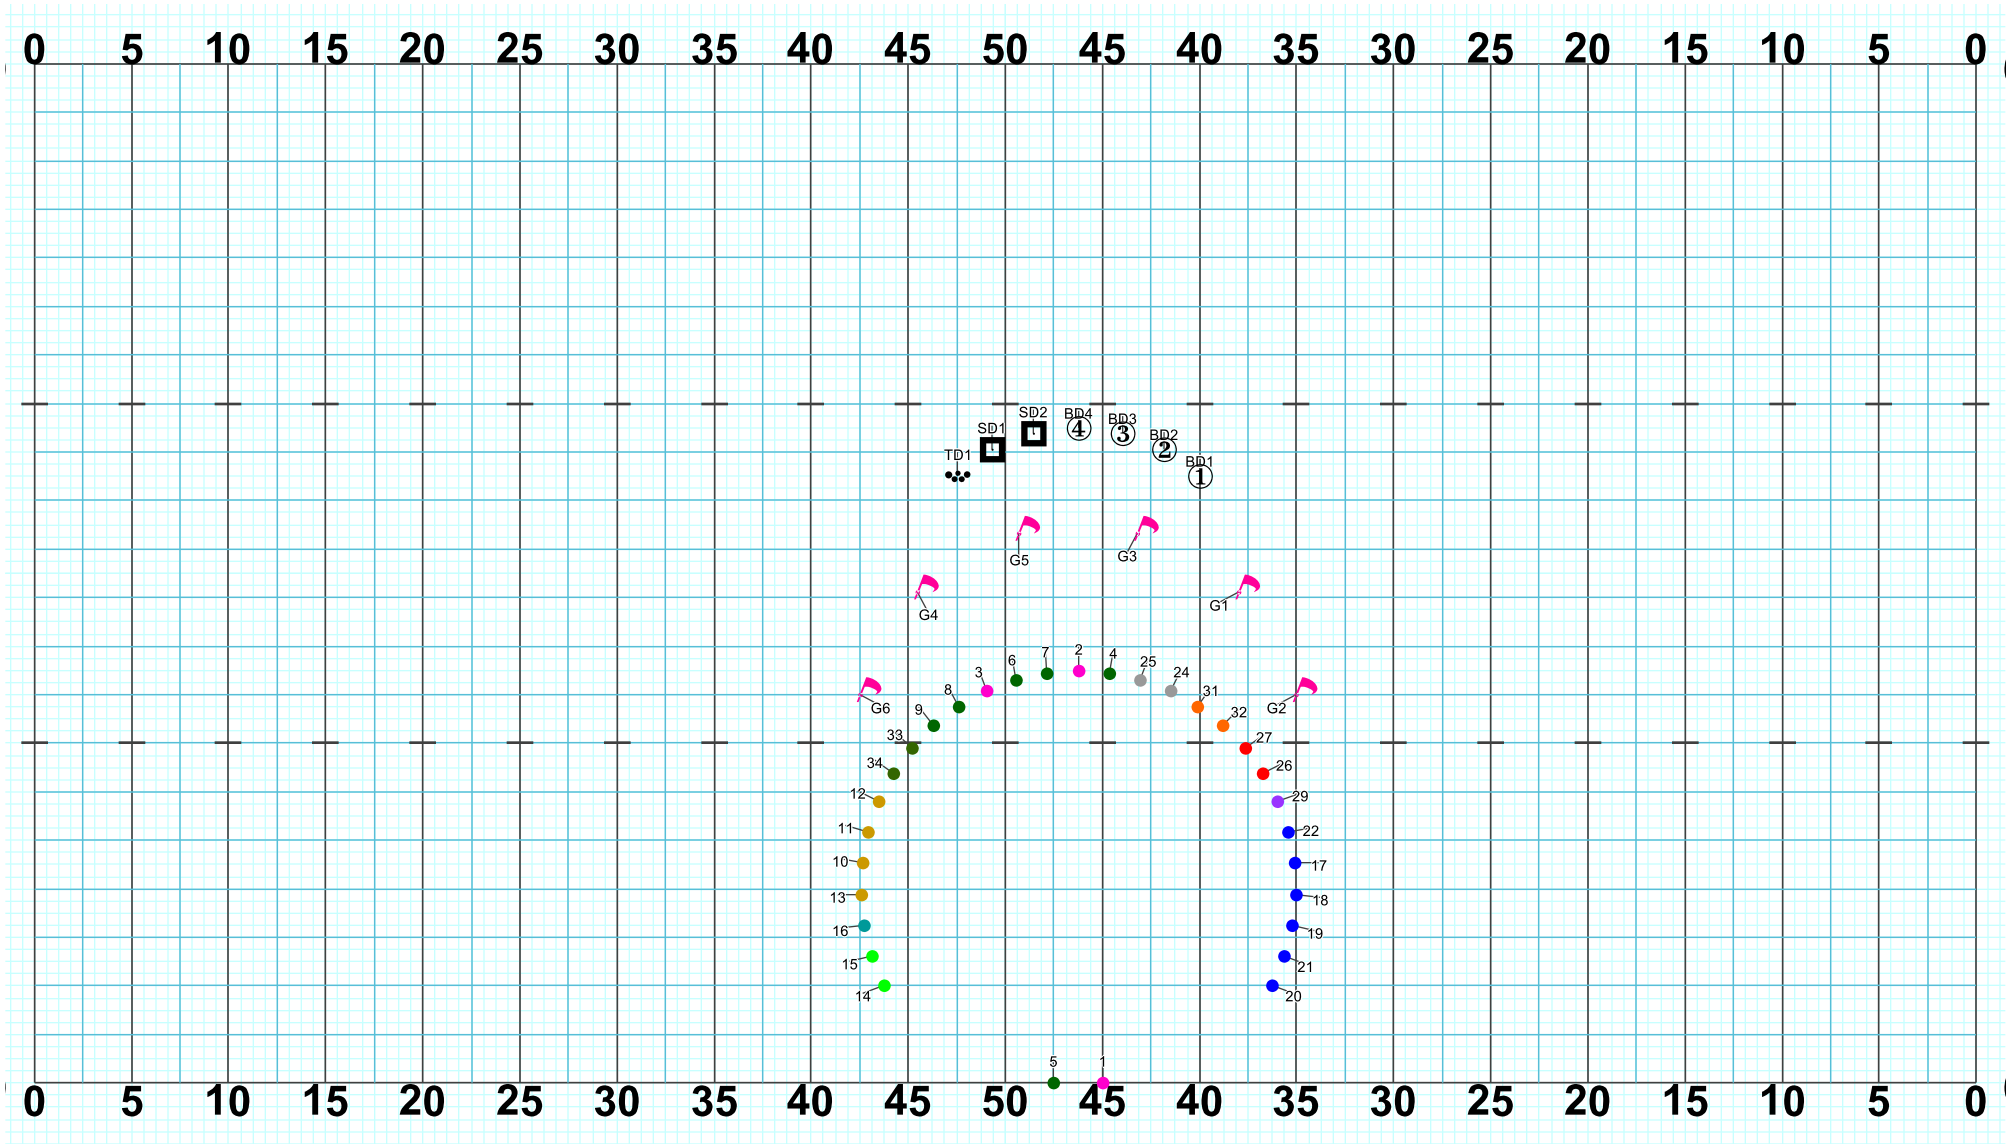

Director Viewpoint

Set #46 Counts: 12 Measures: 13 - 16 REVISED 8.27.19

Set #47 Counts: 12 Measures: 17 - 20 REVISED 8.27.19

Director Viewpoint

Set #48 Counts: 12 Measures: 21 - 24 REVISED 8.27.19

Director Viewpoint

Set #49 Counts: 12 Measures: 25 - 28 REVISED 8.27.19

Director Viewpoint

Set #50 Counts: 12 Measures: 29 - 32 REVISED 8.27.19

Director Viewpoint

Set #51 Counts: 12 Measures: 33 - 36

Director Viewpoint

Set #52 Counts: 7 Measures: 37 - 38

Set #53 Counts: 7 Measures: 39 - 40

Director Viewpoint

Director Viewpoint

Set #54 Counts: 7 Measures: 41 - 42

Director Viewpoint

Set #55 Counts: 6 Measures: 43 - 44

Set #56 Counts: 12 Measures: 45 - 48 REVISED 9.11.19

Director Viewpoint

Set #57 Counts: 12 Measures: 49 - 52

Set #58 Counts: 18 Measures: 53 - End