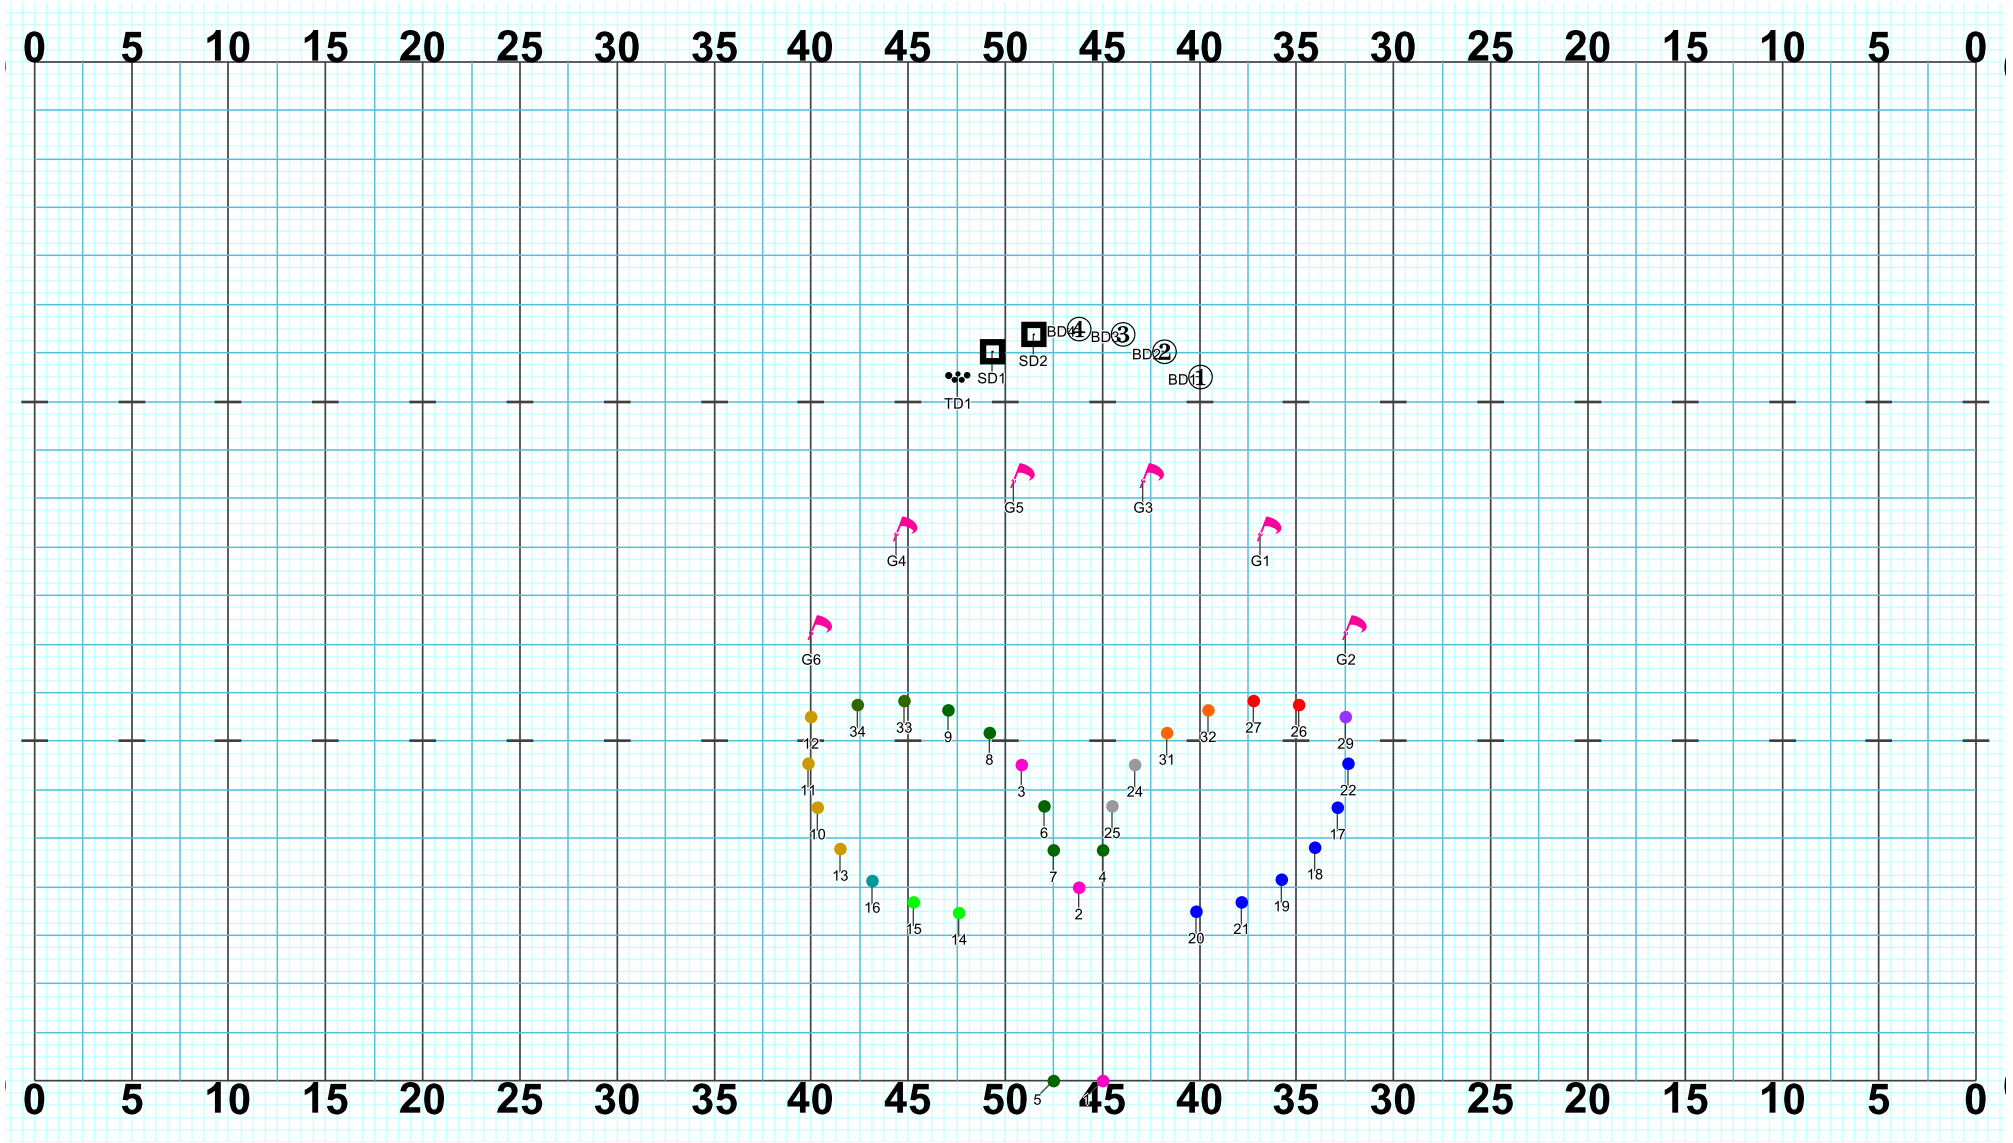

Director Viewpoint

Set #46 Counts: 12 Measures: 13 - 16 REVISED 8.27.19

Set #47 Counts: 12 Measures: 17 - 20 REVISED 8.27.19

Director Viewpoint

Set #48 Counts: 12 Measures: 21 - 24 REVISED 8.27.19

Director Viewpoint

Set #49 Counts: 12 Measures: 25 - 28 REVISED 8.27.19

Director Viewpoint

Set #50 Counts: 12 Measures: 29 - 32 REVISED 8.27.19

Director Viewpoint

Set #51 Counts: 12 Measures: 33 - 36

Director Viewpoint

Set #52 Counts: 7 Measures: 37 - 38

Set #53 Counts: 7 Measures: 39 - 40

Director Viewpoint

Director Viewpoint

Set #54 Counts: 7 Measures: 41 - 42

Director Viewpoint

Set #55 Counts: 6 Measures: 43 - 44

Set #56 Counts: 12 Measures: 45 - 48 REVISED 9.11.19

Director Viewpoint

Set #57 Counts: 12 Measures: 49 - 52

Set #58 Counts: 18 Measures: 53 - End