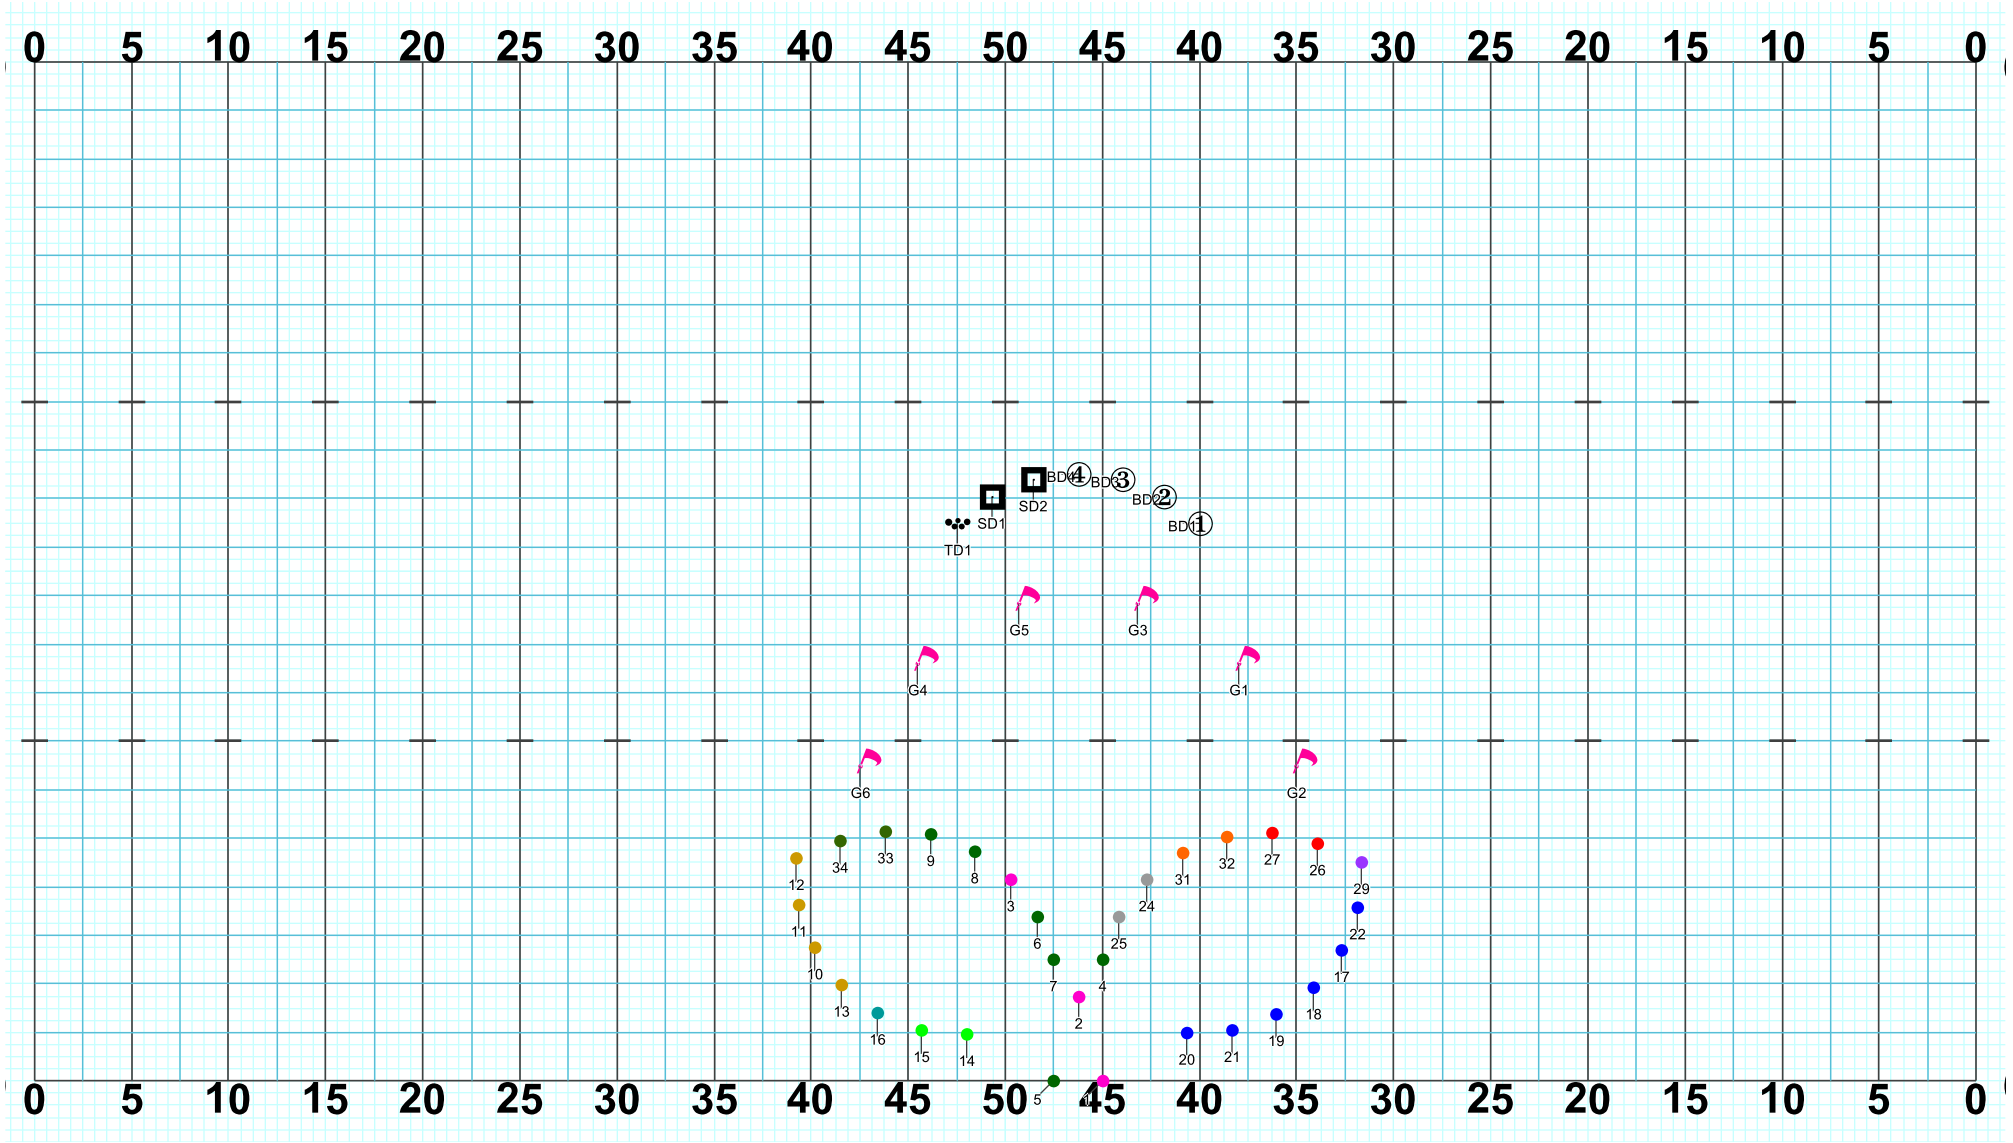

Director Viewpoint

Set #46 Counts: 12 Measures: 13 - 16 REVISED 8.27.19

Set #47 Counts: 12 Measures: 17 - 20 REVISED 8.27.19

Director Viewpoint

Set #48 Counts: 12 Measures: 21 - 24 REVISED 8.27.19

Director Viewpoint

Set #49 Counts: 12 Measures: 25 - 28 REVISED 8.27.19

Director Viewpoint

Set #50 Counts: 12 Measures: 29 - 32 REVISED 8.27.19

Director Viewpoint

Set #51 Counts: 12 Measures: 33 - 36

Director Viewpoint

Set #52 Counts: 7 Measures: 37 - 38

Set #53 Counts: 7 Measures: 39 - 40

Director Viewpoint

Director Viewpoint

Set #54 Counts: 7 Measures: 41 - 42

Director Viewpoint

Set #55 Counts: 6 Measures: 43 - 44

Set #56 Counts: 12 Measures: 45 - 48 REVISED 9.11.19

Director Viewpoint

Set #57 Counts: 12 Measures: 49 - 52

Set #58 Counts: 18 Measures: 53 - End