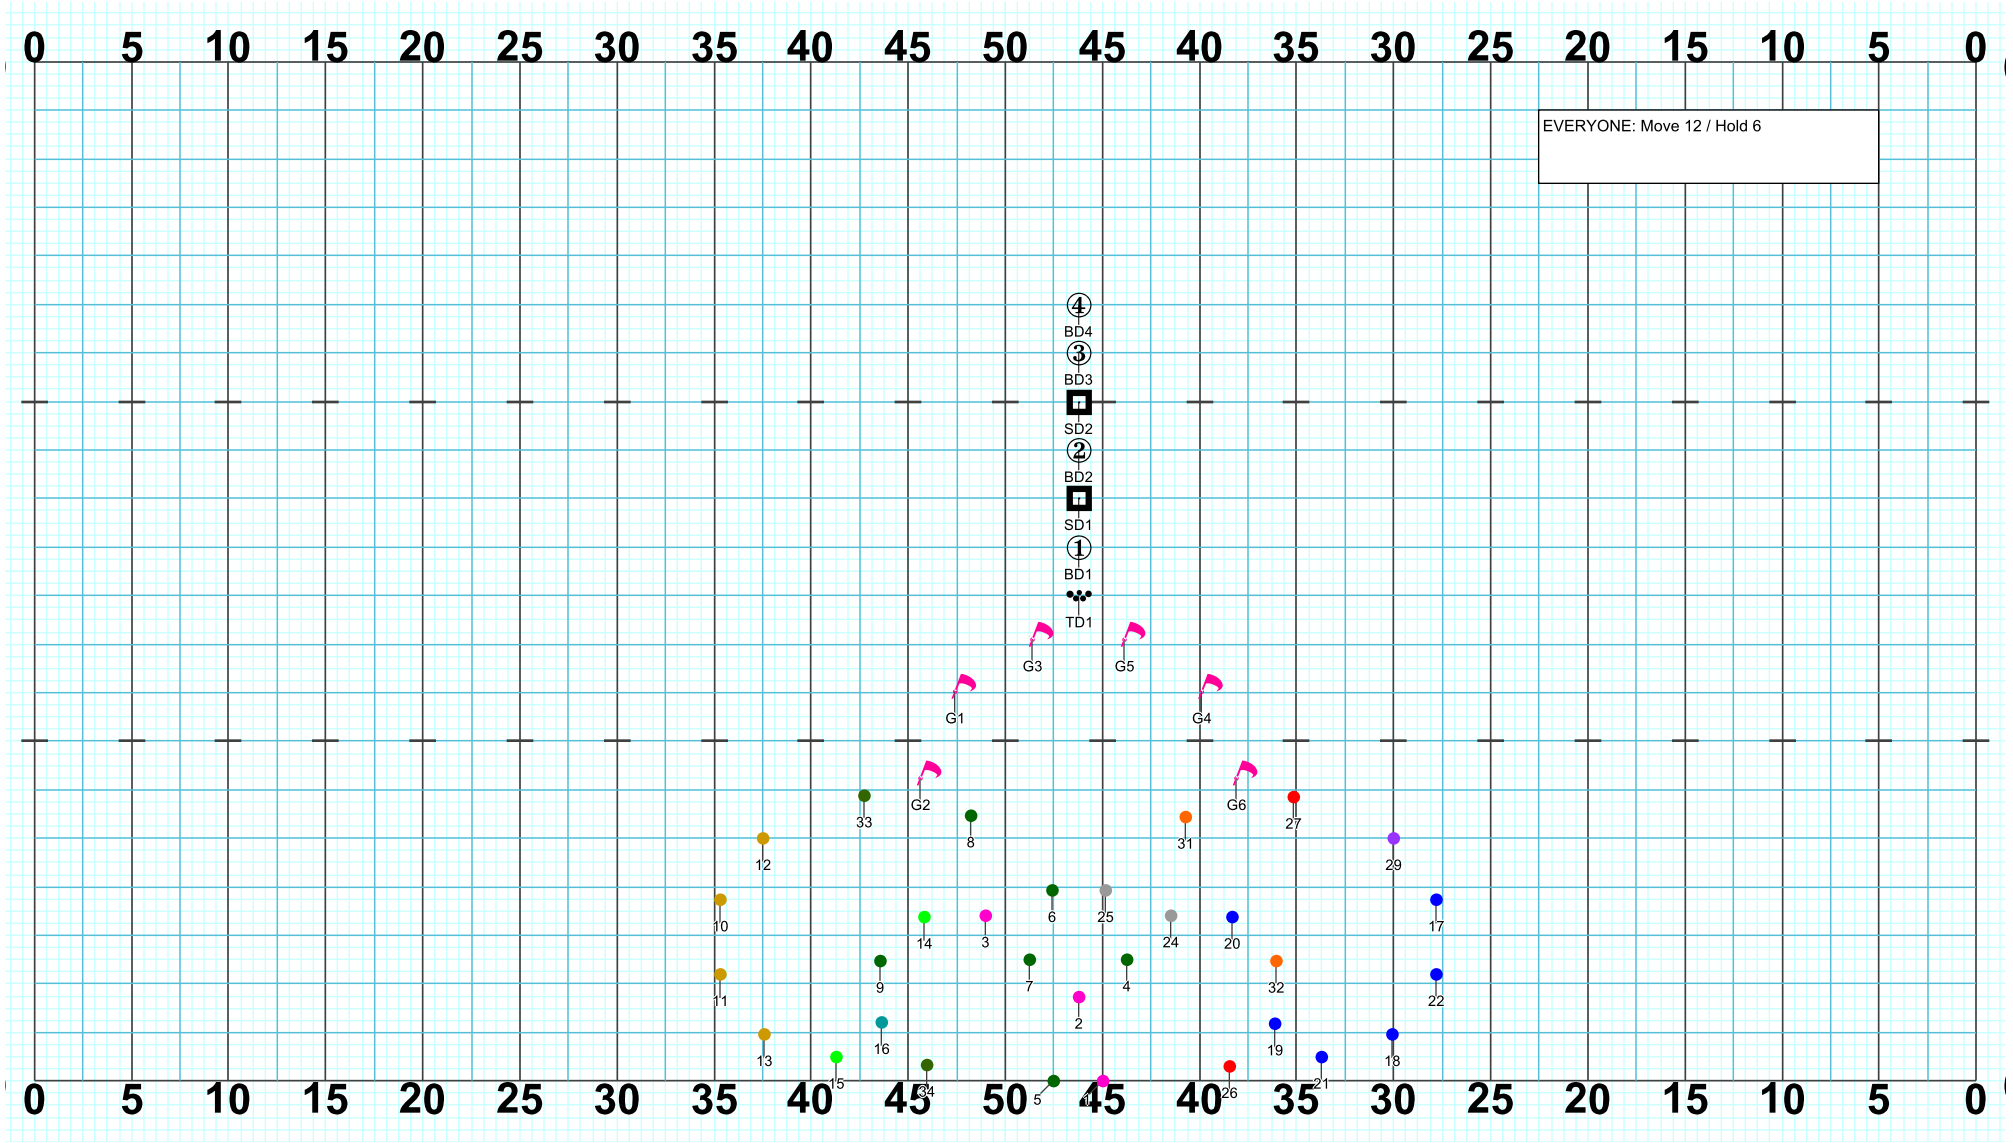

RIVER VIEW 2019 - MYTHOS - Part 4 - Pegasus

Set #58 Counts: 0

RIVER VIEW 2019 - MYTHOS - Part 4 - Pegasus

Director Viewpoint

Set #59 Counts: 12 Measures: 1 - 3

RIVER VIEW 2019 - MYTHOS - Part 4 - Pegasus

Set #60 Counts: 12 Measures: 4 - 6

RIVER VIEW 2019 - MYTHOS - Part 4 - Pegasus

Set #61 Counts: 8 Measures: 7 - 8

Director Viewpoint

Set #62 Counts: 8 Measures: 9 - 10

RIVER VIEW 2019 - MYTHOS - Part 4 - Pegasus

Set #63 Counts: 16 Measures: 11 - 14

Set #64 Counts: 8 Measures: 15 - 16

RIVER VIEW 2019 - MYTHOS - Part 4 - Pegasus

Set #65 Counts: 8 Measures: 17 - 18

Director Viewpoint

RIVER VIEW 2019 - MYTHOS - Part 4 - Pegasus

Set #66 Counts: 34 Measures: 19 - End