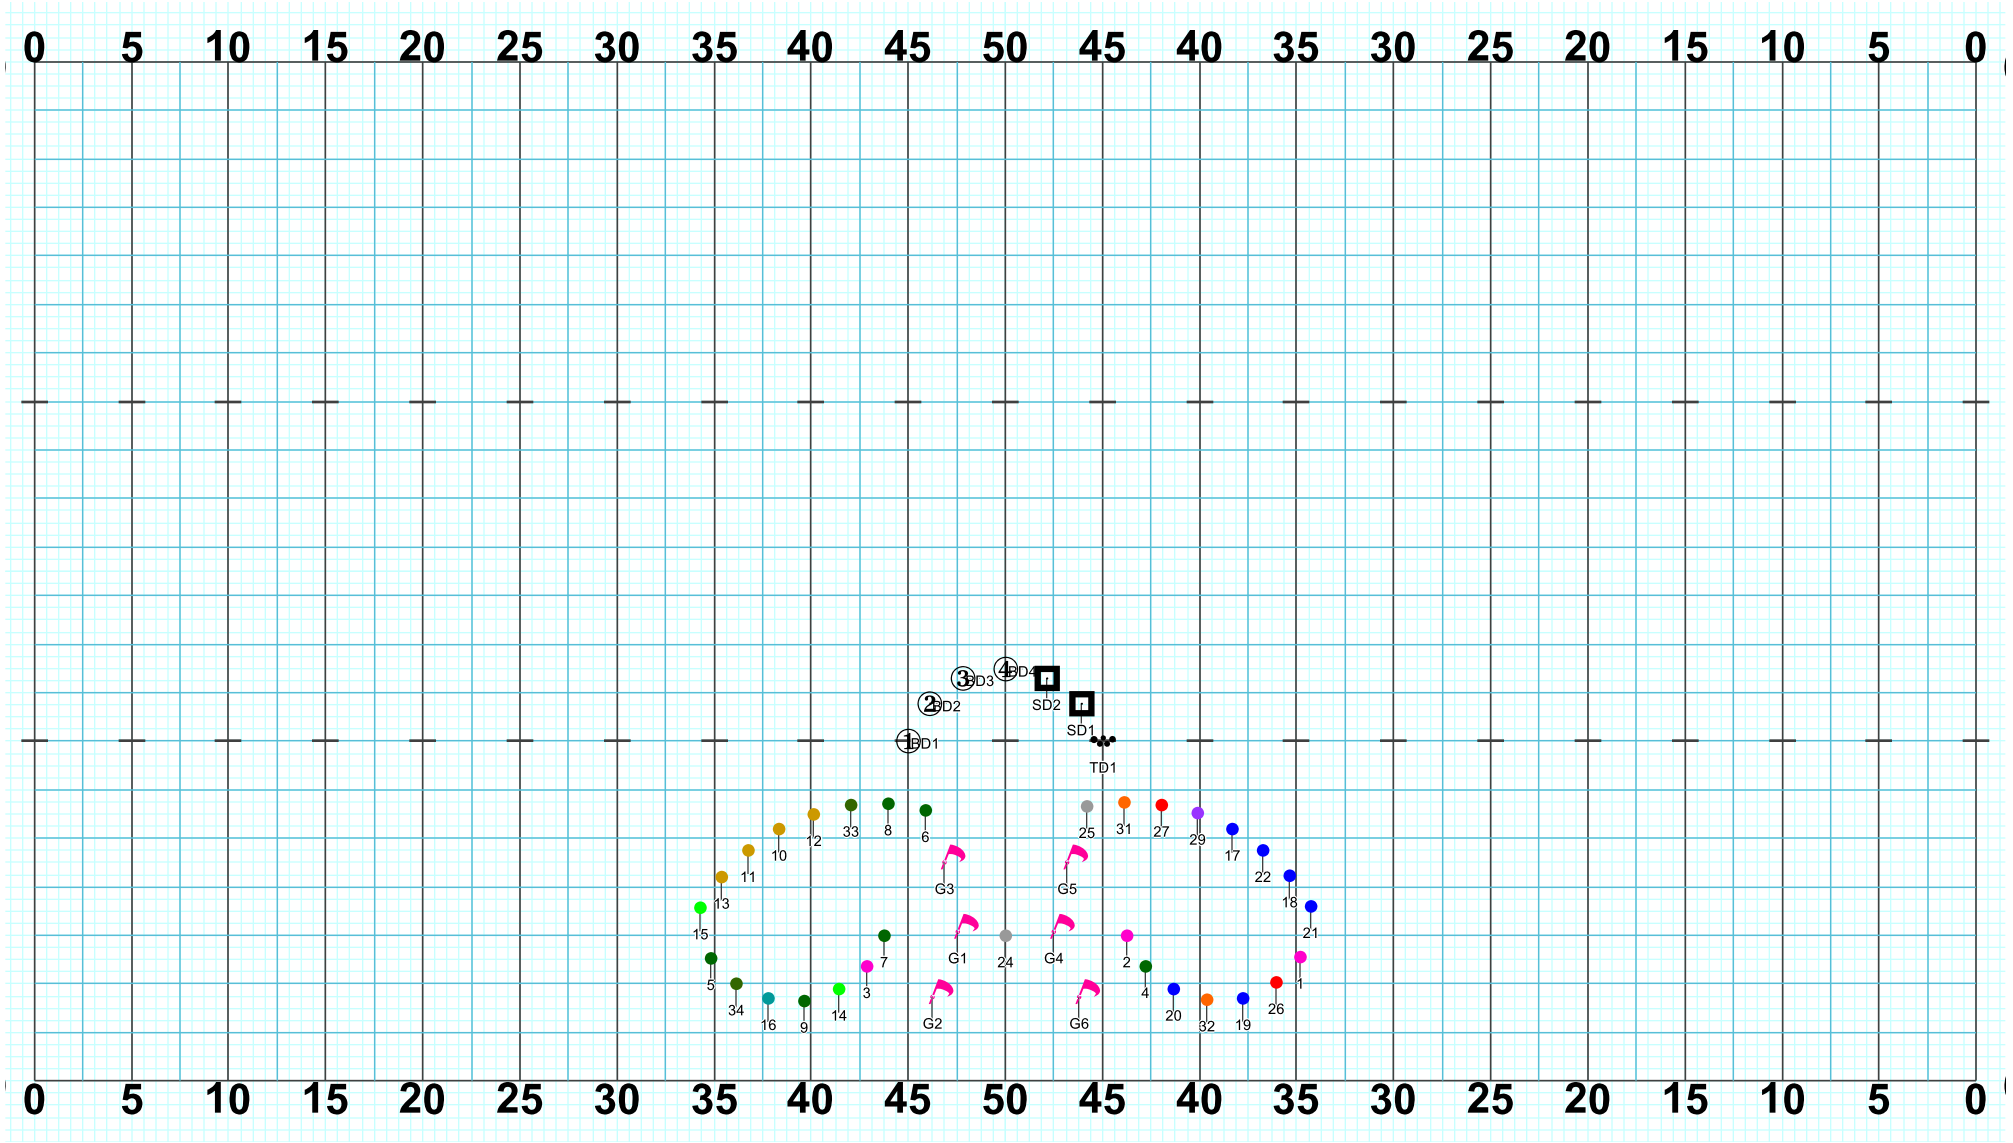

RIVER VIEW 2019 - MYTHOS - Part 4 - Pegasus

Set #58 Counts: 0

RIVER VIEW 2019 - MYTHOS - Part 4 - Pegasus

Director Viewpoint

Set #59 Counts: 12 Measures: 1 - 3

RIVER VIEW 2019 - MYTHOS - Part 4 - Pegasus

Set #60 Counts: 12 Measures: 4 - 6

RIVER VIEW 2019 - MYTHOS - Part 4 - Pegasus

Set #61 Counts: 8 Measures: 7 - 8

Director Viewpoint

Set #62 Counts: 8 Measures: 9 - 10

RIVER VIEW 2019 - MYTHOS - Part 4 - Pegasus

Set #63 Counts: 16 Measures: 11 - 14

Set #64 Counts: 8 Measures: 15 - 16

RIVER VIEW 2019 - MYTHOS - Part 4 - Pegasus

Set #65 Counts: 8 Measures: 17 - 18

Director Viewpoint

RIVER VIEW 2019 - MYTHOS - Part 4 - Pegasus

Set #66 Counts: 34 Measures: 19 - End