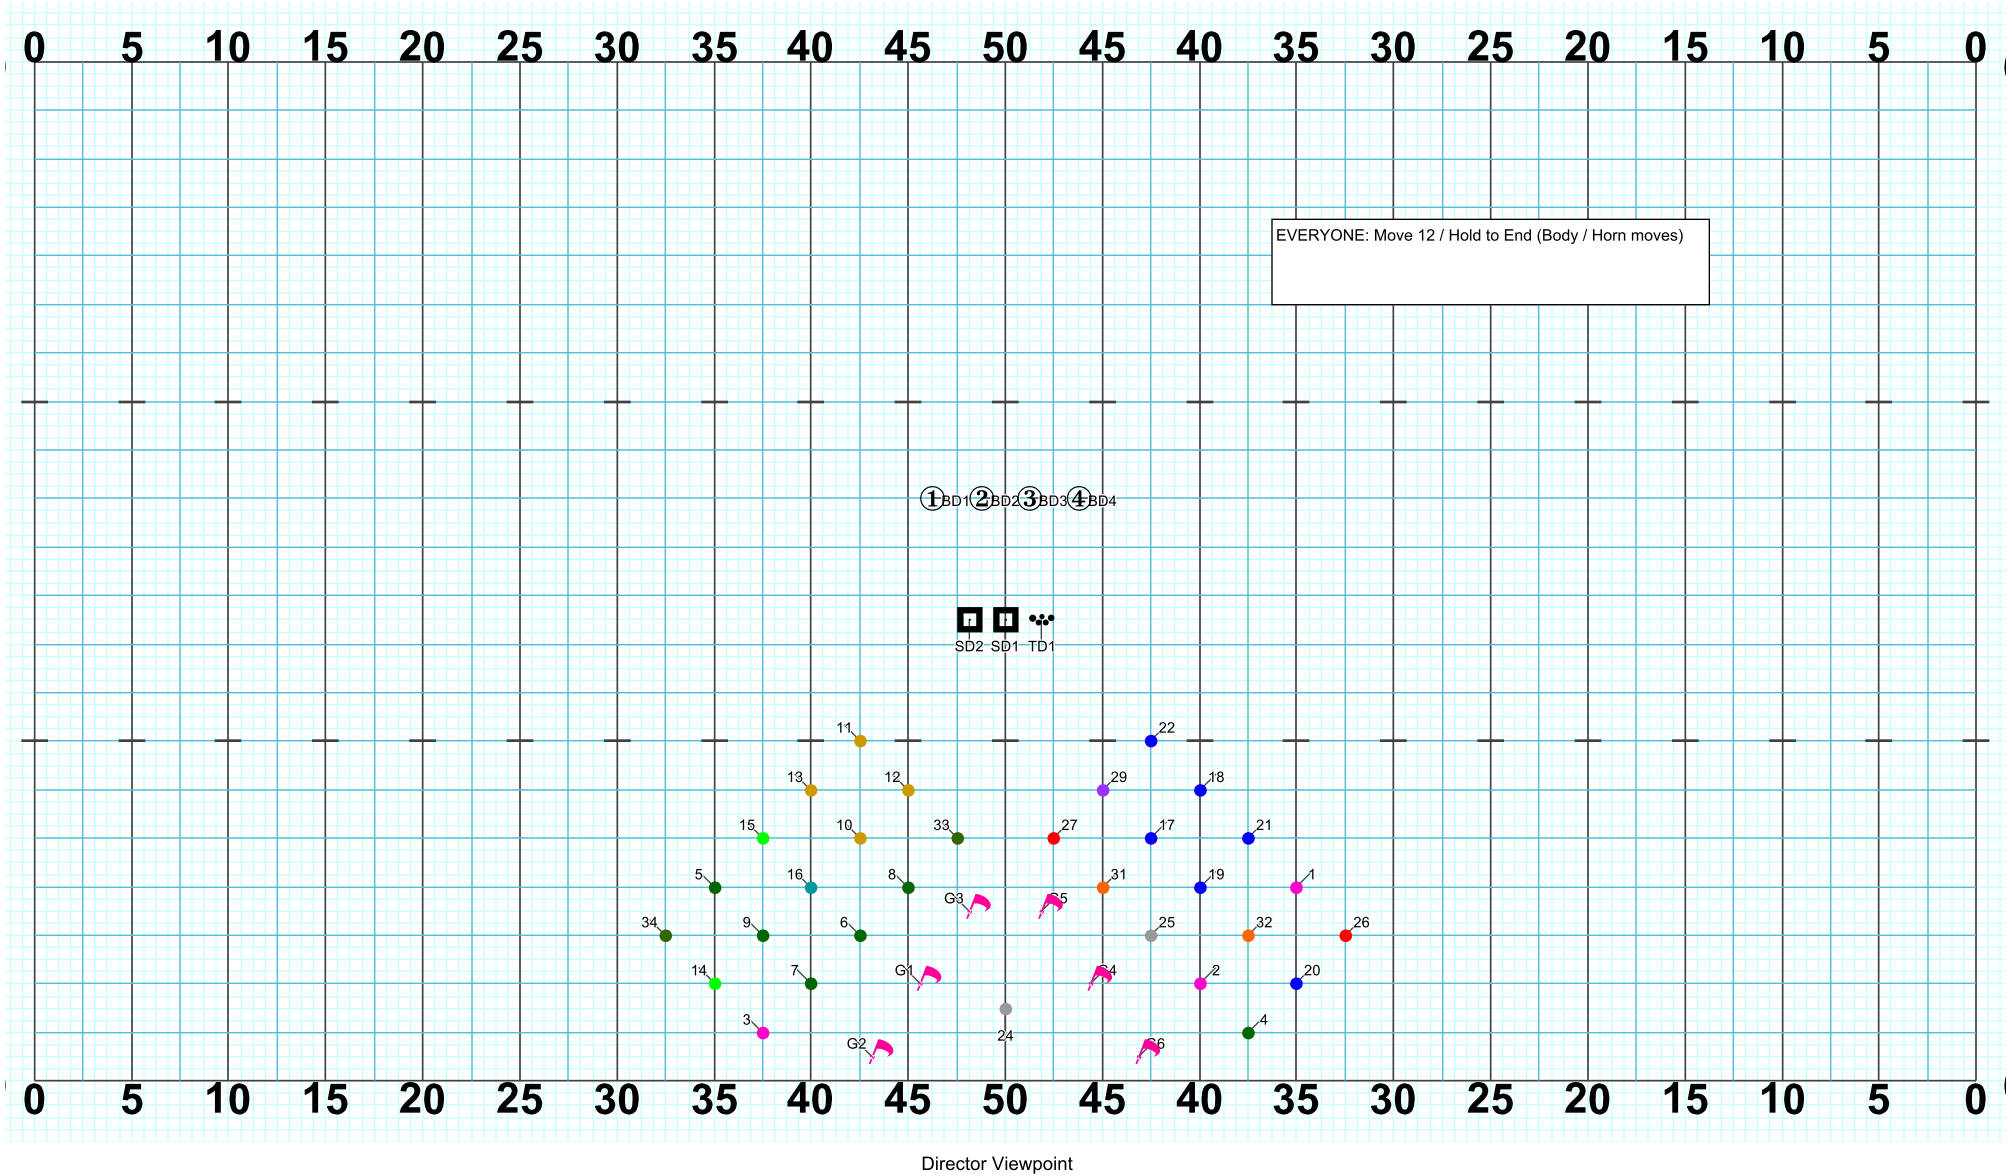

RIVER VIEW 2019 - MYTHOS - Part 4 - Pegasus

Set #61 Counts: 8 Measures: 7 - 8

Director Viewpoint

Set #62 Counts: 8 Measures: 9 - 10

RIVER VIEW 2019 - MYTHOS - Part 4 - Pegasus

Set #63 Counts: 16 Measures: 11 - 14

Set #64 Counts: 8 Measures: 15 - 16

RIVER VIEW 2019 - MYTHOS - Part 4 - Pegasus

Set #65 Counts: 8 Measures: 17 - 18

Director Viewpoint

RIVER VIEW 2019 - MYTHOS - Part 4 - Pegasus

Set #66 Counts: 34 Measures: 19 - End