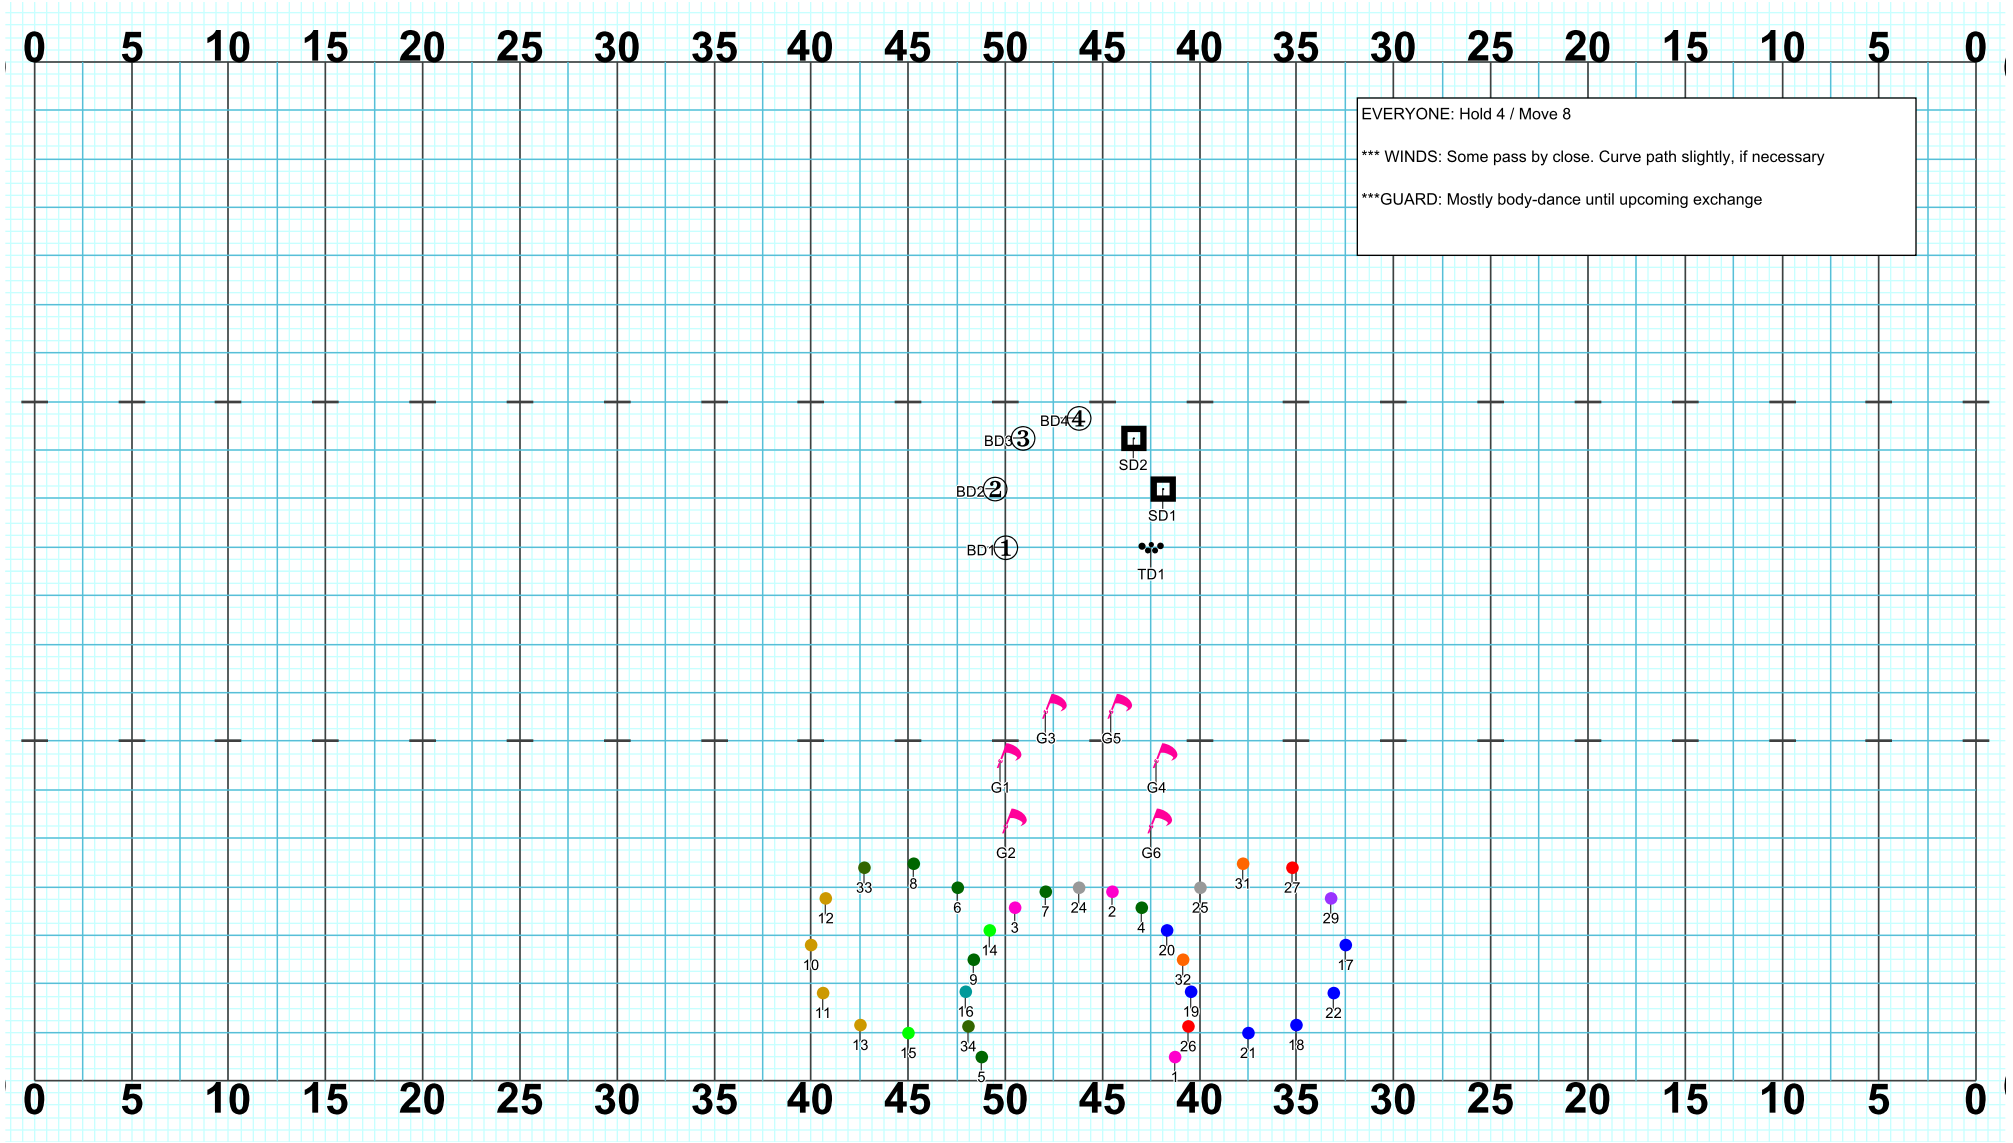

RIVER VIEW 2019 - MYTHOS - Part 4 - Pegasus

Set #58 Counts: 0

RIVER VIEW 2019 - MYTHOS - Part 4 - Pegasus

Director Viewpoint

Set #59 Counts: 12 Measures: 1 - 3

RIVER VIEW 2019 - MYTHOS - Part 4 - Pegasus

Set #60 Counts: 12 Measures: 4 - 6

RIVER VIEW 2019 - MYTHOS - Part 4 - Pegasus

Set #61 Counts: 8 Measures: 7 - 8

Director Viewpoint

Set #62 Counts: 8 Measures: 9 - 10

RIVER VIEW 2019 - MYTHOS - Part 4 - Pegasus

Set #63 Counts: 16 Measures: 11 - 14

Set #64 Counts: 8 Measures: 15 - 16

RIVER VIEW 2019 - MYTHOS - Part 4 - Pegasus

Set #65 Counts: 8 Measures: 17 - 18

Director Viewpoint

RIVER VIEW 2019 - MYTHOS - Part 4 - Pegasus

Set #66 Counts: 34 Measures: 19 - End