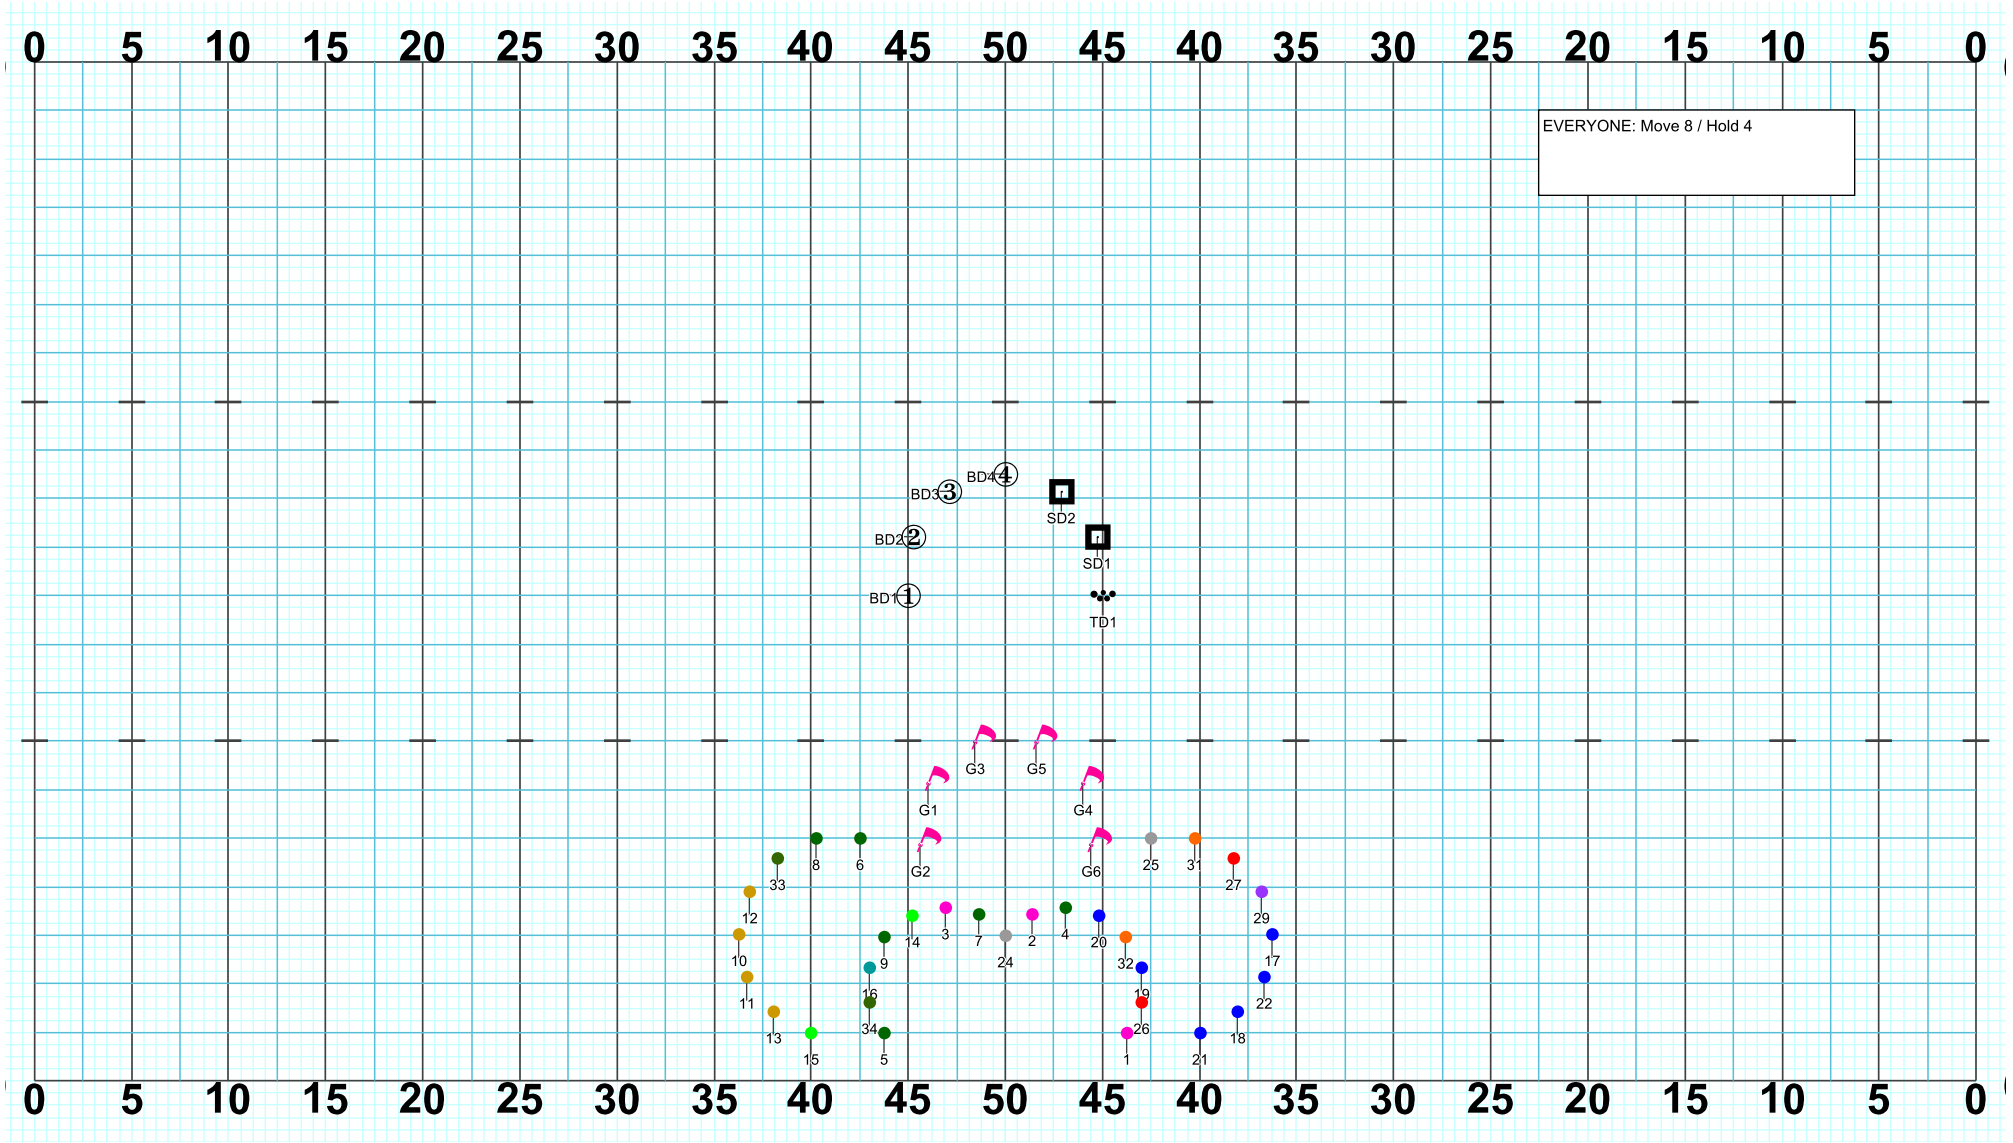

RIVER VIEW 2019 - MYTHOS - Part 4 - Pegasus

Set #58 Counts: 0

RIVER VIEW 2019 - MYTHOS - Part 4 - Pegasus

Director Viewpoint

Set #59 Counts: 12 Measures: 1 - 3

RIVER VIEW 2019 - MYTHOS - Part 4 - Pegasus

Set #60 Counts: 12 Measures: 4 - 6

RIVER VIEW 2019 - MYTHOS - Part 4 - Pegasus

Set #61 Counts: 8 Measures: 7 - 8

Director Viewpoint

Set #62 Counts: 8 Measures: 9 - 10

RIVER VIEW 2019 - MYTHOS - Part 4 - Pegasus

Set #63 Counts: 16 Measures: 11 - 14

Set #64 Counts: 8 Measures: 15 - 16

RIVER VIEW 2019 - MYTHOS - Part 4 - Pegasus

Set #65 Counts: 8 Measures: 17 - 18

Director Viewpoint

RIVER VIEW 2019 - MYTHOS - Part 4 - Pegasus

Set #66 Counts: 34 Measures: 19 - End