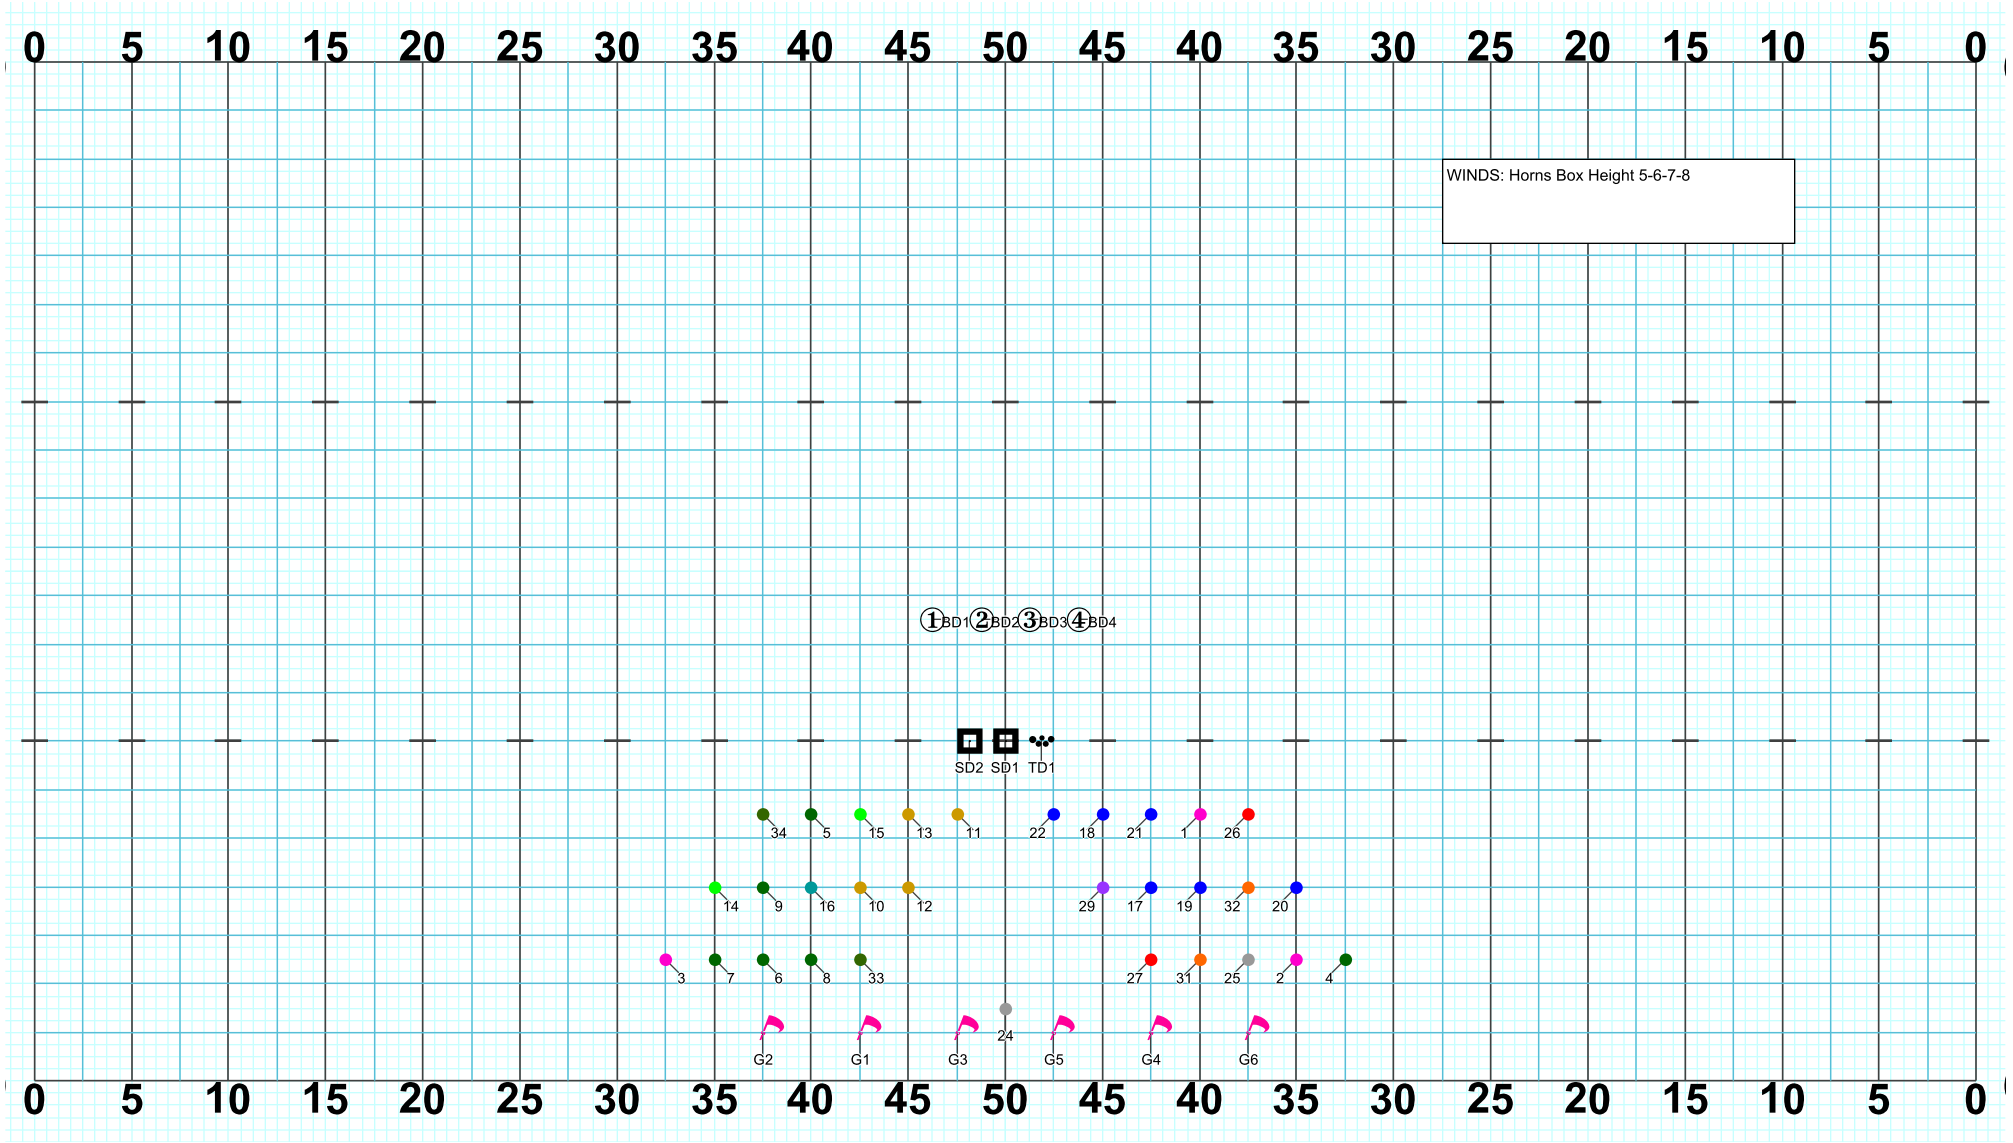

RIVER VIEW 2019 - MYTHOS - Part 4 - Pegasus

Set #58 Counts: 0

RIVER VIEW 2019 - MYTHOS - Part 4 - Pegasus

Director Viewpoint

Set #59 Counts: 12 Measures: 1 - 3

RIVER VIEW 2019 - MYTHOS - Part 4 - Pegasus

Set #60 Counts: 12 Measures: 4 - 6

RIVER VIEW 2019 - MYTHOS - Part 4 - Pegasus

Set #61 Counts: 8 Measures: 7 - 8

Director Viewpoint

Set #62 Counts: 8 Measures: 9 - 10

RIVER VIEW 2019 - MYTHOS - Part 4 - Pegasus

Set #63 Counts: 16 Measures: 11 - 14

Set #64 Counts: 8 Measures: 15 - 16

RIVER VIEW 2019 - MYTHOS - Part 4 - Pegasus

Set #65 Counts: 8 Measures: 17 - 18

Director Viewpoint

RIVER VIEW 2019 - MYTHOS - Part 4 - Pegasus

Set #66 Counts: 34 Measures: 19 - End