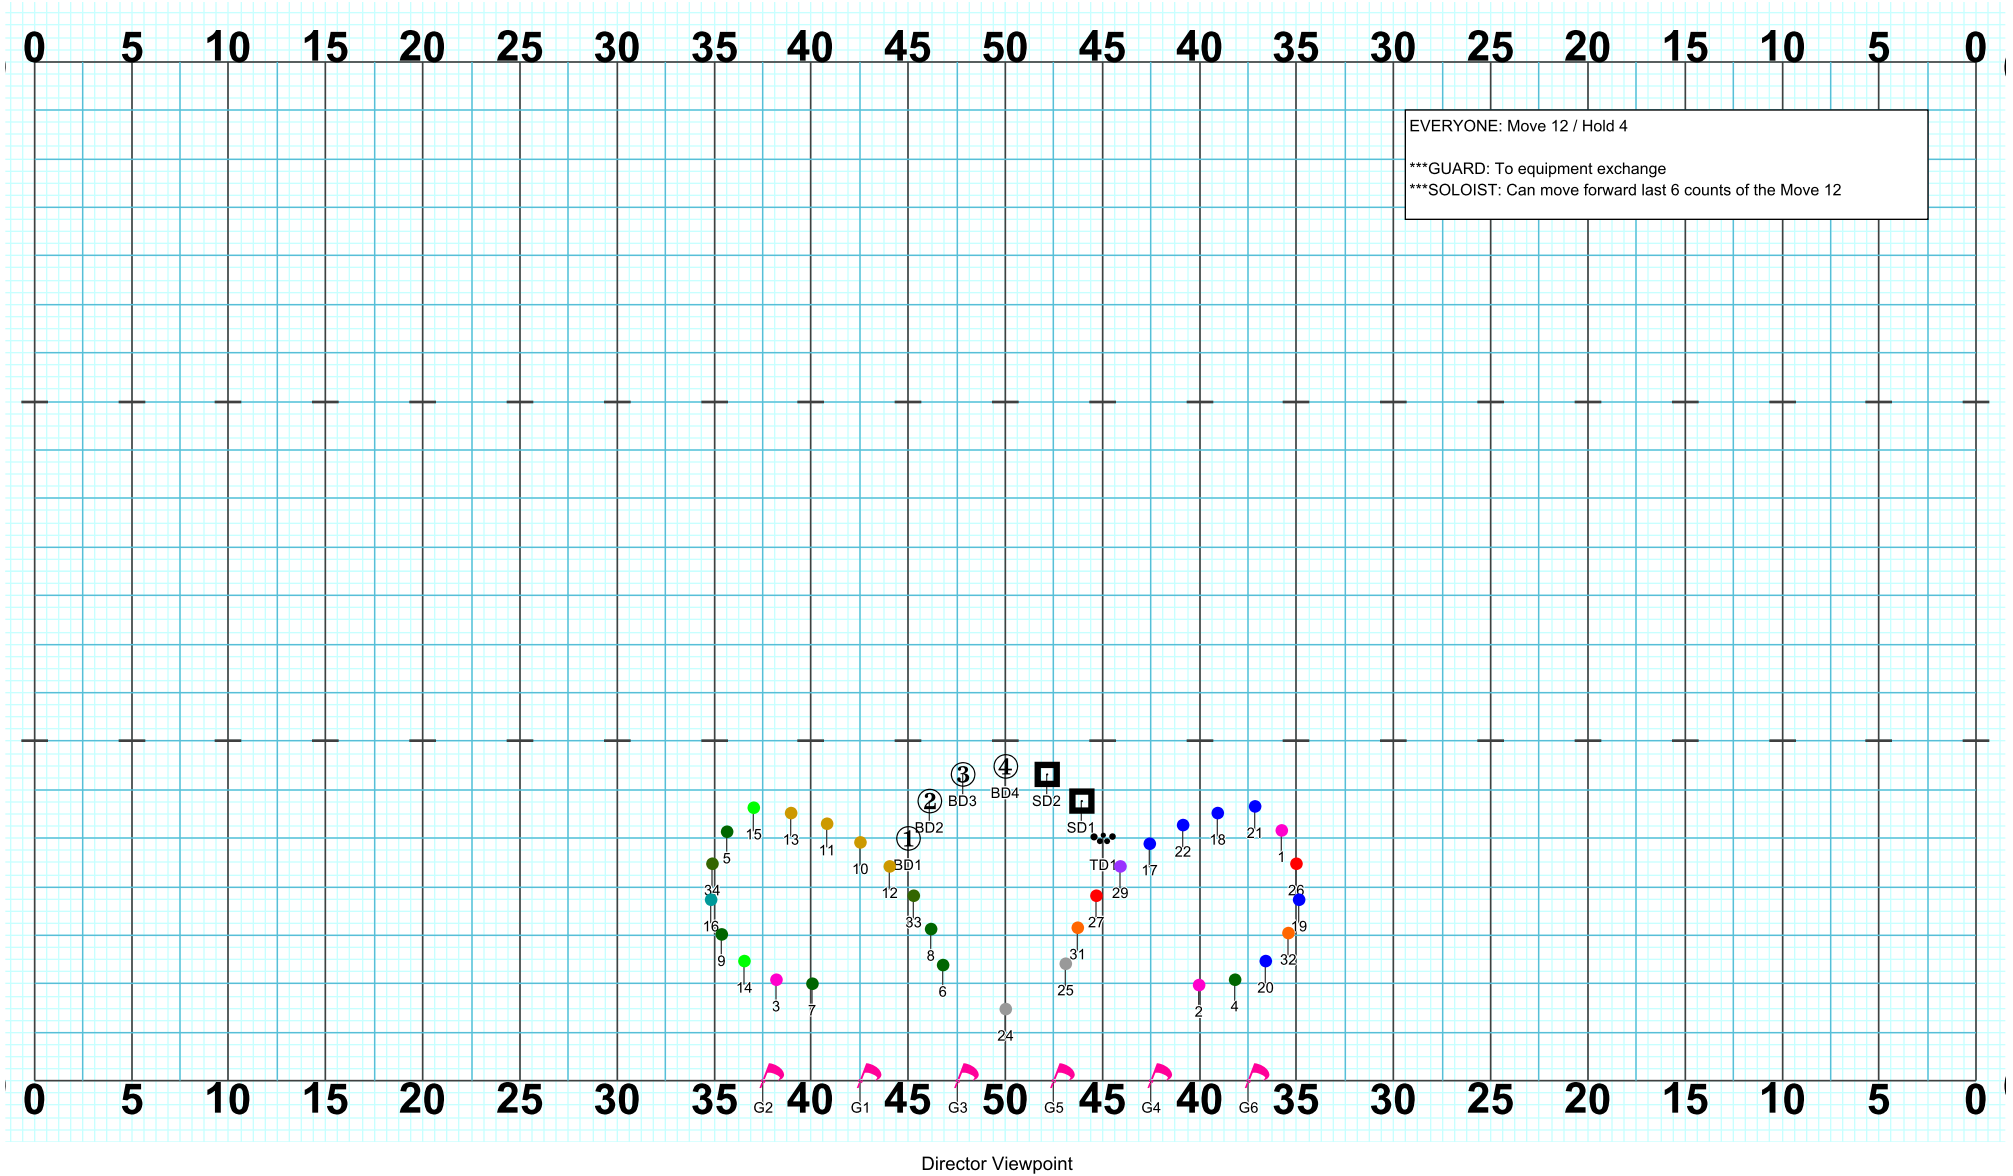

RIVER VIEW 2019 - MYTHOS - Part 4 - Pegasus

Set #58 Counts: 0

RIVER VIEW 2019 - MYTHOS - Part 4 - Pegasus

Director Viewpoint

Set #59 Counts: 12 Measures: 1 - 3

RIVER VIEW 2019 - MYTHOS - Part 4 - Pegasus

Set #60 Counts: 12 Measures: 4 - 6

RIVER VIEW 2019 - MYTHOS - Part 4 - Pegasus

Set #61 Counts: 8 Measures: 7 - 8

Director Viewpoint

Set #62 Counts: 8 Measures: 9 - 10

RIVER VIEW 2019 - MYTHOS - Part 4 - Pegasus

Set #63 Counts: 16 Measures: 11 - 14

Set #64 Counts: 8 Measures: 15 - 16

RIVER VIEW 2019 - MYTHOS - Part 4 - Pegasus

Set #65 Counts: 8 Measures: 17 - 18

Director Viewpoint

RIVER VIEW 2019 - MYTHOS - Part 4 - Pegasus

Set #66 Counts: 34 Measures: 19 - End