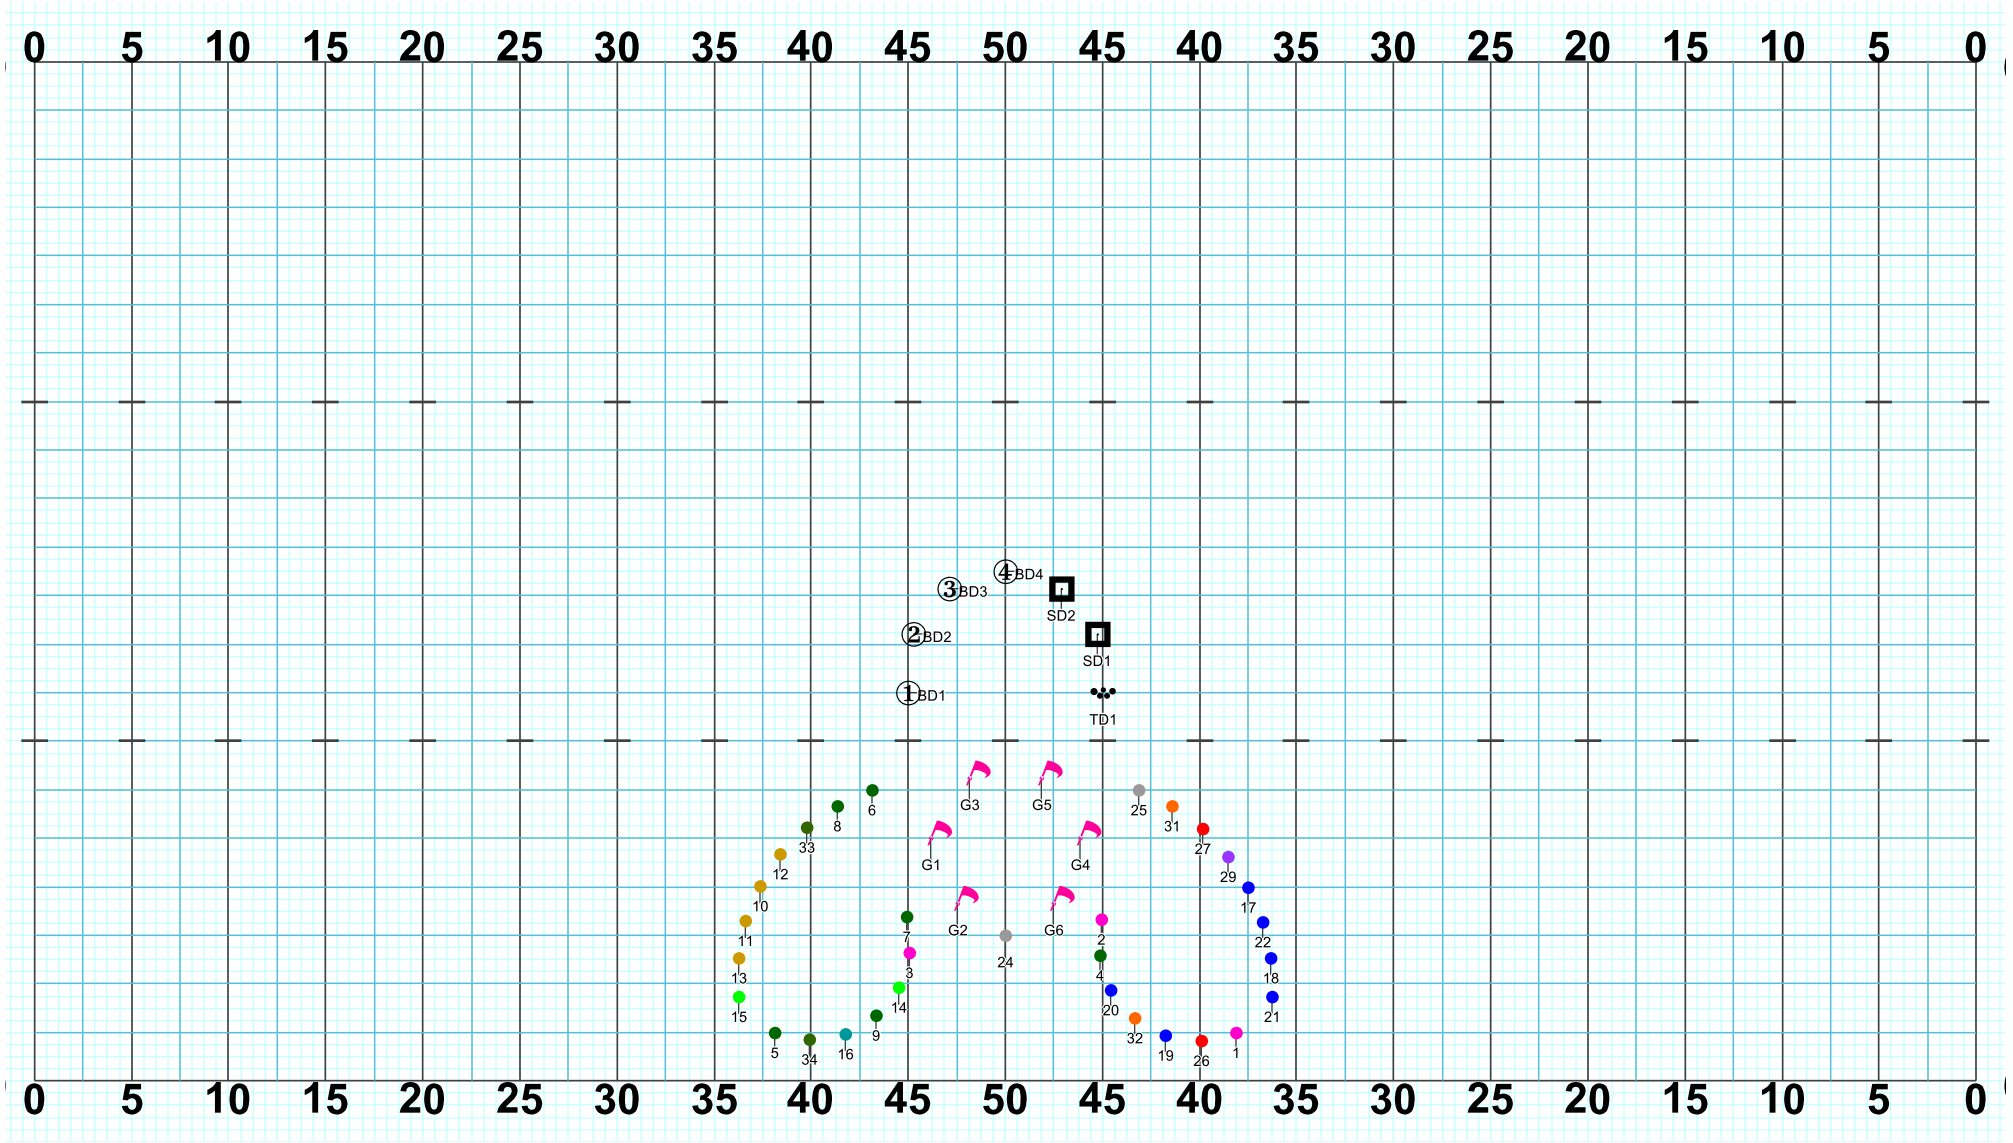

RIVER VIEW 2019 - MYTHOS - Part 4 - Pegasus

Set #58 Counts: 0

RIVER VIEW 2019 - MYTHOS - Part 4 - Pegasus

Director Viewpoint

Set #59 Counts: 12 Measures: 1 - 3

RIVER VIEW 2019 - MYTHOS - Part 4 - Pegasus

Set #60 Counts: 12 Measures: 4 - 6

RIVER VIEW 2019 - MYTHOS - Part 4 - Pegasus

Set #61 Counts: 8 Measures: 7 - 8

Director Viewpoint

Set #62 Counts: 8 Measures: 9 - 10

RIVER VIEW 2019 - MYTHOS - Part 4 - Pegasus

Set #63 Counts: 16 Measures: 11 - 14

Set #64 Counts: 8 Measures: 15 - 16

RIVER VIEW 2019 - MYTHOS - Part 4 - Pegasus

Set #65 Counts: 8 Measures: 17 - 18

Director Viewpoint

RIVER VIEW 2019 - MYTHOS - Part 4 - Pegasus

Set #66 Counts: 34 Measures: 19 - End