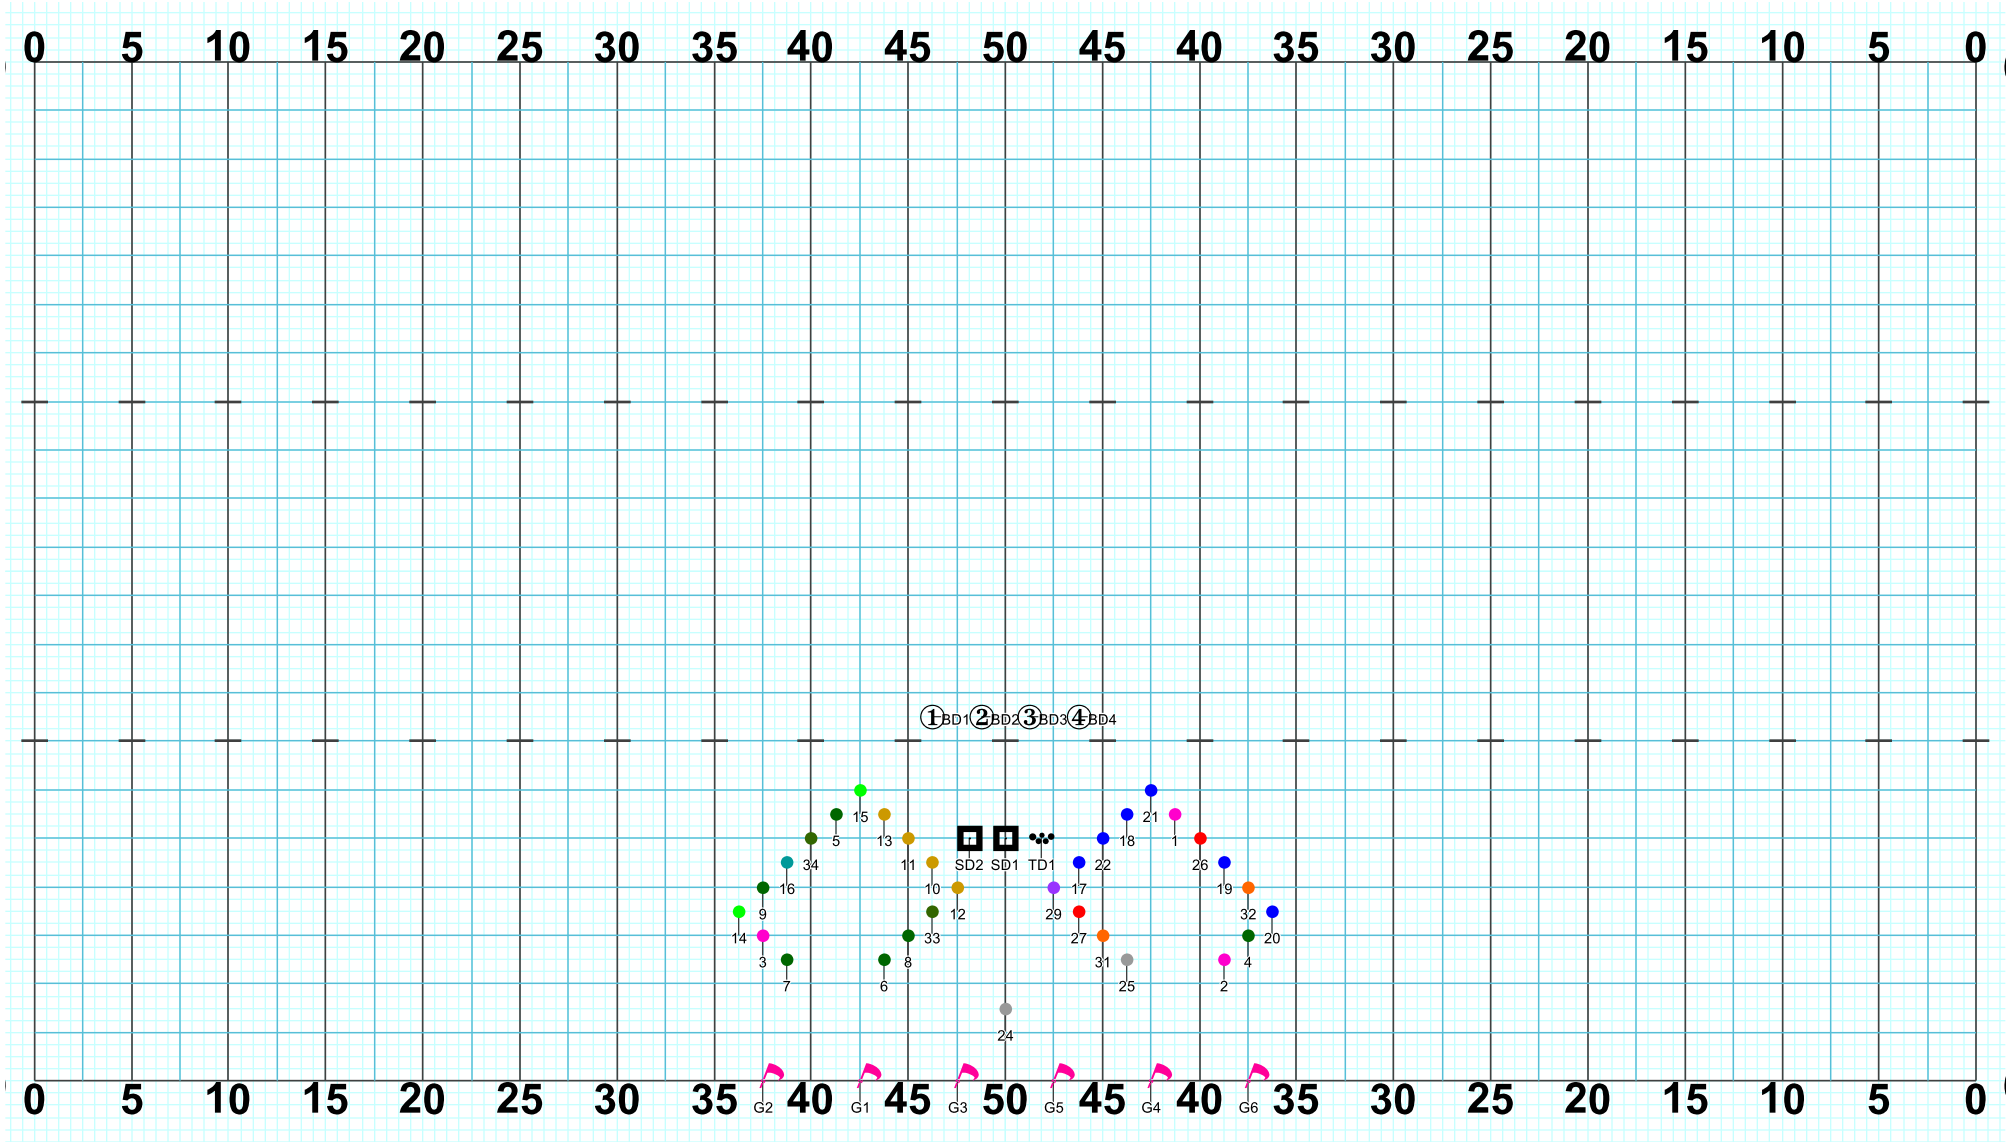

RIVER VIEW 2019 - MYTHOS - Part 4 - Pegasus

Set #58 Counts: 0

RIVER VIEW 2019 - MYTHOS - Part 4 - Pegasus

Director Viewpoint

Set #59 Counts: 12 Measures: 1 - 3

RIVER VIEW 2019 - MYTHOS - Part 4 - Pegasus

Set #60 Counts: 12 Measures: 4 - 6

RIVER VIEW 2019 - MYTHOS - Part 4 - Pegasus

Set #61 Counts: 8 Measures: 7 - 8

Director Viewpoint

Set #62 Counts: 8 Measures: 9 - 10

RIVER VIEW 2019 - MYTHOS - Part 4 - Pegasus

Set #63 Counts: 16 Measures: 11 - 14

Set #64 Counts: 8 Measures: 15 - 16

RIVER VIEW 2019 - MYTHOS - Part 4 - Pegasus

Set #65 Counts: 8 Measures: 17 - 18

Director Viewpoint

RIVER VIEW 2019 - MYTHOS - Part 4 - Pegasus

Set #66 Counts: 34 Measures: 19 - End